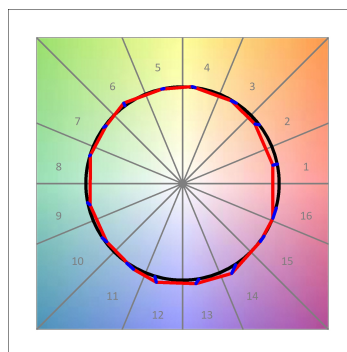

LAMPTUB 60 SUSPENDED TRACK

L61ST084MOTE930D4

LTUB60 SUT 840 2200 9WW TECH DA BS

PHOTOMETRIC DATA :

L61ST084MOTE930D4
 $\eta = 100\%$
 $I_{max} = 1305 \text{ cd/klm}$
UTE:
CIE: 98 100 100 100 100