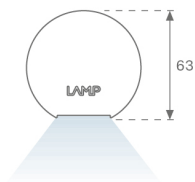

LAMPTUB 60 SUSPENDED TRACK

L61ST084MOTE930D4

- LTUB60 SUT 840 2200 9WW TECH DA BS

Description:

""""""Luminaire to be installed on a suspended rail, model LAMPTUB 60 TECH by LAMP. Made of 80% recycled aluminium extrusion, with circular section of 60mm and length 840 mm, with matt black reflector ULTRA COMFORT and optics for light distribution control and low glare UGR<16. Model for MID-POWER LED, with colour temperature 3000K and CRI90. Built-in electronic DALI wiring. With IP20, IK07 degree of protection. Insulation class II. Photobiological safety group 0. Lifetime:50000 L90 B10 Available finishes: White (RAL 9010), Black (RAL 9011), Wellbeing and BeSocial palette. Compatible with Lamp Nomadic system. "" ""

Finish: Palette BE SOCIAL - 4 TEXTURED

Dimensions: 840 x 67 x 80 mm

Installation: Suspended

TECHNICAL SPECIFICATIONS:

| | | | |
|----------------------|--------------------------|----------------------|------------------|
| Light output: | 1.260 lm | °K : | 3000 |
| Plum: | 13,7W | CRI : | 90 |
| Efficacy: | 92 lm/w | R9 : | 61 |
| UGR: | <16 | MacAdam: | 3 |
| Type: | MID POWER LED | Power Supply: | 220-240V 50/60Hz |
| LED Lifetime: | 50.000 L90 B10 (Ta=25°C) | Gear: | Adjustable DALI |
| Power: | 11W | | |