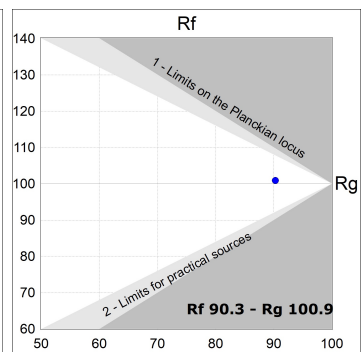

LAMPTUB 60 SUSPENDED TRACK

L61ST084MOTE930D4

LTUB60 SUT 840 2200 9WW TECH DA BS

PHOTOMETRIC DATA :

L61ST084MOTE930D4
 $\eta = 100\%$
 $I_{max} = 1305 \text{ cd/klm}$
UTE:
CIE: 98 100 100 100 100