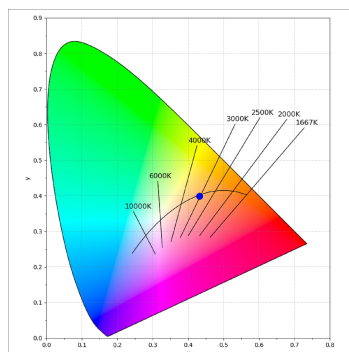

LAMPTUB 60 SUSPENDED TRACK

L61ST084MOTE930D4

LTUB60 SUT 840 2200 9WW TECH DA BS

PHOTOMETRIC DATA :

L61ST084MOTE930D4
 $\eta = 100\%$
 $I_{max} = 1305 \text{ cd/klm}$
UTE:
CIE: 98 100 100 100 100