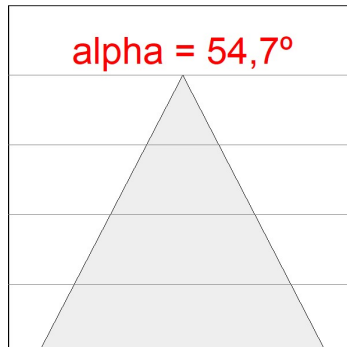

LAMPTUB 60 SUSPENDED TRACK

L61ST084MOTE930D4

LTUB60 SUT 840 2200 9WW TECH DA BS

PHOTOMETRIC DATA :

L61ST084MOTE930D4
 $\eta = 100\%$
 $I_{max} = 1305 \text{ cd/klm}$
UTE:
CIE: 98 100 100 100 100