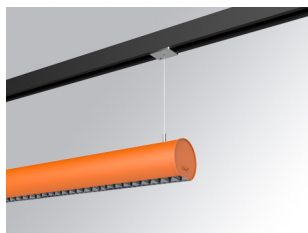

LAMPTUB 60 SUSPENDED TRACK

L61ST084MOTE930D4

- LTUB60 SUT 840 2200 9WW TECH DA BS

Description:

""""""Luminaire to be installed on a suspended rail, model LAMPTUB 60 TECH by LAMP. Made of 80% recycled aluminium extrusion, with circular section of 60mm and length 840 mm, with matt black reflector ULTRA COMFORT and optics for light distribution control and low glare UGR<16. Model for MID-POWER LED, with colour temperature 3000K and CRI90. Built-in electronic DALI wiring. With IP20, IK07 degree of protection. Insulation class II. Photobiological safety group 0. Lifetime:50000 L90 B10 Available finishes: White (RAL 9010), Black (RAL 9011), Wellbeing and BeSocial palette. Compatible with Lamp Nomadic system. "" ""

Finish: Palette BE SOCIAL - 4 TEXTURED

Dimensions: 840 x 67 x 80 mm

Installation: Suspended

TECHNICAL SPECIFICATIONS:

| | | | |
|----------------------|--------------------------|----------------------|------------------|
| Light output: | 1.260 lm | °K : | 3000 |
| Plum: | 13,7W | CRI : | 90 |
| Efficacy: | 92 lm/w | R9 : | 61 |
| UGR: | <16 | MacAdam: | 3 |
| Type: | MID POWER LED | Power Supply: | 220-240V 50/60Hz |
| LED Lifetime: | 50.000 L90 B10 (Ta=25°C) | Gear: | Adjustable DALI |
| Power: | 11W | | |