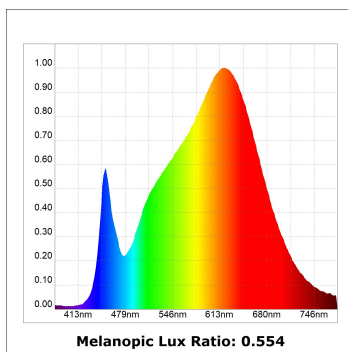

LAMPTUB 60 SUSPENDED TRACK

L61ST084MOTE930D4

LTUB60 SUT 840 2200 9WW TECH DA BS

PHOTOMETRIC DATA :

L61ST084MOTE930D4
 $\eta = 100\%$
 $I_{max} = 1305 \text{ cd/klm}$
UTE:
CIE: 98 100 100 100 100