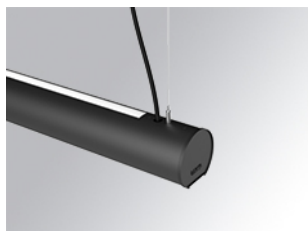

# LAMPTUB 60 SUSPENDED TRACK

L61ST084MOIP927NB

- LTUB60 SUT 840 3500 VWW D/I COMF BK

**Description:**

Lamptub 60 model from LAMP to be installed on a suspended rail. Made of recycled aluminium extrusion with circular section of 60mm and length of 840mm. Direct-indirect light model with an opal comfort diffuser made of a translucent polycarbonate diffuser and an optical film to achieve a controlled light distribution and low UGR<19. Model for MID-POWER LED, with colour temperature 2700K with CRI90. Built-in electronic ON/OFF control gear. With IP20, IK07 degree of protection. Insulation class II. Group 0 photobiological safety. Lifetime: 72.000h L80 B10. Compatible with Lamp Nomadic system. Available finishes: White (RAL 9010), Black (RAL 9011), Wellbeing and BeSocial palette.

**Finish:** Matte black RAL 9011

**Dimensions:** 847 x 67 x 80 mm

**Weight:** 2.110 g

**Installation:** 3-Circuit track

**TECHNICAL SPECIFICATIONS:**

<b>Light output:</b>	1.959 lm	<b>°K :</b>	2700
<b>Plum:</b>	27,8W	<b>CRI :</b>	90
<b>Efficacy:</b>	70,5 lm/w	<b>R9 :</b>	57
<b>UGR:</b>	<19	<b>MacAdam:</b>	3
<b>Type:</b>	MID POWER LED	<b>Power Supply:</b>	220-240V 50/60Hz
<b>LED Lifetime:</b>	72.000 L80 B10 (Ta=25°C)	<b>Gear:</b>	Electronic
<b>Power:</b>	23.6W		