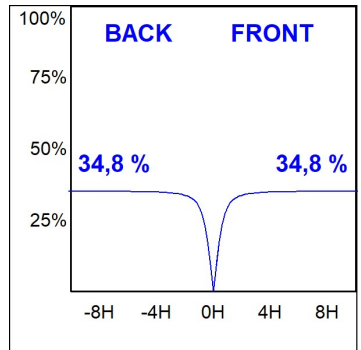

LAMPTUB 60 SUSPENDED TRACK

L61ST084MOIP927NB

LTUB60 SUT 840 3500 VWW D/I COMF BK

PHOTOMETRIC DATA :

L61ST084MOIP927NB
 $\eta = 100\%$
 $I_{max} = 460 \text{ cd/klm}$
UTE: 0,70B + 0,31T
CIE: 72 96 100 69 100