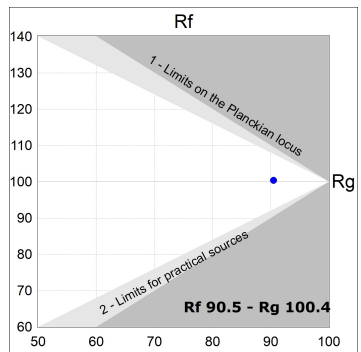

LAMPTUB 60 SUSPENDED TRACK

L61ST084MOIP927NB

LTUB60 SUT 840 3500 VWW D/I COMF BK

PHOTOMETRIC DATA :

L61ST084MOIP927NB
 $\eta = 100\%$
 $I_{max} = 460 \text{ cd/klm}$
UTE: 0,70B + 0,31T
CIE: 72 96 100 69 100