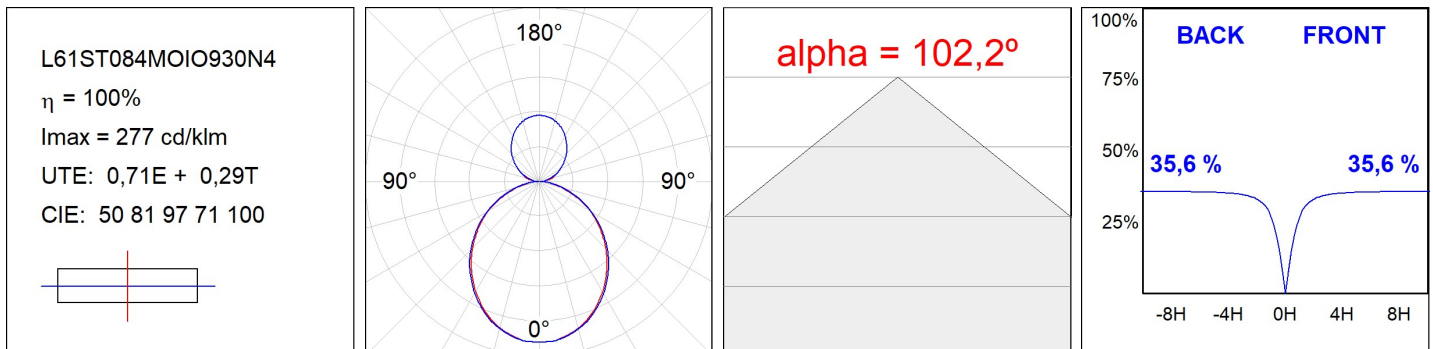

L61ST084MOIO930N4

LTUB60 SUT 840 3500 WW D/I OPAL BS

PHOTOMETRIC DATA :