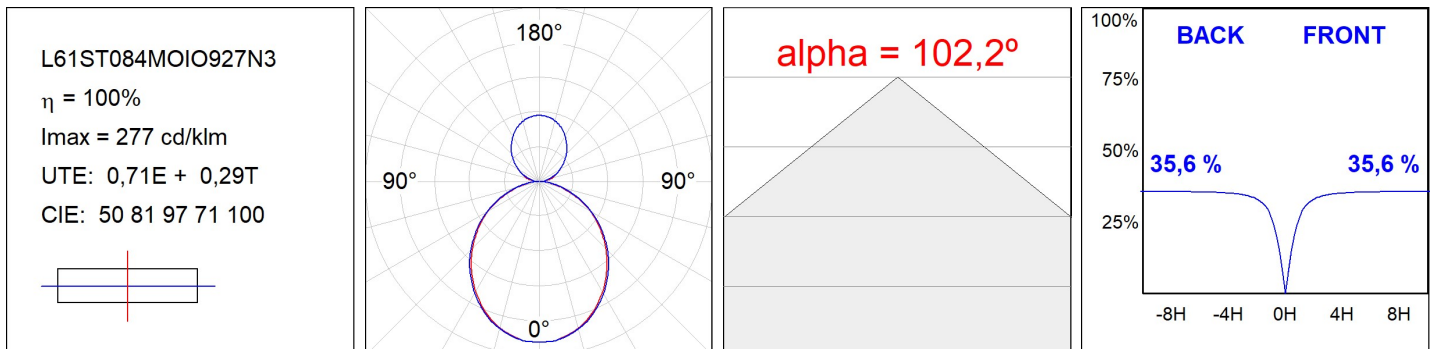

L61ST084MOIO927N3

LTUB60 SUT 840 3500 VWW D/I OPAL WE

PHOTOMETRIC DATA :