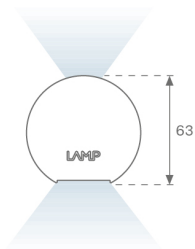

# LAMPTUB 60 SUSPENDED TRACK

L61ST084MOIO927N3

- LTUB60 SUT 840 3500 VWW D/I OPAL WE

**Description:**

Lamptub 60 model from LAMP to be installed on a suspended rail. Made of recycled aluminium extrusion with circular section of 60mm and length of 840mm. Direct-indirect light model with opal polycarbonate diffuser. Model for MID-POWER LED, with colour temperature 2700K with CRI90. Built-in electronic ON/OFF control gear. With IP20, IK07 degree of protection. Insulation class II. Group 0 photobiological safety. Lifetime: 72.000h L80 B10. Compatible with Lamp Nomadic system. Available finishes: White (RAL 9010), Black (RAL 9011), Wellbeing and BeSocial palette.

**Finish:** Palette WELLBEING - 3 TEXTURED

**Dimensions:** 847 x 67 x 80 mm

**Weight:** 2.110 g

**Installation:** 3-Circuit track

**TECHNICAL SPECIFICATIONS:**

<b>Light output:</b>	2.068 lm	<b>°K :</b>	2700
<b>Plum:</b>	27,8W	<b>CRI :</b>	90
<b>Efficacy:</b>	74,4 lm/w	<b>R9 :</b>	57
<b>Type:</b>	MID POWER LED	<b>MacAdam:</b>	3
<b>LED Lifetime:</b>	72.000 L80 B10 (Ta=25°C)	<b>Power Supply:</b>	220-240V 50/60Hz
<b>Power:</b>	23.6W	<b>Gear:</b>	Electronic