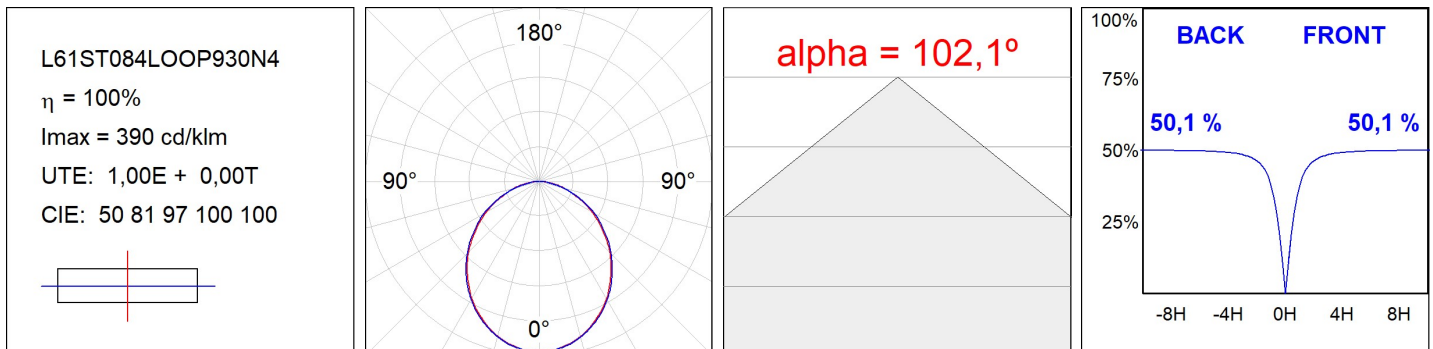

LAMPTUB 60 SUSPENDED TRACK

L61ST084LOOP930N4

LTUB60 SUT 840 1300 WW OPAL BS

PHOTOMETRIC DATA :