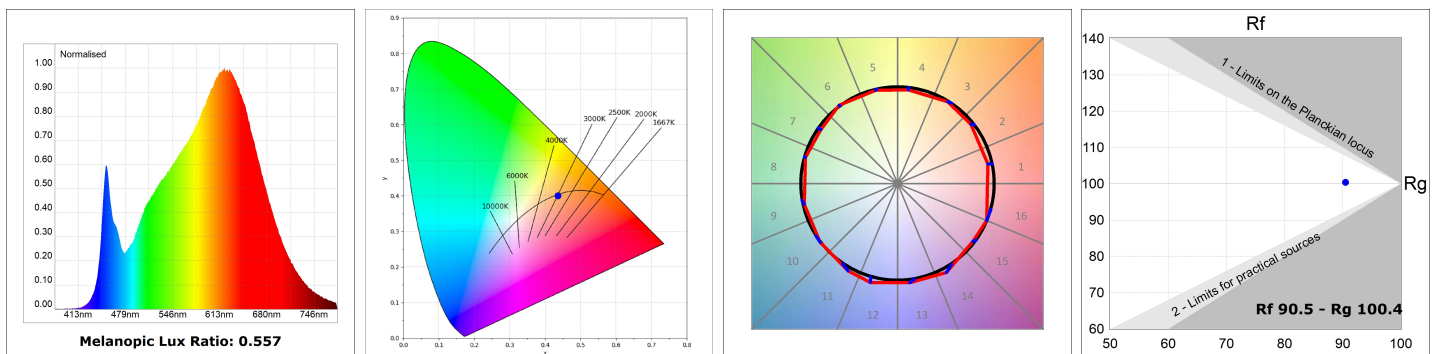

LAMPTUB 60 SUSPENDED TRACK

L61ST084LOOP930N4

LTUB60 SUT 840 1300 WW OPAL BS

PHOTOMETRIC DATA :