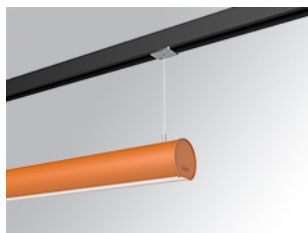

# LAMPTUB 60 SUSPENDED TRACK

L61ST084LOOP930N4

- LTUB60 SUT 840 1300 WW OPAL BS

**Description:**

Lamptub 60 model from LAMP to be installed on a suspended rail. Made of recycled aluminium extrusion with circular section of 60mm and length of 840mm, with opal polycarbonate diffuser. Model for MID-POWER LED, with colour temperature 3000K with CRI90. Built-in electronic ON/OFF control gear. With IP20, IK07 degree of protection. Insulation class II. Group 0 photobiological safety. Lifetime: 72.000h L80 B10. Compatible with Lamp Nomadic system. Available finishes: White (RAL 9010), Black (RAL 9011), Wellbeing and BeSocial palette.

**Finish:** Palette BE SOCIAL - 4 TEXTURED

**Dimensions:** 847 x 67 x 80 mm

**Weight:** 2.110 g

**Installation:** 3-Circuit track

**TECHNICAL SPECIFICATIONS:**

<b>Light output:</b>	754 lm	<b>°K :</b>	3000
<b>Plum:</b>	10W	<b>CRI :</b>	90
<b>Efficacy:</b>	75,4 lm/w	<b>R9 :</b>	64
<b>Type:</b>	MID POWER LED	<b>MacAdam:</b>	3
<b>LED Lifetime:</b>	72.000 L80 B10 (Ta=25°C)	<b>Power Supply:</b>	220-240V 50/60Hz
<b>Power:</b>	8.5W	<b>Gear:</b>	Electronic