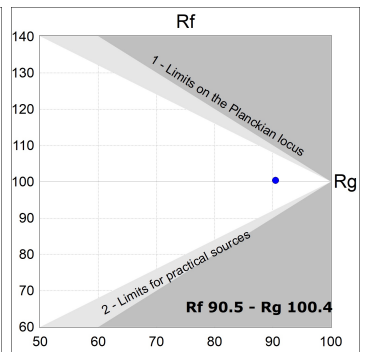

LAMPTUB 60 SUSPENDED TRACK

L61ST084LOOC940N3

LTUB60 SUT 840 1300 NW COMF WE

PHOTOMETRIC DATA :

L61ST084LOOC940N3
 $\eta = 100\%$
 $I_{max} = 665 \text{ cd/klm}$
UTE: 1,00C
CIE: 66 90 99 100 100