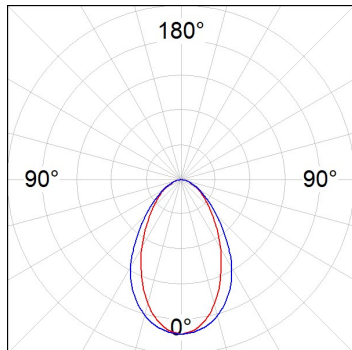

LAMPTUB 60 SUSPENDED TRACK

L61ST084LOOC940N3

LTUB60 SUT 840 1300 NW COMF WE

PHOTOMETRIC DATA :

L61ST084LOOC940N3
 $\eta = 100\%$
 $I_{max} = 665 \text{ cd/klm}$
UTE: 1,00C
CIE: 66 90 99 100 100