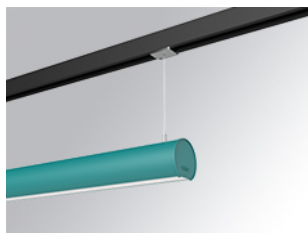

# LAMPTUB 60 SUSPENDED TRACK

L61ST084LOOC940N3

- LTUB60 SUT 840 1300 NW COMF WE

**Description:**

Lamptub 60 model from LAMP to be installed on a suspended rail. Made of recycled aluminium extrusion with circular section of 60mm and length of 840mm, an opal comfort diffuser made of a translucent polycarbonate diffuser and an optical film to achieve a controlled light distribution and low UGR<19. Model for MID-POWER LED, with colour temperature 4000K with CRI90. Built-in electronic ON/OFF control gear. With IP20, IK07 degree of protection. Insulation class II. Group 0 photobiological safety. Lifetime: 72.000h L80 B10. Compatible with Lamp Nomadic system. Available finishes: White (RAL 9010), Black (RAL 9011), Wellbeing and BeSocial palette.

**Finish:** Palette WELLBEING - 3 TEXTURED

**Dimensions:** 847 x 67 x 80 mm

**Weight:** 2.110 g

**Installation:** 3-Circuit track

**TECHNICAL SPECIFICATIONS:**

<b>Light output:</b>	720 lm	<b>°K :</b>	4000
<b>Plum:</b>	10W	<b>CRI :</b>	90
<b>Efficacy:</b>	72 lm/w	<b>R9 :</b>	70
<b>UGR:</b>	<19	<b>MacAdam:</b>	3
<b>Type:</b>	MID POWER LED	<b>Power Supply:</b>	220-240V 50/60Hz
<b>LED Lifetime:</b>	72.000 L80 B10 (Ta=25°C)	<b>Gear:</b>	Electronic
<b>Power:</b>	8.5W		