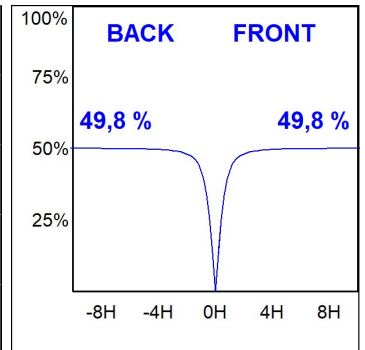

LAMPTUB 60 SUSPENDED TRACK

L61ST084LOOC940N3

LTUB60 SUT 840 1300 NW COMF WE

PHOTOMETRIC DATA :

L61ST084LOOC940N3
 $\eta = 100\%$
 $I_{max} = 665 \text{ cd/klm}$
UTE: 1,00C
CIE: 66 90 99 100 100