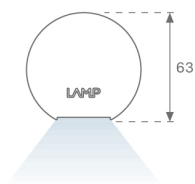

# LAMPTUB 60 SUSPENDED TRACK

L61ST084LOOC940N3

- LTUB60 SUT 840 1300 NW COMF WE

**Description:**

Lamptub 60 model from LAMP to be installed on a suspended rail. Made of recycled aluminium extrusion with circular section of 60mm and length of 840mm, an opal comfort diffuser made of a translucent polycarbonate diffuser and an optical film to achieve a controlled light distribution and low UGR<19. Model for MID-POWER LED, with colour temperature 4000K with CRI90. Built-in electronic ON/OFF control gear. With IP20, IK07 degree of protection. Insulation class II. Group 0 photobiological safety. Lifetime: 72.000h L80 B10. Compatible with Lamp Nomadic system. Available finishes: White (RAL 9010), Black (RAL 9011), Wellbeing and BeSocial palette.

**Finish:** Palette WELLBEING - 3 TEXTURED

**Dimensions:** 847 x 67 x 80 mm

**Weight:** 2.110 g

**Installation:** 3-Circuit track

**TECHNICAL SPECIFICATIONS:**

<b>Light output:</b>	720 lm	<b>°K :</b>	4000
<b>Plum:</b>	10W	<b>CRI :</b>	90
<b>Efficacy:</b>	72 lm/w	<b>R9 :</b>	70
<b>UGR:</b>	<19	<b>MacAdam:</b>	3
<b>Type:</b>	MID POWER LED	<b>Power Supply:</b>	220-240V 50/60Hz
<b>LED Lifetime:</b>	72.000 L80 B10 (Ta=25°C)	<b>Gear:</b>	Electronic
<b>Power:</b>	8.5W		