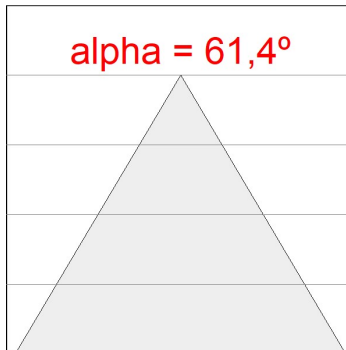

LAMPTUB 60 SUSPENDED TRACK

L61ST084LOOC940N3

LTUB60 SUT 840 1300 NW COMF WE

PHOTOMETRIC DATA :

L61ST084LOOC940N3
 $\eta = 100\%$
 $I_{max} = 665 \text{ cd/klm}$
UTE: 1,00C
CIE: 66 90 99 100 100