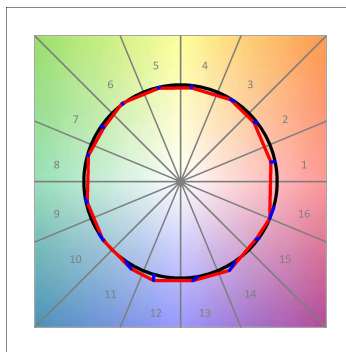

LAMPTUB 60 SUSPENDED TRACK

L61ST084LOOC940N3

LTUB60 SUT 840 1300 NW COMF WE

PHOTOMETRIC DATA :

L61ST084LOOC940N3
 $\eta = 100\%$
 $I_{max} = 665 \text{ cd/klm}$
UTE: 1,00C
CIE: 66 90 99 100 100