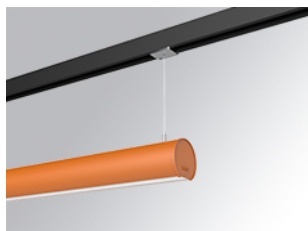

# LAMPTUB 60 SUSPENDED TRACK

L61ST084LOOC930D4

- LTUB60 SUT 840 1300 WW COMF DA BS

**Description:**

Lamptub 60 model from LAMP to be installed on a suspended rail. Made of recycled aluminium extrusion with circular section of 60mm and length of 840mm, an opal comfort diffuser made of a translucent polycarbonate diffuser and an optical film to achieve a controlled light distribution and low UGR<19. Model for MID-POWER LED, with colour temperature 3000K with CRI90. Built-in electronic DALI control gear. With IP20, IK07 degree of protection. Insulation class II. Group 0 photobiological safety. Lifetime: 72.000h L80 B10. Compatible with Lamp Nomadic system. Available finishes: White (RAL 9010), Black (RAL 9011), Wellbeing and BeSocial palette.

**Finish:** Palette BE SOCIAL - 4 TEXTURED

**Dimensions:** 847 x 67 x 80 mm

**Weight:** 2.110 g

**Installation:** 3-Circuit track

**TECHNICAL SPECIFICATIONS:**

<b>Light output:</b>	698 lm	<b>°K :</b>	3000
<b>Plum:</b>	10W	<b>CRI :</b>	90
<b>Efficacy:</b>	69,8 lm/w	<b>R9 :</b>	64
<b>UGR:</b>	<19	<b>MacAdam:</b>	3
<b>Type:</b>	MID POWER LED	<b>Power Supply:</b>	220-240V 50/60Hz
<b>LED Lifetime:</b>	72.000 L80 B10 (Ta=25°C)	<b>Gear:</b>	Adjustable DALI
<b>Power:</b>	8.5W		