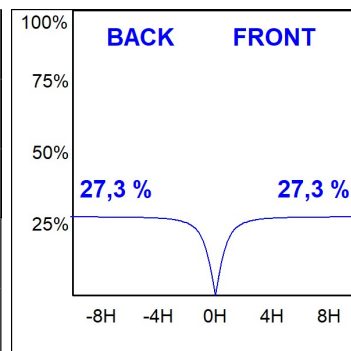

Finish: Palette BE SOCIAL - 4 TEXTURED

Dimensions: 847 x 67 x 80 mm

Weight: 2.110 g

Installation: 3-Circuit track

TECHNICAL SPECIFICATIONS:

Light output:	1.430 lm	°K :	4000
Plum:	20W	CRI :	90
Efficacy:	71,5 lm/w	R9 :	70
Type:	MID POWER LED	MacAdam:	3
LED Lifetime:	72.000 L80 B10 (Ta=25°C)	Power Supply:	220-240V 50/60Hz
Power:	17W	Gear:	Electronic

Light output tolerance +/- 10%

CUSTOM MADE OPTIONS:

L61ST084LOIO940N4

LTUB60 SUT 840 2400 NW D/I OPAL BS

PHOTOMETRIC DATA :

L61ST084LOIO940N4
 $\eta = 100\%$
 $I_{max} = 213 \text{ cd/klm}$
 UTE: 0,55E + 0,46T
 CIE: 50 81 97 54 100