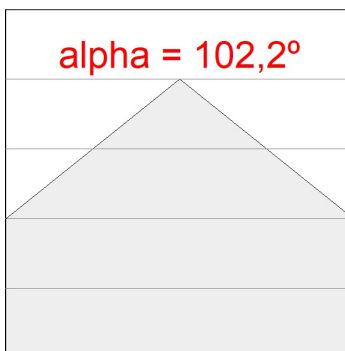

Finish: Palette BE SOCIAL - 4 TEXTURED

Dimensions: 847 x 67 x 80 mm

Weight: 2.110 g

Installation: 3-Circuit track

TECHNICAL SPECIFICATIONS:

Light output:	1.430 lm	°K :	4000
Plum:	20W	CRI :	90
Efficacy:	71,5 lm/w	R9 :	70
Type:	MID POWER LED	MacAdam:	3
LED Lifetime:	72.000 L80 B10 (Ta=25°C)	Power Supply:	220-240V 50/60Hz
Power:	17W	Gear:	Electronic

Light output tolerance +/- 10%

CUSTOM MADE OPTIONS:

L61ST084LOIO940N4

LTUB60 SUT 840 2400 NW D/I OPAL BS

PHOTOMETRIC DATA :

L61ST084LOIO940N4
 $\eta = 100\%$
 $I_{max} = 213 \text{ cd/klm}$
 UTE: 0,55E + 0,46T
 CIE: 50 81 97 54 100