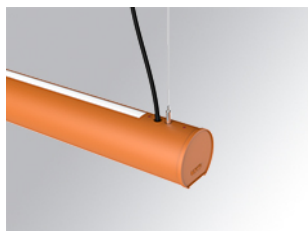

LAMPTUB 60 SUSPENDED TRACK

L61ST084L0IO940N4

- LTUB60 SUT 840 2400 NW D/I OPAL BS

Description:

Lamptub 60 model from LAMP to be installed on a suspended rail. Made of recycled aluminium extrusion with circular section of 60mm and length of 840mm. Direct-indirect light model with opal polycarbonate diffuser. Model for MID-POWER LED, with colour temperature 4000K with CRI90. Built-in electronic ON/OFF control gear. With IP20, IK07 degree of protection. Insulation class II. Group 0 photobiological safety. Lifetime: 72.000h L80 B10. Compatible with Lamp Nomadic system. Available finishes: White (RAL 9010), Black (RAL 9011), Wellbeing and BeSocial palette.

Finish: Palette BE SOCIAL - 4 TEXTURED

Dimensions: 847 x 67 x 80 mm

Weight: 2.110 g

Installation: 3-Circuit track

TECHNICAL SPECIFICATIONS:

Light output:	1.430 lm	°K :	4000
Plum:	20W	CRI :	90
Efficacy:	71,5 lm/w	R9 :	70
Type:	MID POWER LED	MacAdam:	3
LED Lifetime:	72.000 L80 B10 (Ta=25°C)	Power Supply:	220-240V 50/60Hz
Power:	17W	Gear:	Electronic