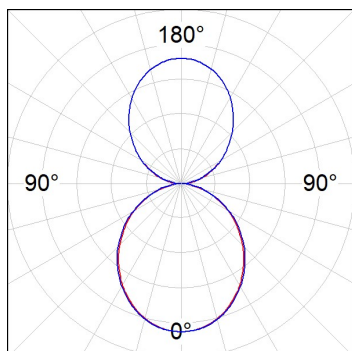

Finish: Palette BE SOCIAL - 4 TEXTURED

Dimensions: 847 x 67 x 80 mm

Weight: 2.110 g

Installation: 3-Circuit track

TECHNICAL SPECIFICATIONS:

Light output:	1.430 lm	°K :	4000
Plum:	20W	CRI :	90
Efficacy:	71,5 lm/w	R9 :	70
Type:	MID POWER LED	MacAdam:	3
LED Lifetime:	72.000 L80 B10 (Ta=25°C)	Power Supply:	220-240V 50/60Hz
Power:	17W	Gear:	Electronic

Light output tolerance +/- 10%

CUSTOM MADE OPTIONS:

L61ST084LOIO940N4

LTUB60 SUT 840 2400 NW D/I OPAL BS

PHOTOMETRIC DATA :

L61ST084LOIO940N4
 $\eta = 100\%$
 $I_{max} = 213 \text{ cd/klm}$
 UTE: 0,55E + 0,46T
 CIE: 50 81 97 54 100