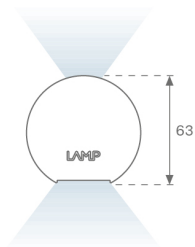

LAMPTUB 60 SUSPENDED TRACK

L61ST084L0IO940N4

- LTUB60 SUT 840 2400 NW D/I OPAL BS

Description:

Lamptub 60 model from LAMP to be installed on a suspended rail. Made of recycled aluminium extrusion with circular section of 60mm and length of 840mm. Direct-indirect light model with opal polycarbonate diffuser. Model for MID-POWER LED, with colour temperature 4000K with CRI90. Built-in electronic ON/OFF control gear. With IP20, IK07 degree of protection. Insulation class II. Group 0 photobiological safety. Lifetime: 72.000h L80 B10. Compatible with Lamp Nomadic system. Available finishes: White (RAL 9010), Black (RAL 9011), Wellbeing and BeSocial palette.

Finish: Palette BE SOCIAL - 4 TEXTURED

Dimensions: 847 x 67 x 80 mm

Weight: 2.110 g

Installation: 3-Circuit track

TECHNICAL SPECIFICATIONS:

Light output:	1.430 lm	°K :	4000
Plum:	20W	CRI :	90
Efficacy:	71,5 lm/w	R9 :	70
Type:	MID POWER LED	MacAdam:	3
LED Lifetime:	72.000 L80 B10 (Ta=25°C)	Power Supply:	220-240V 50/60Hz
Power:	17W	Gear:	Electronic