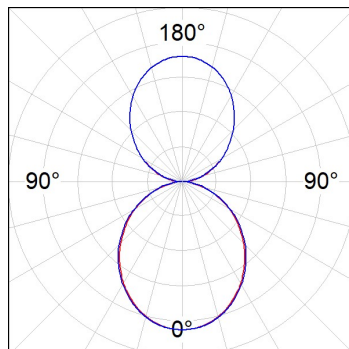

**Finish:** Palette WELLBEING - 3 TEXTURED

**Dimensions:** 847 x 67 x 80 mm

**Weight:** 2.110 g

**Installation:** 3-Circuit track

**TECHNICAL SPECIFICATIONS:**

|                      |                          |                      |                  |
|----------------------|--------------------------|----------------------|------------------|
| <b>Light output:</b> | 1.430 lm                 | <b>°K :</b>          | 4000             |
| <b>Plum:</b>         | 20W                      | <b>CRI :</b>         | 90               |
| <b>Efficacy:</b>     | 71,5 lm/w                | <b>R9 :</b>          | 70               |
| <b>Type:</b>         | MID POWER LED            | <b>MacAdam:</b>      | 3                |
| <b>LED Lifetime:</b> | 72.000 L80 B10 (Ta=25°C) | <b>Power Supply:</b> | 220-240V 50/60Hz |
| <b>Power:</b>        | 17W                      | <b>Gear:</b>         | Electronic       |

*Light output tolerance +/- 10%*

**CUSTOM MADE OPTIONS:**

L61ST084LOIO940N3

LTUB60 SUT 840 2400 NW D/I OPAL WE

PHOTOMETRIC DATA :

L61ST084LOIO940N3  
 $\eta = 100\%$   
 $I_{max} = 213 \text{ cd/klm}$   
 UTE: 0,55E + 0,46T  
 CIE: 50 81 97 54 100