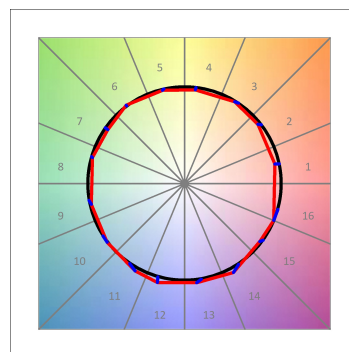

**Finish:** Palette WELLBEING - 3 TEXTURED

**Dimensions:** 847 x 67 x 80 mm

**Weight:** 2.110 g

**Installation:** 3-Circuit track

**TECHNICAL SPECIFICATIONS:**

|                      |                          |                      |                  |
|----------------------|--------------------------|----------------------|------------------|
| <b>Light output:</b> | 1.430 lm                 | <b>°K :</b>          | 4000             |
| <b>Plum:</b>         | 20W                      | <b>CRI :</b>         | 90               |
| <b>Efficacy:</b>     | 71,5 lm/w                | <b>R9 :</b>          | 70               |
| <b>Type:</b>         | MID POWER LED            | <b>MacAdam:</b>      | 3                |
| <b>LED Lifetime:</b> | 72.000 L80 B10 (Ta=25°C) | <b>Power Supply:</b> | 220-240V 50/60Hz |
| <b>Power:</b>        | 17W                      | <b>Gear:</b>         | Electronic       |

*Light output tolerance +/- 10%*

**CUSTOM MADE OPTIONS:**

L61ST084LOIO940N3

LTUB60 SUT 840 2400 NW D/I OPAL WE

PHOTOMETRIC DATA :

L61ST084LOIO940N3  
 $\eta = 100\%$   
 $I_{max} = 213 \text{ cd/klm}$   
 UTE: 0,55E + 0,46T  
 CIE: 50 81 97 54 100