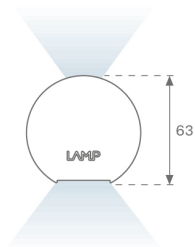

# LAMPTUB 60 SUSPENDED TRACK

L61ST084LOIO940N3

- LTUB60 SUT 840 2400 NW D/I OPAL WE

**Description:**

Lamptub 60 model from LAMP to be installed on a suspended rail. Made of recycled aluminium extrusion with circular section of 60mm and length of 840mm. Direct-indirect light model with opal polycarbonate diffuser. Model for MID-POWER LED, with colour temperature 4000K with CRI90. Built-in electronic ON/OFF control gear. With IP20, IK07 degree of protection. Insulation class II. Group 0 photobiological safety. Lifetime: 72.000h L80 B10. Compatible with Lamp Nomadic system. Available finishes: White (RAL 9010), Black (RAL 9011), Wellbeing and BeSocial palette.

**Finish:** Palette WELLBEING - 3 TEXTURED

**Dimensions:** 847 x 67 x 80 mm

**Weight:** 2.110 g

**Installation:** 3-Circuit track

**TECHNICAL SPECIFICATIONS:**

|                      |                          |                      |                  |
|----------------------|--------------------------|----------------------|------------------|
| <b>Light output:</b> | 1.430 lm                 | <b>°K :</b>          | 4000             |
| <b>Plum:</b>         | 20W                      | <b>CRI :</b>         | 90               |
| <b>Efficacy:</b>     | 71,5 lm/w                | <b>R9 :</b>          | 70               |
| <b>Type:</b>         | MID POWER LED            | <b>MacAdam:</b>      | 3                |
| <b>LED Lifetime:</b> | 72.000 L80 B10 (Ta=25°C) | <b>Power Supply:</b> | 220-240V 50/60Hz |
| <b>Power:</b>        | 17W                      | <b>Gear:</b>         | Electronic       |