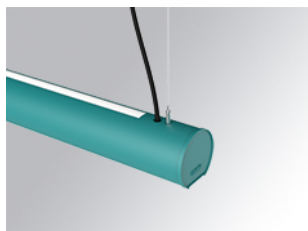

# LAMPTUB 60 SUSPENDED TRACK

L61ST084LOIO940N3

- LTUB60 SUT 840 2400 NW D/I OPAL WE

**Description:**

Lamptub 60 model from LAMP to be installed on a suspended rail. Made of recycled aluminium extrusion with circular section of 60mm and length of 840mm. Direct-indirect light model with opal polycarbonate diffuser. Model for MID-POWER LED, with colour temperature 4000K with CRI90. Built-in electronic ON/OFF control gear. With IP20, IK07 degree of protection. Insulation class II. Group 0 photobiological safety. Lifetime: 72.000h L80 B10. Compatible with Lamp Nomadic system. Available finishes: White (RAL 9010), Black (RAL 9011), Wellbeing and BeSocial palette.

**Finish:** Palette WELLBEING - 3 TEXTURED

**Dimensions:** 847 x 67 x 80 mm

**Weight:** 2.110 g

**Installation:** 3-Circuit track

**TECHNICAL SPECIFICATIONS:**

|                      |                          |                      |                  |
|----------------------|--------------------------|----------------------|------------------|
| <b>Light output:</b> | 1.430 lm                 | <b>°K :</b>          | 4000             |
| <b>Plum:</b>         | 20W                      | <b>CRI :</b>         | 90               |
| <b>Efficacy:</b>     | 71,5 lm/w                | <b>R9 :</b>          | 70               |
| <b>Type:</b>         | MID POWER LED            | <b>MacAdam:</b>      | 3                |
| <b>LED Lifetime:</b> | 72.000 L80 B10 (Ta=25°C) | <b>Power Supply:</b> | 220-240V 50/60Hz |
| <b>Power:</b>        | 17W                      | <b>Gear:</b>         | Electronic       |