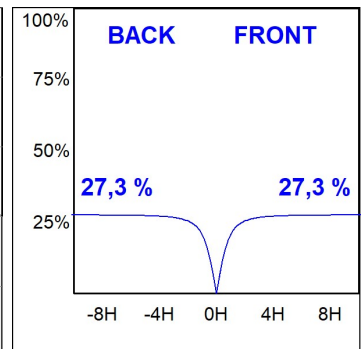

**Finish:** Palette WELLBEING - 3 TEXTURED

**Dimensions:** 847 x 67 x 80 mm

**Weight:** 2.110 g

**Installation:** 3-Circuit track

**TECHNICAL SPECIFICATIONS:**

|                      |                          |                      |                  |
|----------------------|--------------------------|----------------------|------------------|
| <b>Light output:</b> | 1.430 lm                 | <b>°K :</b>          | 4000             |
| <b>Plum:</b>         | 20W                      | <b>CRI :</b>         | 90               |
| <b>Efficacy:</b>     | 71,5 lm/w                | <b>R9 :</b>          | 70               |
| <b>Type:</b>         | MID POWER LED            | <b>MacAdam:</b>      | 3                |
| <b>LED Lifetime:</b> | 72.000 L80 B10 (Ta=25°C) | <b>Power Supply:</b> | 220-240V 50/60Hz |
| <b>Power:</b>        | 17W                      | <b>Gear:</b>         | Electronic       |

*Light output tolerance +/- 10%*

**CUSTOM MADE OPTIONS:**

L61ST084LOIO940N3

LTUB60 SUT 840 2400 NW D/I OPAL WE

PHOTOMETRIC DATA :

L61ST084LOIO940N3  
 $\eta = 100\%$   
 $I_{max} = 213 \text{ cd/klm}$   
 UTE: 0,55E + 0,46T  
 CIE: 50 81 97 54 100