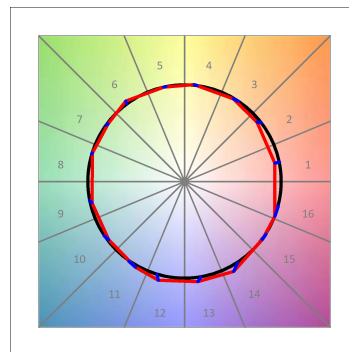

Finish: Matte white RAL 9010

Dimensions: 1.680 x 67 x 80 mm

Installation: Suspended

TECHNICAL SPECIFICATIONS:

Light output:	2.520 lm	°K :	3000
Plum:	26,7W	CRI :	90
Efficacy:	94,4 lm/w	R9 :	61
UGR:	<16	MacAdam:	3
Type:	MID POWER LED	Power Supply:	220-240V 50/60Hz
LED Lifetime:	50.000 L90 B10 (Ta=25°C)	Gear:	Electronic
Power:	22W		

Light output tolerance +/- 10%

CUSTOM MADE OPTIONS:

L61SS168MOTE930NW

LTUB60 SU SF 1680 4400 9WW TECH WH

PHOTOMETRIC DATA :

L61SS168MOTE930NW
 $\eta = 100\%$
 $I_{max} = 1305 \text{ cd/klm}$
 UTE:
 CIE: 98 100 100 100 100