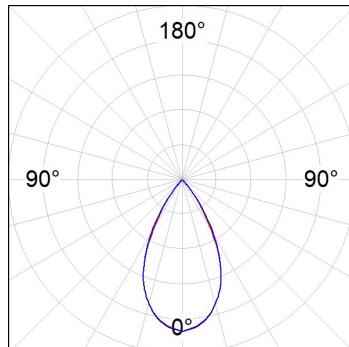

LAMP TUB 60 SURF. CEILING ROSE

L61SS168MOTE930NW

LTUB60 SU SF 1680 4400 9WW TECH WH

Description:

Surface-mounted luminaire, model LAMP TUB 60 TECH by LAMP. Made of 80% recycled aluminium extrusion, with circular section of 60mm and length 1680mm, with matt black reflector ULTRA COMFORT and optics for light distribution control and low glare UGR<16. Model for MID-POWER LED, with colour temperature 3000K and CRI90. Built-in electronic wiring. With IP20, IK07 degree of protection. Insulation class I/II. Photobiological safety group 0. Lifetime:50000 L90 B10 Available finishes: White (RAL 9010), Black (RAL 9011), Wellbeing and BeSocial palette.

Finish: Matte white RAL 9010

Dimensions: 1.680 x 67 x 80 mm

Installation: Suspended

TECHNICAL SPECIFICATIONS:

Light output:	2.520 lm	°K :	3000
Plum:	26,7W	CRI :	90
Efficacy:	94,4 lm/w	R9 :	61
UGR:	<16	MacAdam:	3
Type:	MID POWER LED	Power Supply:	220-240V 50/60Hz
LED Lifetime:	50.000 L90 B10 (Ta=25°C)	Gear:	Electronic
Power:	22W		

Light output tolerance +/- 10%

CUSTOM MADE OPTIONS:

L61SS168MOTE930NW

LTUB60 SU SF 1680 4400 9WW TECH WH

PHOTOMETRIC DATA :

L61SS168MOTE930NW
 $\eta = 100\%$
 $I_{max} = 1305 \text{ cd/klm}$
 UTE:
 CIE: 98 100 100 100 100