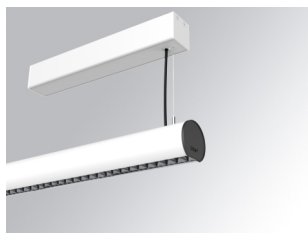

LAMP TUB 60 SURF. CEILING ROSE

L61SS168MOTE930NW

LTUB60 SU SF 1680 4400 9WW TECH WH

Description:

Surface-mounted luminaire, model LAMP TUB 60 TECH by LAMP. Made of 80% recycled aluminium extrusion, with circular section of 60mm and length 1680mm, with matt black reflector ULTRA COMFORT and optics for light distribution control and low glare UGR<16. Model for MID-POWER LED, with colour temperature 3000K and CRI90. Built-in electronic wiring. With IP20, IK07 degree of protection. Insulation class I/II. Photobiological safety group 0. Lifetime:50000 L90 B10 Available finishes: White (RAL 9010), Black (RAL 9011), Wellbeing and BeSocial palette.

Finish: Matte white RAL 9010

Dimensions: 1.680 x 67 x 80 mm

Installation: Suspended

TECHNICAL SPECIFICATIONS:

Light output:	2.520 lm	°K :	3000
Plum:	26,7W	CRI :	90
Efficacy:	94,4 lm/w	R9 :	61
UGR:	<16	MacAdam:	3
Type:	MID POWER LED	Power Supply:	220-240V 50/60Hz
LED Lifetime:	50.000 L90 B10 (Ta=25°C)	Gear:	Electronic
Power:	22W		