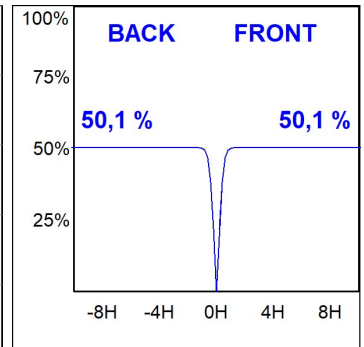

Finish: Matte white RAL 9010

Dimensions: 1.680 x 67 x 80 mm

Installation: Suspended

TECHNICAL SPECIFICATIONS:

Light output:	2.520 lm	°K :	3000
Plum:	26,7W	CRI :	90
Efficacy:	94,4 lm/w	R9 :	61
UGR:	<16	MacAdam:	3
Type:	MID POWER LED	Power Supply:	220-240V 50/60Hz
LED Lifetime:	50.000 L90 B10 (Ta=25°C)	Gear:	Electronic
Power:	22W		

Light output tolerance +/- 10%

CUSTOM MADE OPTIONS:

L61SS168MOTE930NW

LTUB60 SU SF 1680 4400 9WW TECH WH

PHOTOMETRIC DATA :

L61SS168MOTE930NW
 $\eta = 100\%$
 $I_{max} = 1305 \text{ cd/klm}$
 UTE:
 CIE: 98 100 100 100 100