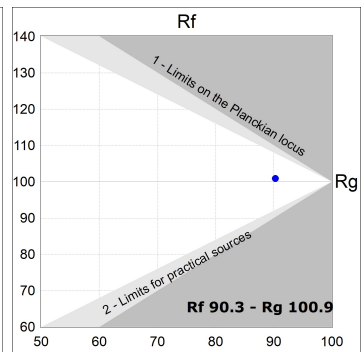

Finish: Matte white RAL 9010

Dimensions: 1.680 x 67 x 80 mm

Installation: Suspended

TECHNICAL SPECIFICATIONS:

Light output:	2.520 lm	°K :	3000
Plum:	26,7W	CRI :	90
Efficacy:	94,4 lm/w	R9 :	61
UGR:	<16	MacAdam:	3
Type:	MID POWER LED	Power Supply:	220-240V 50/60Hz
LED Lifetime:	50.000 L90 B10 (Ta=25°C)	Gear:	Electronic
Power:	22W		

Light output tolerance +/- 10%

CUSTOM MADE OPTIONS:

L61SS168MOTE930NW

LTUB60 SU SF 1680 4400 9WW TECH WH

PHOTOMETRIC DATA :

L61SS168MOTE930NW
 $\eta = 100\%$
 $I_{max} = 1305 \text{ cd/klm}$
 UTE:
 CIE: 98 100 100 100 100