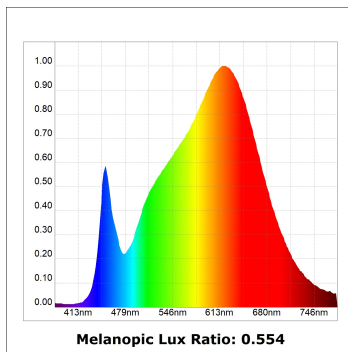

Finish: Matte white RAL 9010

Dimensions: 1.680 x 67 x 80 mm

Installation: Suspended

TECHNICAL SPECIFICATIONS:

Light output:	2.520 lm	°K :	3000
Plum:	26,7W	CRI :	90
Efficacy:	94,4 lm/w	R9 :	61
UGR:	<16	MacAdam:	3
Type:	MID POWER LED	Power Supply:	220-240V 50/60Hz
LED Lifetime:	50.000 L90 B10 (Ta=25°C)	Gear:	Electronic
Power:	22W		

Light output tolerance +/- 10%

CUSTOM MADE OPTIONS:

L61SS168MOTE930NW

LTUB60 SU SF 1680 4400 9WW TECH WH

PHOTOMETRIC DATA :

L61SS168MOTE930NW
 $\eta = 100\%$
 $I_{max} = 1305 \text{ cd/klm}$
 UTE:
 CIE: 98 100 100 100 100