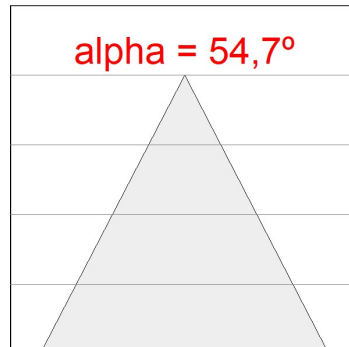

Finish: Matte white RAL 9010

Dimensions: 1.680 x 67 x 80 mm

Installation: Suspended

TECHNICAL SPECIFICATIONS:

Light output:	2.520 lm	°K :	3000
Plum:	26,7W	CRI :	90
Efficacy:	94,4 lm/w	R9 :	61
UGR:	<16	MacAdam:	3
Type:	MID POWER LED	Power Supply:	220-240V 50/60Hz
LED Lifetime:	50.000 L90 B10 (Ta=25°C)	Gear:	Electronic
Power:	22W		

Light output tolerance +/- 10%

CUSTOM MADE OPTIONS:

L61SS168MOTE930NW

LTUB60 SU SF 1680 4400 9WW TECH WH

PHOTOMETRIC DATA :

L61SS168MOTE930NW
 $\eta = 100\%$
 $I_{max} = 1305 \text{ cd/klm}$
 UTE:
 CIE: 98 100 100 100 100