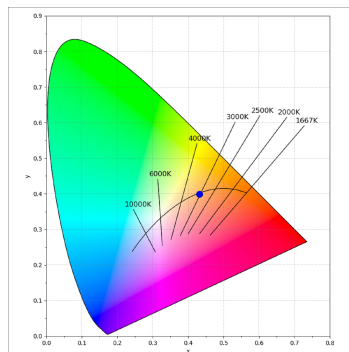

Finish: Matte white RAL 9010

Dimensions: 1.680 x 67 x 80 mm

Installation: Suspended

TECHNICAL SPECIFICATIONS:

Light output:	2.520 lm	°K :	3000
Plum:	26,7W	CRI :	90
Efficacy:	94,4 lm/w	R9 :	61
UGR:	<16	MacAdam:	3
Type:	MID POWER LED	Power Supply:	220-240V 50/60Hz
LED Lifetime:	50.000 L90 B10 (Ta=25°C)	Gear:	Electronic
Power:	22W		

Light output tolerance +/- 10%

CUSTOM MADE OPTIONS:

L61SS168MOTE930NW

LTUB60 SU SF 1680 4400 9WW TECH WH

PHOTOMETRIC DATA :

L61SS168MOTE930NW
 $\eta = 100\%$
 $I_{max} = 1305 \text{ cd/klm}$
 UTE:
 CIE: 98 100 100 100 100