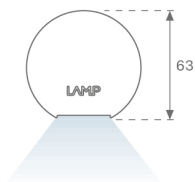

LAMP TUB 60 SURF. CEILING ROSE

L61SS168MOTE930NW

LTUB60 SU SF 1680 4400 9WW TECH WH

Description:

Surface-mounted luminaire, model LAMP TUB 60 TECH by LAMP. Made of 80% recycled aluminium extrusion, with circular section of 60mm and length 1680mm, with matt black reflector ULTRA COMFORT and optics for light distribution control and low glare UGR<16. Model for MID-POWER LED, with colour temperature 3000K and CRI90. Built-in electronic wiring. With IP20, IK07 degree of protection. Insulation class I/II. Photobiological safety group 0. Lifetime:50000 L90 B10 Available finishes: White (RAL 9010), Black (RAL 9011), Wellbeing and BeSocial palette.

Finish: Matte white RAL 9010

Dimensions: 1.680 x 67 x 80 mm

Installation: Suspended

TECHNICAL SPECIFICATIONS:

Light output:	2.520 lm	°K :	3000
Plum:	26,7W	CRI :	90
Efficacy:	94,4 lm/w	R9 :	61
UGR:	<16	MacAdam:	3
Type:	MID POWER LED	Power Supply:	220-240V 50/60Hz
LED Lifetime:	50.000 L90 B10 (Ta=25°C)	Gear:	Electronic
Power:	22W		