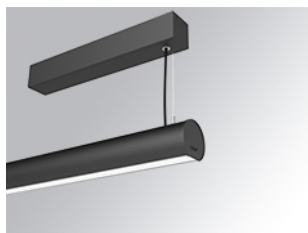

# LAMPTUB 60 SURF. CEILING ROSE

L61SS168MOOP927NB

LTUB60 SU SF 1680 4800 VWW OPAL BK

**Description:**

Surface mounted luminaire Lamptub 60 from LAMP. Made of recycled aluminium extrusion with circular section of 60mm and length of 1680mm, with opal polycarbonate diffuser. Model for MID-POWER LED, with colour temperature 2700K with CRI90. Built-in electronic ON/OFF control gear. With IP40, IK07 degree of protection. Insulation class I / II. Group 0 photobiological safety. Lifetime: 72.000h L80 B10. Compatible with Lamp Nomadic system. Available finishes: White (RAL 9010), Black (RAL 9011), Wellbeing and BeSocial palette.

**Finish:** Matte black RAL 9011

**Installation:** Suspended

**TECHNICAL SPECIFICATIONS:**

<b>Light output:</b>	2.936 lm	<b>°K :</b>	2700
<b>Plum:</b>	34,7W	<b>CRI :</b>	90
<b>Efficacy:</b>	84,6 lm/w	<b>R9 :</b>	57
<b>Type:</b>	MID POWER LED	<b>MacAdam:</b>	3
<b>LED Lifetime:</b>	72.000 L80 B10 (Ta=25°C)	<b>Power Supply:</b>	220-240V 50/60Hz
<b>Power:</b>	30.3W	<b>Gear:</b>	Electronic