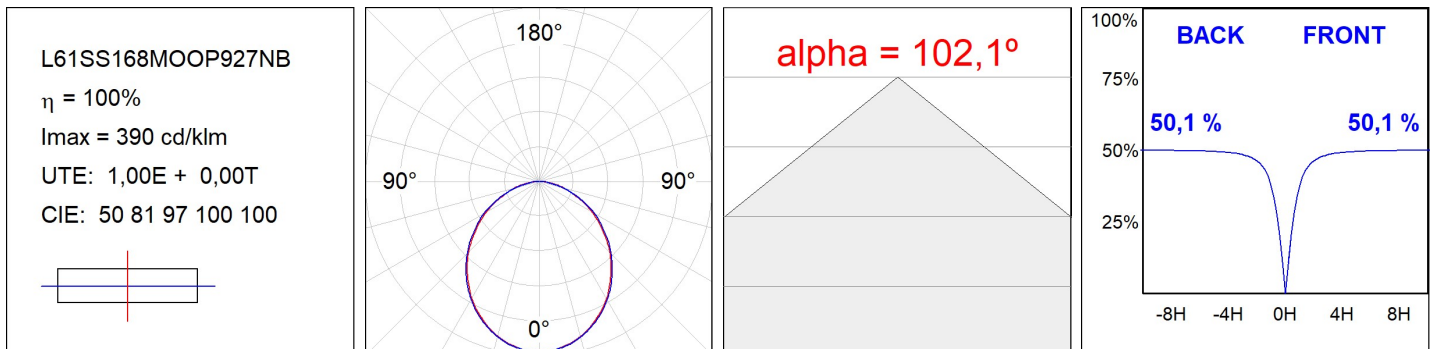

L61SS168MOOP927NB

LTUB60 SU SF 1680 4800 VWW OPAL BK

PHOTOMETRIC DATA :