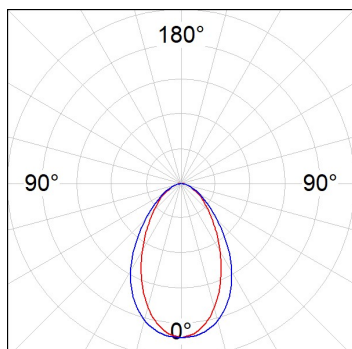

Finish: Palette BE SOCIAL - 4 TEXTURED

Installation: Suspended

TECHNICAL SPECIFICATIONS:

Light output:	2.717 lm	°K :	2700
Plum:	34,7W	CRI :	90
Efficacy:	78,3 lm/w	R9 :	57
UGR:	<19	MacAdam:	3
Type:	MID POWER LED	Power Supply:	220-240V 50/60Hz
LED Lifetime:	72.000 L80 B10 (Ta=25°C)	Gear:	Electronic
Power:	30.3W		

Light output tolerance +/- 10%

CUSTOM MADE OPTIONS:

L61SS168MOOC927N4

LTUB60 SU SF 1680 4800 VWW COMF BS

PHOTOMETRIC DATA :

L61SS168MOOC927N4
 $\eta = 100\%$
 $I_{max} = 663 \text{ cd/klm}$
 UTE: 1,00C
 CIE: 66 90 99 100 100