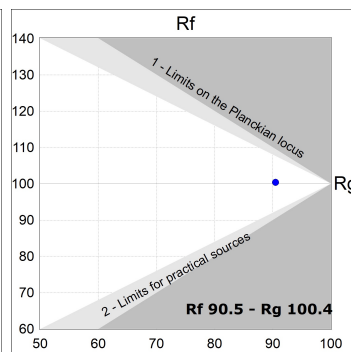

LAMPTUB 60 SURF. CEILING ROSE

L61SS168MOOC927N4

- LTUB60 SU SF 1680 4800 VWW COMF BS

Description:

Surface mounted luminaire Lamptub 60 from LAMP. Made of recycled aluminium extrusion with circular section of 60mm and length of 1680mm, an opal comfort diffuser made of a translucent polycarbonate diffuser and an optical film to achieve a controlled light distribution and low UGR<19. Model for MID-POWER LED, with colour temperature 2700K with CRI90. Built-in electronic ON/OFF control gear. With IP40, IK07 degree of protection. Insulation class I / II. Group 0 photobiological safety. Lifetime: 72.000h L80 B10. Compatible with Lamp Nomadic system. Available finishes: White (RAL 9010), Black (RAL 9011), Wellbeing and BeSocial palette.

Finish: Palette BE SOCIAL - 4 TEXTURED

Installation: Suspended

TECHNICAL SPECIFICATIONS:

Light output:	2.717 lm	°K :	2700
Plum:	34,7W	CRI :	90
Efficacy:	78,3 lm/w	R9 :	57
UGR:	<19	MacAdam:	3
Type:	MID POWER LED	Power Supply:	220-240V 50/60Hz
LED Lifetime:	72.000 L80 B10 (Ta=25°C)	Gear:	Electronic
Power:	30.3W		

Light output tolerance +/- 10%

CUSTOM MADE OPTIONS:

L61SS168MOOC927N4

LTUB60 SU SF 1680 4800 VWW COMF BS

PHOTOMETRIC DATA :

L61SS168MOOC927N4
 $\eta = 100\%$
 $I_{max} = 663 \text{ cd/klm}$
 UTE: 1,00C
 CIE: 66 90 99 100 100