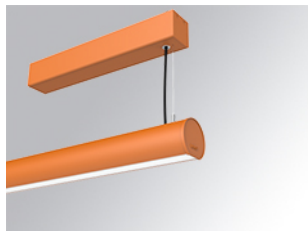

LAMPTUB 60 SURF. CEILING ROSE

L61SS168MOOC927N4

- LTUB60 SU SF 1680 4800 VWW COMF BS

Description:

Surface mounted luminaire Lamptub 60 from LAMP. Made of recycled aluminium extrusion with circular section of 60mm and length of 1680mm, an opal comfort diffuser made of a translucent polycarbonate diffuser and an optical film to achieve a controlled light distribution and low UGR<19. Model for MID-POWER LED, with colour temperature 2700K with CRI90. Built-in electronic ON/OFF control gear. With IP40, IK07 degree of protection. Insulation class I / II. Group 0 photobiological safety. Lifetime: 72.000h L80 B10. Compatible with Lamp Nomadic system. Available finishes: White (RAL 9010), Black (RAL 9011), Wellbeing and BeSocial palette.

Finish: Palette BE SOCIAL - 4 TEXTURED

Installation: Suspended

TECHNICAL SPECIFICATIONS:

Light output:	2.717 lm	°K :	2700
Plum:	34,7W	CRI :	90
Efficacy:	78,3 lm/w	R9 :	57
UGR:	<19	MacAdam:	3
Type:	MID POWER LED	Power Supply:	220-240V 50/60Hz
LED Lifetime:	72.000 L80 B10 (Ta=25°C)	Gear:	Electronic
Power:	30.3W		