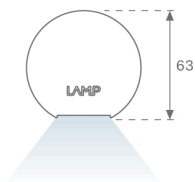

LAMPTUB 60 SURF. CEILING ROSE

L61SS168MOOC927N4

- LTUB60 SU SF 1680 4800 VWW COMF BS

Description:

Surface mounted luminaire Lamptub 60 from LAMP. Made of recycled aluminium extrusion with circular section of 60mm and length of 1680mm, an opal comfort diffuser made of a translucent polycarbonate diffuser and an optical film to achieve a controlled light distribution and low UGR<19. Model for MID-POWER LED, with colour temperature 2700K with CRI90. Built-in electronic ON/OFF control gear. With IP40, IK07 degree of protection. Insulation class I / II. Group 0 photobiological safety. Lifetime: 72.000h L80 B10. Compatible with Lamp Nomadic system. Available finishes: White (RAL 9010), Black (RAL 9011), Wellbeing and BeSocial palette.

Finish: Palette BE SOCIAL - 4 TEXTURED

Installation: Suspended

TECHNICAL SPECIFICATIONS:

Light output:	2.717 lm	°K :	2700
Plum:	34,7W	CRI :	90
Efficacy:	78,3 lm/w	R9 :	57
UGR:	<19	MacAdam:	3
Type:	MID POWER LED	Power Supply:	220-240V 50/60Hz
LED Lifetime:	72.000 L80 B10 (Ta=25°C)	Gear:	Electronic
Power:	30.3W		