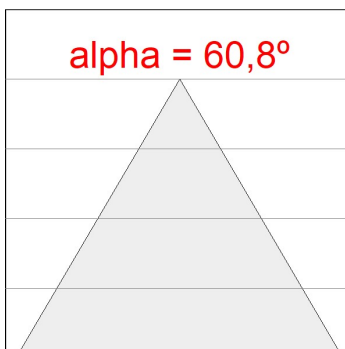

Light output tolerance +/- 10%

CUSTOM MADE OPTIONS:

L61SS168MOOC927N4

LTUB60 SU SF 1680 4800 VWW COMF BS

PHOTOMETRIC DATA :

L61SS168MOOC927N4
 $\eta = 100\%$
 $I_{max} = 663 \text{ cd/klm}$
 UTE: 1,00C
 CIE: 66 90 99 100 100