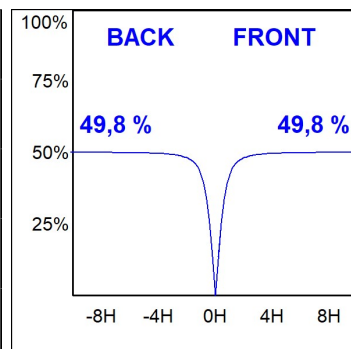

LAMPTUB 60 SURF. CEILING ROSE

L61SS168MOOC927N4

- LTUB60 SU SF 1680 4800 VWW COMF BS

Description:

Surface mounted luminaire Lamptub 60 from LAMP. Made of recycled aluminium extrusion with circular section of 60mm and length of 1680mm, an opal comfort diffuser made of a translucent polycarbonate diffuser and an optical film to achieve a controlled light distribution and low UGR<19. Model for MID-POWER LED, with colour temperature 2700K with CRI90. Built-in electronic ON/OFF control gear. With IP40, IK07 degree of protection. Insulation class I / II. Group 0 photobiological safety. Lifetime: 72.000h L80 B10. Compatible with Lamp Nomadic system. Available finishes: White (RAL 9010), Black (RAL 9011), Wellbeing and BeSocial palette.

Finish: Palette BE SOCIAL - 4 TEXTURED

Installation: Suspended

TECHNICAL SPECIFICATIONS:

Light output:	2.717 lm	°K :	2700
Plum:	34,7W	CRI :	90
Efficacy:	78,3 lm/w	R9 :	57
UGR:	<19	MacAdam:	3
Type:	MID POWER LED	Power Supply:	220-240V 50/60Hz
LED Lifetime:	72.000 L80 B10 (Ta=25°C)	Gear:	Electronic
Power:	30.3W		

Light output tolerance +/- 10%

CUSTOM MADE OPTIONS:

L61SS168MOOC927N4

LTUB60 SU SF 1680 4800 VWW COMF BS

PHOTOMETRIC DATA :

L61SS168MOOC927N4
 $\eta = 100\%$
 $I_{max} = 663 \text{ cd/klm}$
 UTE: 1,00C
 CIE: 66 90 99 100 100