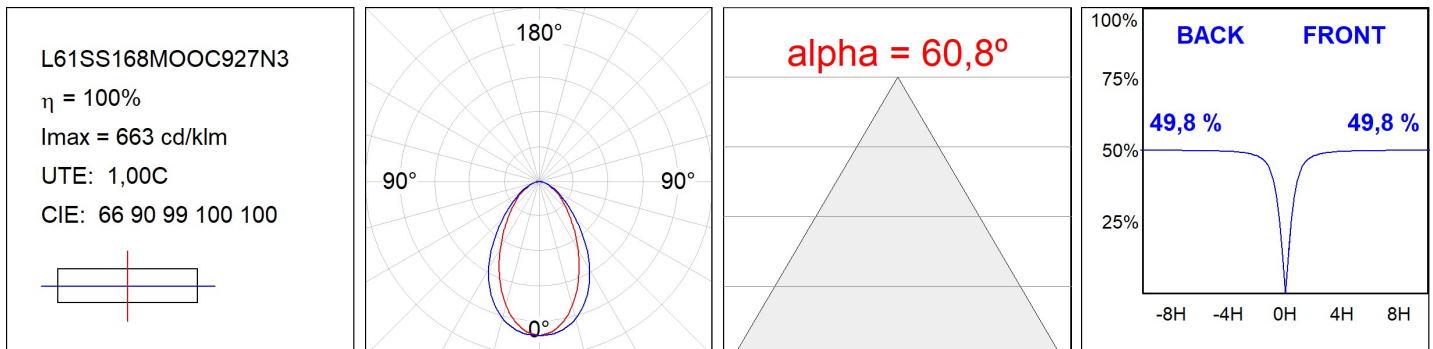

L61SS168MOOC927D3

LTUB60 SU SF 1680 4800 VWW COMF DALI WE

PHOTOMETRIC DATA :