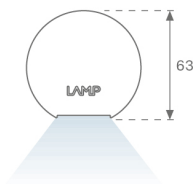

# LAMPTUB 60 SURF. CEILING ROSE

L61SS168MOOC927D3

- LTUB60 SU SF 1680 4800 VWW COMF DALI WE

**Description:**

Surface mounted luminaire Lamptub 60 from LAMP. Made of recycled aluminium extrusion with circular section of 60mm and length of 1680mm, an opal comfort diffuser made of a translucent polycarbonate diffuser and an optical film to achieve a controlled light distribution and low UGR<19. Model for MID-POWER LED, with colour temperature 2700K with CRI90. Built-in electronic DALI control gear. With IP40, IK07 degree of protection. Insulation class I / II. Group 0 photobiological safety. Lifetime: 72.000h L80 B10. Compatible with Lamp Nomadic system. Available finishes: White (RAL 9010), Black (RAL 9011), Wellbeing and BeSocial palette.

**Finish:** Palette WELLBEING - 3 TEXTURED

**Installation:** Suspended

**TECHNICAL SPECIFICATIONS:**

<b>Light output:</b>	2.717 lm	<b>°K :</b>	2700
<b>Plum:</b>	34,7W	<b>CRI :</b>	90
<b>Efficacy:</b>	78,3 lm/w	<b>R9 :</b>	57
<b>UGR:</b>	<19	<b>MacAdam:</b>	3
<b>Type:</b>	MID POWER LED	<b>Power Supply:</b>	220-240V 50/60Hz
<b>LED Lifetime:</b>	72.000 L80 B10 (Ta=25°C)	<b>Gear:</b>	Adjustable DALI
<b>Power:</b>	30.3W		