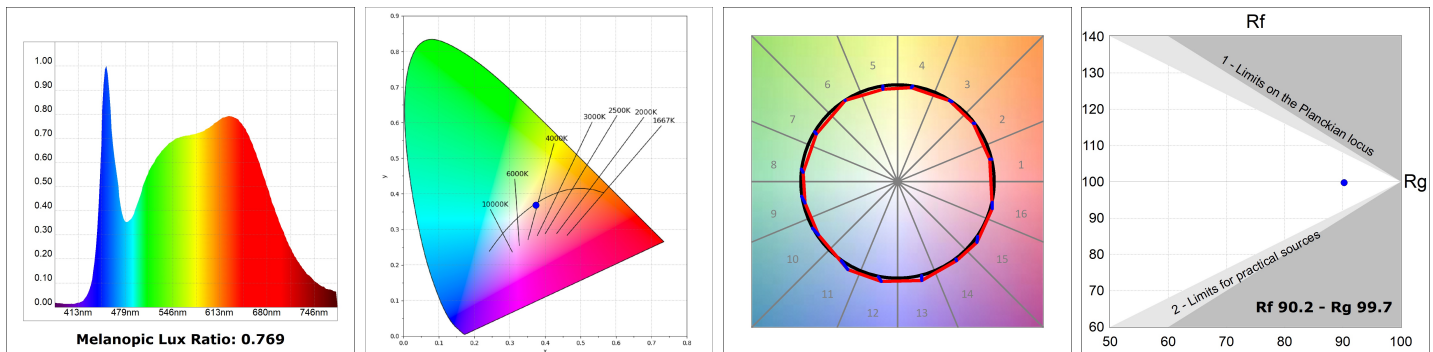

L61SS168LOOC9TWDB

LTUB60 SU SF 1680 2400 TW COMF DALI BK

PHOTOMETRIC DATA :