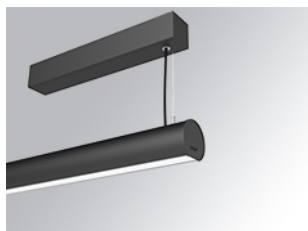

LAMPTUB 60 SUSP. CEILING ROSE

L61SS168LOOC9TWDB

LTUB60 SU SF 1680 2400 TW COMF DALI BK

Description:

Surface mounted luminaire Lamptub 60 from LAMP. Made of recycled aluminium extrusion with circular section of 60mm and length of 1680mm, an opal comfort diffuser made of a translucent polycarbonate diffuser and an optical film to achieve a controlled light distribution and low UGR<19. Model for MID-POWER LED, with TW colour temperature with CRI90. Built-in electronic DALI control gear. With IP40, IK07 degree of protection. Insulation class I / II. Group 0 photobiological safety. Lifetime: 72.000h L80 B10. Compatible with Lamp Nomadic system. Available finishes: White (RAL 9010), Black (RAL 9011), Wellbeing and BeSocial palette.

Finish: Matte black RAL 9011

Dimensions: 1.687 x 67 x 80 mm

Installation: Suspended

TECHNICAL SPECIFICATIONS:

Light output:	1.810 lm	°K :	TW
Plum:	21,1W	CRI :	90
Efficacy:	85,8 lm/w	MacAdam:	3
UGR:	<19	Power Supply:	220-240V 50/60Hz
Type:	MID POWER LED	Gear:	Adjustable DALI DT8
LED Lifetime:	50.000 L80 B10 (Ta=25°C)		
Power:	17.6W		