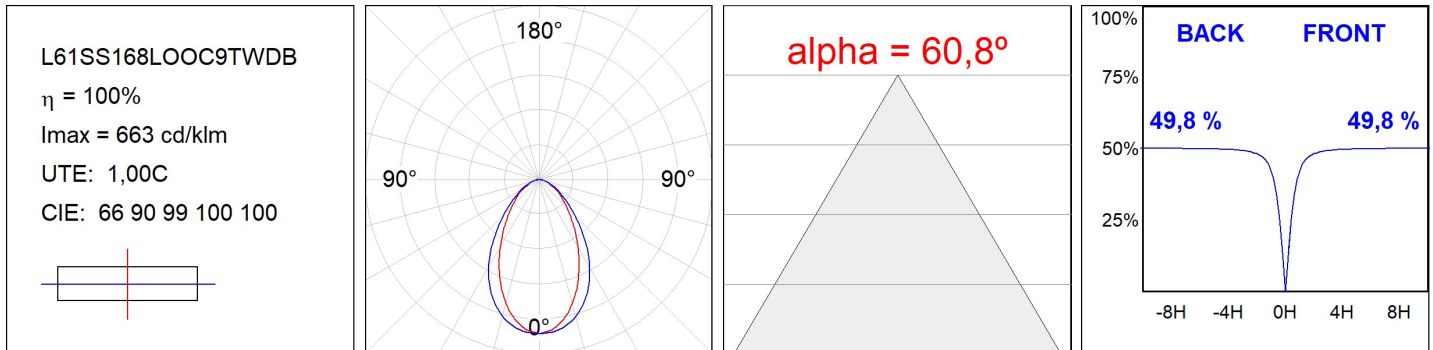

L61SS168LOOC9TWDB

LTUB60 SU SF 1680 2400 TW COMF DALI BK

PHOTOMETRIC DATA :