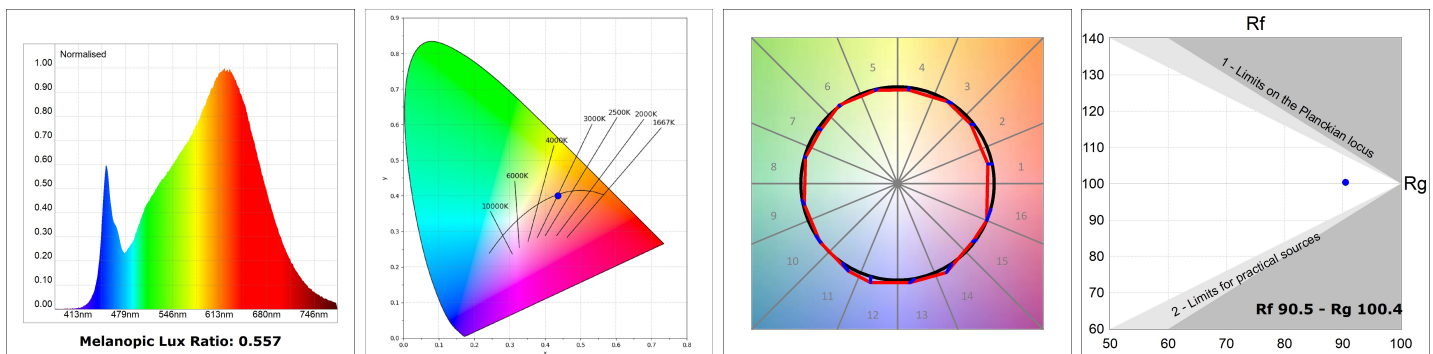

LAMPTUB 60 SURF. CEILING ROSE

L61SS168LOOC930NW

- LTUB60 SU SF 1680 2600 WW COMF WH

Description:

Surface mounted luminaire Lamptub 60 from LAMP. Made of recycled aluminium extrusion with circular section of 60mm and length of 1680mm, an opal comfort diffuser made of a translucent polycarbonate diffuser and an optical film to achieve a controlled light distribution and low UGR<19. Model for MID-POWER LED, with colour temperature 3000K with CRI90. Built-in electronic ON/OFF control gear. With IP40, IK07 degree of protection. Insulation class I / II. Group 0 photobiological safety. Lifetime: 72.000h L80 B10. Compatible with Lamp Nomadic system. Available finishes: White (RAL 9010), Black (RAL 9011), Wellbeing and BeSocial palette.

Finish: Matte white RAL 9010

Installation: Suspended

TECHNICAL SPECIFICATIONS:

Light output:	1.396 lm	°K :	3000
Plum:	17,7W	CRI :	90
Efficacy:	78,8 lm/w	R9 :	64
UGR:	<19	MacAdam:	3
Type:	MID POWER LED	Power Supply:	220-240V 50/60Hz
LED Lifetime:	72.000 L80 B10 (Ta=25°C)	Gear:	Electronic
Power:	30.3W		

Light output tolerance +/- 10%

CUSTOM MADE OPTIONS:

L61SS168LOOC930NW

LTUB60 SU SF 1680 2600 WW COMF WH

PHOTOMETRIC DATA :

ACCESORIES :

Assembly

Product code:
L6SUECB