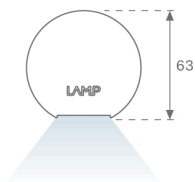

LAMPTUB 60 SURF. CEILING ROSE

L61SS168LOOC930NW

- LTUB60 SU SF 1680 2600 WW COMF WH

Description:

Surface mounted luminaire Lamptub 60 from LAMP. Made of recycled aluminium extrusion with circular section of 60mm and length of 1680mm, an opal comfort diffuser made of a translucent polycarbonate diffuser and an optical film to achieve a controlled light distribution and low UGR<19. Model for MID-POWER LED, with colour temperature 3000K with CRI90. Built-in electronic ON/OFF control gear. With IP40, IK07 degree of protection. Insulation class I / II. Group 0 photobiological safety. Lifetime: 72.000h L80 B10. Compatible with Lamp Nomadic system. Available finishes: White (RAL 9010), Black (RAL 9011), Wellbeing and BeSocial palette.

Finish: Matte white RAL 9010

Installation: Suspended

TECHNICAL SPECIFICATIONS:

Light output:	1.396 lm	°K :	3000
Plum:	17,7W	CRI :	90
Efficacy:	78,8 lm/w	R9 :	64
UGR:	<19	MacAdam:	3
Type:	MID POWER LED	Power Supply:	220-240V 50/60Hz
LED Lifetime:	72.000 L80 B10 (Ta=25°C)	Gear:	Electronic
Power:	30.3W		