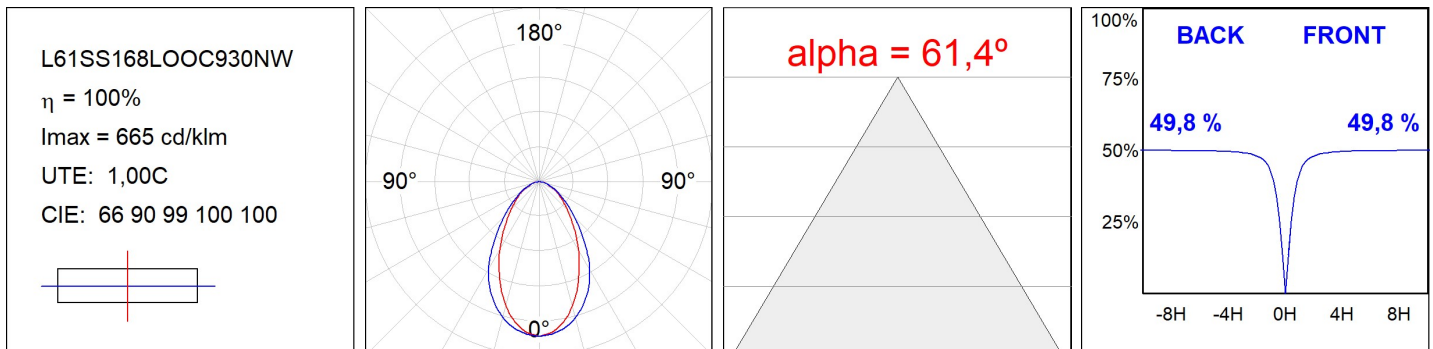

LAMPTUB 60 SURF. CEILING ROSE

L61SS168LOOC930NW

- LTUB60 SU SF 1680 2600 WW COMF WH

Description:

Surface mounted luminaire Lamptub 60 from LAMP. Made of recycled aluminium extrusion with circular section of 60mm and length of 1680mm, an opal comfort diffuser made of a translucent polycarbonate diffuser and an optical film to achieve a controlled light distribution and low UGR<19. Model for MID-POWER LED, with colour temperature 3000K with CRI90. Built-in electronic ON/OFF control gear. With IP40, IK07 degree of protection. Insulation class I / II. Group 0 photobiological safety. Lifetime: 72.000h L80 B10. Compatible with Lamp Nomadic system. Available finishes: White (RAL 9010), Black (RAL 9011), Wellbeing and BeSocial palette.

Finish: Matte white RAL 9010

Installation: Suspended

TECHNICAL SPECIFICATIONS:

Light output:	1.396 lm	°K :	3000
Plum:	17,7W	CRI :	90
Efficacy:	78,8 lm/w	R9 :	64
UGR:	<19	MacAdam:	3
Type:	MID POWER LED	Power Supply:	220-240V 50/60Hz
LED Lifetime:	72.000 L80 B10 (Ta=25°C)	Gear:	Electronic
Power:	30.3W		

Light output tolerance +/- 10%

CUSTOM MADE OPTIONS:

L61SS168LOOC930NW

LTUB60 SU SF 1680 2600 WW COMF WH

PHOTOMETRIC DATA :

ACCESORIES :

Assembly

Product code:
L6SUECB