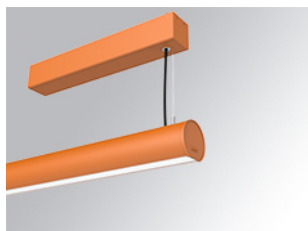

# LAMPTUB 60 SURF. CEILING ROSE

L61SS168LOOC930D4

- LTUB60 SU SF 1680 2600 WW COMF DALI BS

**Description:**

Surface mounted luminaire Lamptub 60 from LAMP. Made of recycled aluminium extrusion with circular section of 60mm and length of 1680mm, an opal comfort diffuser made of a translucent polycarbonate diffuser and an optical film to achieve a controlled light distribution and low UGR<19. Model for MID-POWER LED, with colour temperature 3000K with CRI90. Built-in electronic DALI control gear. With IP40, IK07 degree of protection. Insulation class I / II. Group 0 photobiological safety. Lifetime: 72.000h L80 B10. Compatible with Lamp Nomadic system. Available finishes: White (RAL 9010), Black (RAL 9011), Wellbeing and BeSocial palette.

**Finish:** Palette BE SOCIAL - 4 TEXTURED

**Installation:** Suspended

**TECHNICAL SPECIFICATIONS:**

<b>Light output:</b>	1.396 lm	<b>°K :</b>	3000
<b>Plum:</b>	17,7W	<b>CRI :</b>	90
<b>Efficacy:</b>	78,8 lm/w	<b>R9 :</b>	64
<b>UGR:</b>	<19	<b>MacAdam:</b>	3
<b>Type:</b>	MID POWER LED	<b>Power Supply:</b>	220-240V 50/60Hz
<b>LED Lifetime:</b>	72.000 L80 B10 (Ta=25°C)	<b>Gear:</b>	Adjustable DALI
<b>Power:</b>	30.3W		