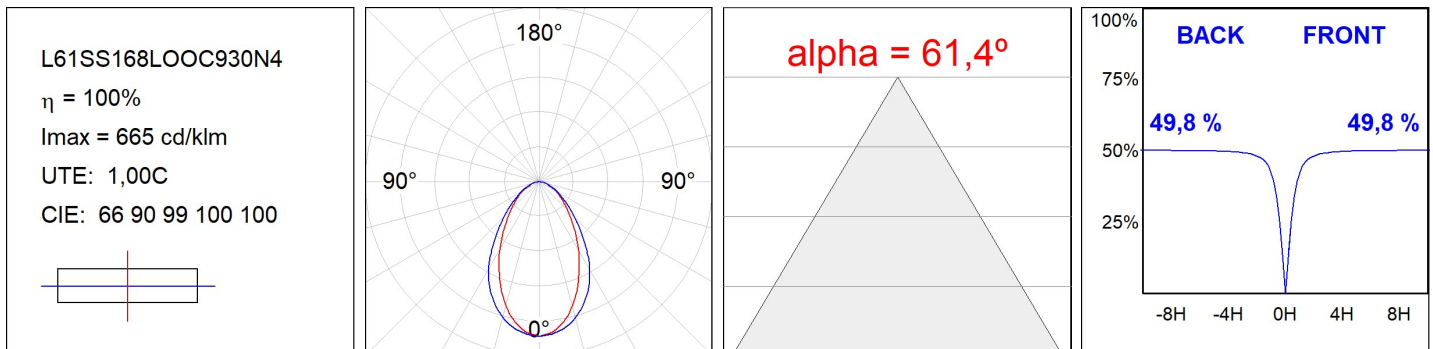

L61SS168LOOC930D4

LTUB60 SU SF 1680 2600 WW COMF DALI BS

PHOTOMETRIC DATA :