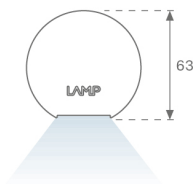

# LAMPTUB 60 SURF. CEILING ROSE

L61SS168LOOC927D4

- LTUB60 SU SF 1680 2500 VWW COMF DALI BS

**Description:**

Surface mounted luminaire Lamptub 60 from LAMP. Made of recycled aluminium extrusion with circular section of 60mm and length of 1680mm, an opal comfort diffuser made of a translucent polycarbonate diffuser and an optical film to achieve a controlled light distribution and low UGR<19. Model for MID-POWER LED, with colour temperature 2700K with CRI90. Built-in electronic DALI control gear. With IP40, IK07 degree of protection. Insulation class I / II. Group 0 photobiological safety. Lifetime: 72.000h L80 B10. Compatible with Lamp Nomadic system. Available finishes: White (RAL 9010), Black (RAL 9011), Wellbeing and BeSocial palette.

**Finish:** Palette BE SOCIAL - 4 TEXTURED

**Installation:** Suspended

**TECHNICAL SPECIFICATIONS:**

<b>Light output:</b>	1.326 lm	<b>°K :</b>	2700
<b>Plum:</b>	17,7W	<b>CRI :</b>	90
<b>Efficacy:</b>	74,9 lm/w	<b>R9 :</b>	57
<b>UGR:</b>	<19	<b>MacAdam:</b>	3
<b>Type:</b>	MID POWER LED	<b>Power Supply:</b>	220-240V 50/60Hz
<b>LED Lifetime:</b>	72.000 L80 B10 (Ta=25°C)	<b>Gear:</b>	Adjustable DALI
<b>Power:</b>	30.3W		