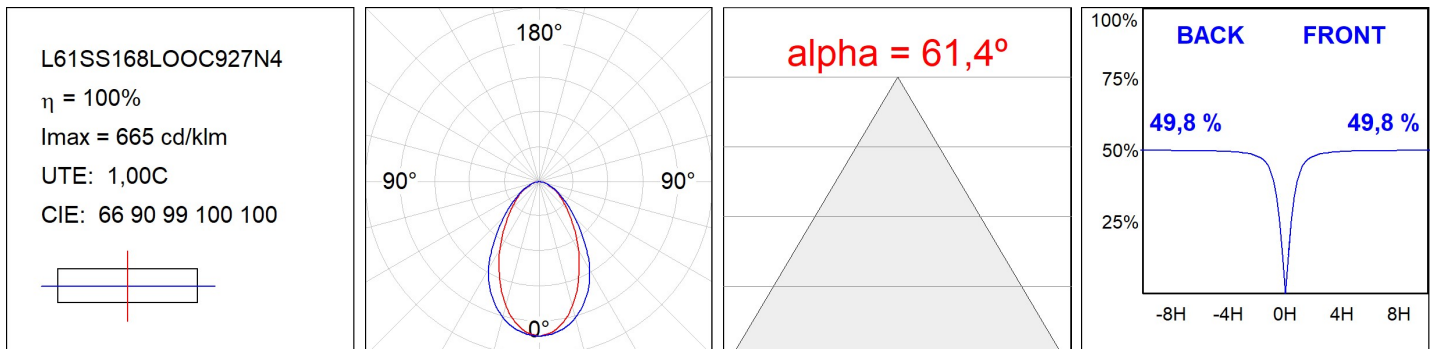

L61SS168LOOC927D4

LTUB60 SU SF 1680 2500 VWW COMF DALI BS

PHOTOMETRIC DATA :