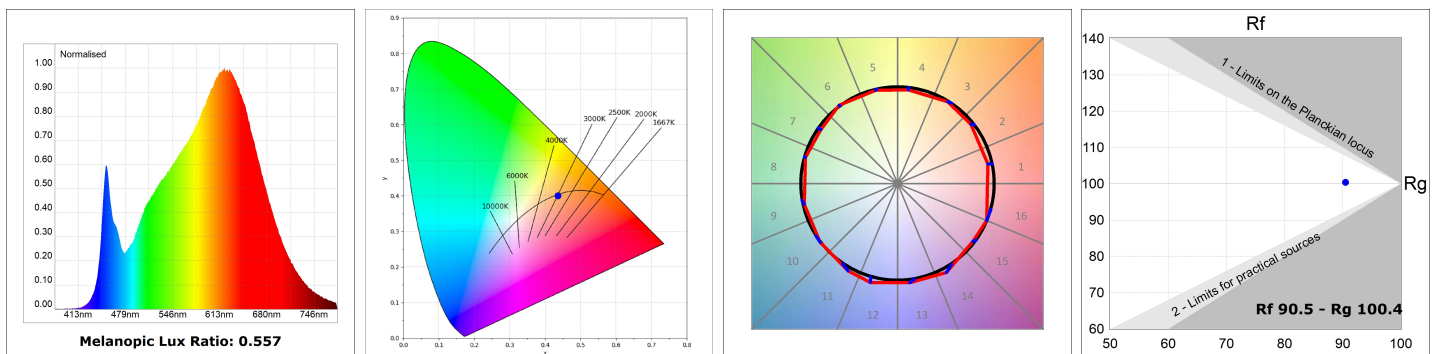

L61SS112MOOP927D3

LTUB60 SU SF 1120 3200 VWW OPAL DALI WE

PHOTOMETRIC DATA :