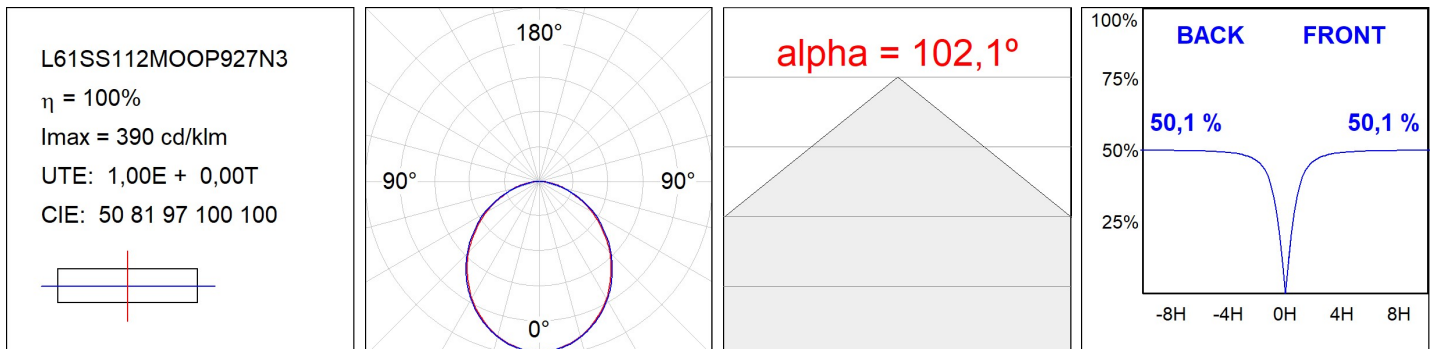

L61SS112MOOP927D3

LTUB60 SU SF 1120 3200 VWW OPAL DALI WE

PHOTOMETRIC DATA :