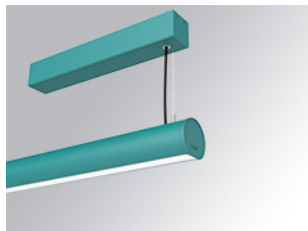

# LAMPTUB 60 SURF. CEILING ROSE

L61SS112MOOP927D3

- LTUB60 SU SF 1120 3200 VWW OPAL DALI WE

**Description:**

Surface mounted luminaire Lamptub 60 from LAMP. Made of recycled aluminium extrusion with circular section of 60mm and length of 1120mm, with opal polycarbonate diffuser. Model for MID-POWER LED, with colour temperature 2700K with CRI90. Built-in electronic DALI control gear. With IP40, IK07 degree of protection. Insulation class I / II. Group 0 photobiological safety. Lifetime: 72.000h L80 B10. Compatible with Lamp Nomadic system. Available finishes: White (RAL 9010), Black (RAL 9011), Wellbeing and BeSocial palette.

**Finish:** Palette WELLBEING - 3 TEXTURED

**Installation:** Suspended

**TECHNICAL SPECIFICATIONS:**

<b>Light output:</b>	1.957 lm	<b>°K :</b>	2700
<b>Plum:</b>	25,4W	<b>CRI :</b>	90
<b>Efficacy:</b>	77 lm/w	<b>R9 :</b>	57
<b>Type:</b>	MID POWER LED	<b>MacAdam:</b>	3
<b>LED Lifetime:</b>	72.000 L80 B10 (Ta=25°C)	<b>Power Supply:</b>	220-240V 50/60Hz
<b>Power:</b>	21.6W	<b>Gear:</b>	Adjustable DALI

**Description:**  
LTUB60 ACC. SUR END COVER BS.