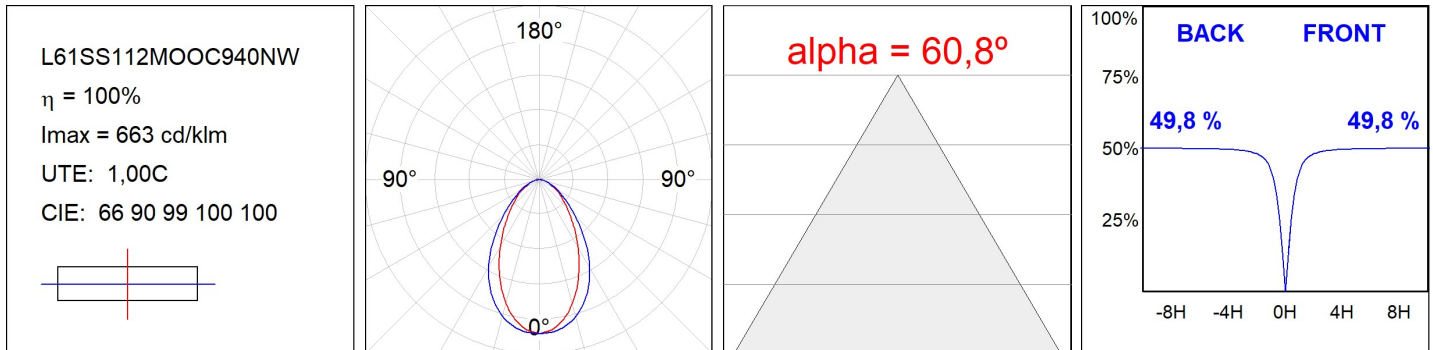

L61SS112MOOC940NW

LTUB60 SU SF 1120 3500 NW COMF WH

PHOTOMETRIC DATA :