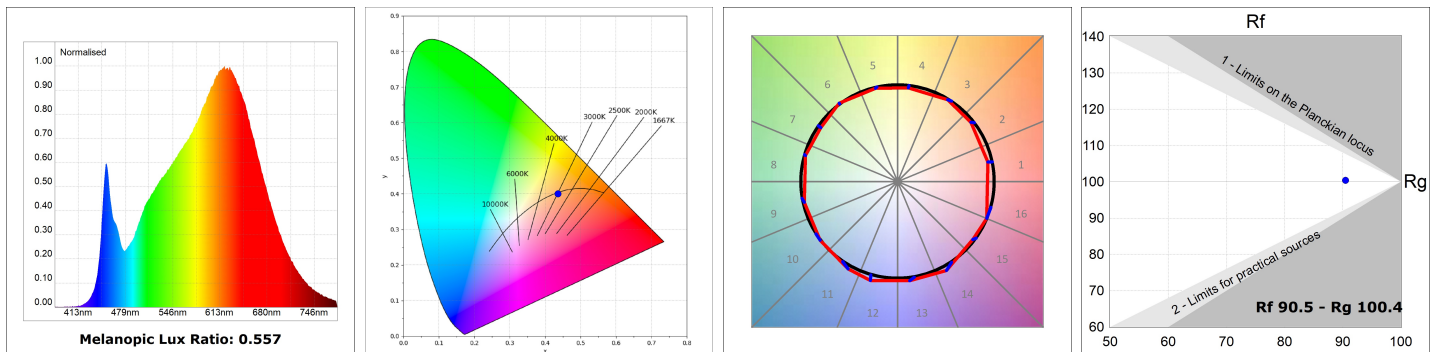

L61SS112MOOC940NW

LTUB60 SU SF 1120 3500 NW COMF WH

PHOTOMETRIC DATA :