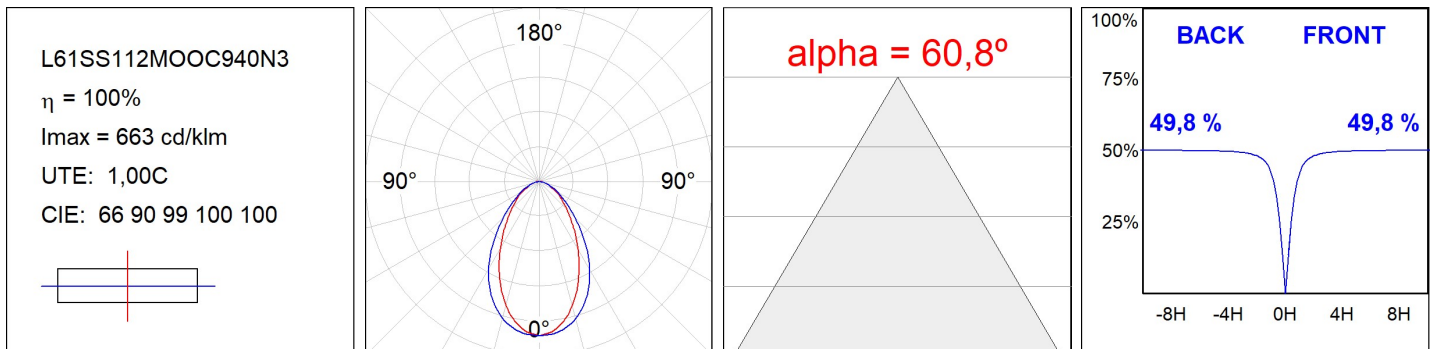

L61SS112MOOC940N3

LTUB60 SU SF 1120 3500 NW COMF WE

PHOTOMETRIC DATA :