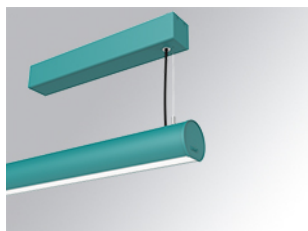

L61SS112MOOC940N3

LTUB60 SU SF 1120 3500 NW COMF WE

Description:

Surface mounted luminaire Lamptub 60 from LAMP. Made of recycled aluminium extrusion with circular section of 60mm and length of 1120mm, an opal comfort diffuser made of a translucent polycarbonate diffuser and an optical film to achieve a controlled light distribution and low UGR<19. Model for MID-POWER LED, with colour temperature 4000K with CRI90. Built-in electronic ON/OFF control gear. With IP40, IK07 degree of protection. Insulation class I / II. Group 0 photobiological safety. Lifetime: 72.000h L80 B10. Compatible with Lamp Nomadic system. Available finishes: White (RAL 9010), Black (RAL 9011), Wellbeing and BeSocial palette.

Finish: Palette WELLBEING - 3 TEXTURED

Installation: Suspended

TECHNICAL SPECIFICATIONS:

Light output:	1.967 lm	°K :	4000
Plum:	25,4W	CRI :	90
Efficacy:	77,4 lm/w	R9 :	69
UGR:	<19	MacAdam:	3
Type:	MID POWER LED	Power Supply:	220-240V 50/60Hz
LED Lifetime:	72.000 L80 B10 (Ta=25°C)	Gear:	Electronic
Power:	21.6W		