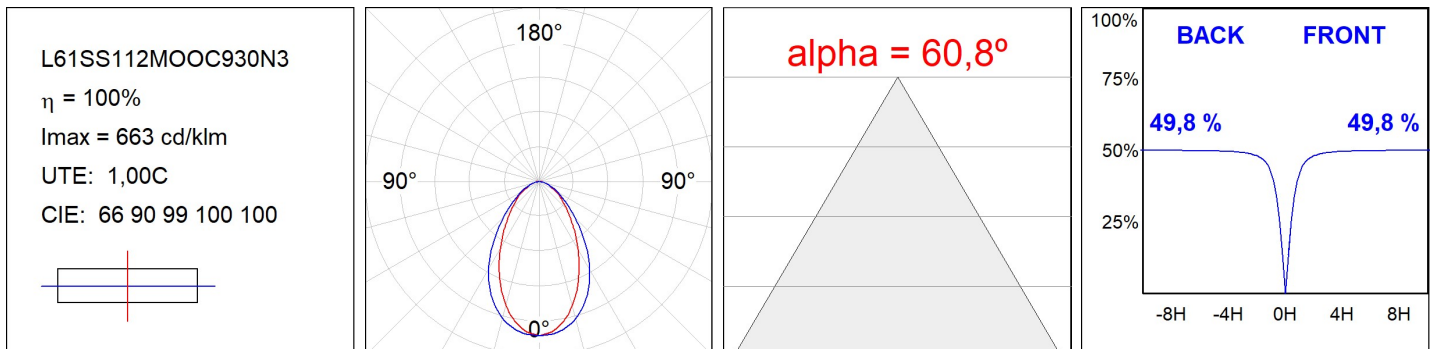

L61SS112MOOC930N3

LTUB60 SU SF 1120 3300 WW COMF WE

PHOTOMETRIC DATA :