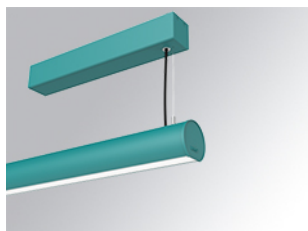

LAMPTUB 60 SURF. CEILING ROSE

L61SS112MOOC930N3

- LTUB60 SU SF 1120 3300 WW COMF WE

Description:

Surface mounted luminaire Lamptub 60 from LAMP. Made of recycled aluminium extrusion with circular section of 60mm and length of 1120mm, an opal comfort diffuser made of a translucent polycarbonate diffuser and an optical film to achieve a controlled light distribution and low UGR<19. Model for MID-POWER LED, with colour temperature 3000K with CRI90. Built-in electronic ON/OFF control gear. With IP40, IK07 degree of protection. Insulation class I / II. Group 0 photobiological safety. Lifetime: 72.000h L80 B10. Compatible with Lamp Nomadic system. Available finishes: White (RAL 9010), Black (RAL 9011), Wellbeing and BeSocial palette.

Finish: Palette WELLBEING - 3 TEXTURED

Installation: Suspended

TECHNICAL SPECIFICATIONS:

Light output:	1.906 lm	°K :	3000
Plum:	25,4W	CRI :	90
Efficacy:	75 lm/w	R9 :	64
UGR:	<19	MacAdam:	3
Type:	MID POWER LED	Power Supply:	220-240V 50/60Hz
LED Lifetime:	72.000 L80 B10 (Ta=25°C)	Gear:	Electronic
Power:	21.6W		