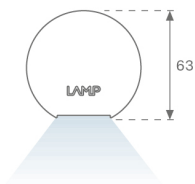

# LAMPTUB 60 SURF. CEILING ROSE

L61SS112MOOC930D3

- LTUB60 SU SF 1120 3300 WW COMF DALI WE

**Description:**

Surface mounted luminaire Lamptub 60 from LAMP. Made of recycled aluminium extrusion with circular section of 60mm and length of 1120mm, an opal comfort diffuser made of a translucent polycarbonate diffuser and an optical film to achieve a controlled light distribution and low UGR<19. Model for MID-POWER LED, with colour temperature 3000K with CRI90. Built-in electronic DALI control gear. With IP40, IK07 degree of protection. Insulation class I / II. Group 0 photobiological safety. Lifetime: 72.000h L80 B10. Compatible with Lamp Nomadic system. Available finishes: White (RAL 9010), Black (RAL 9011), Wellbeing and BeSocial palette.

**Finish:** Palette WELLBEING - 3 TEXTURED

**Installation:** Suspended

**TECHNICAL SPECIFICATIONS:**

<b>Light output:</b>	1.906 lm	<b>°K :</b>	3000
<b>Plum:</b>	25,4W	<b>CRI :</b>	90
<b>Efficacy:</b>	75 lm/w	<b>R9 :</b>	64
<b>UGR:</b>	<19	<b>MacAdam:</b>	3
<b>Type:</b>	MID POWER LED	<b>Power Supply:</b>	220-240V 50/60Hz
<b>LED Lifetime:</b>	72.000 L80 B10 (Ta=25°C)	<b>Gear:</b>	Adjustable DALI
<b>Power:</b>	21.6W		