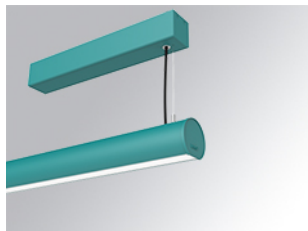

# LAMPTUB 60 SURF. CEILING ROSE

L61SS112MOOC930D3

- LTUB60 SU SF 1120 3300 WW COMF DALI WE

**Description:**

Surface mounted luminaire Lamptub 60 from LAMP. Made of recycled aluminium extrusion with circular section of 60mm and length of 1120mm, an opal comfort diffuser made of a translucent polycarbonate diffuser and an optical film to achieve a controlled light distribution and low UGR<19. Model for MID-POWER LED, with colour temperature 3000K with CRI90. Built-in electronic DALI control gear. With IP40, IK07 degree of protection. Insulation class I / II. Group 0 photobiological safety. Lifetime: 72.000h L80 B10. Compatible with Lamp Nomadic system. Available finishes: White (RAL 9010), Black (RAL 9011), Wellbeing and BeSocial palette.

**Finish:** Palette WELLBEING - 3 TEXTURED

**Installation:** Suspended

**TECHNICAL SPECIFICATIONS:**

<b>Light output:</b>	1.906 lm	<b>°K :</b>	3000
<b>Plum:</b>	25,4W	<b>CRI :</b>	90
<b>Efficacy:</b>	75 lm/w	<b>R9 :</b>	64
<b>UGR:</b>	<19	<b>MacAdam:</b>	3
<b>Type:</b>	MID POWER LED	<b>Power Supply:</b>	220-240V 50/60Hz
<b>LED Lifetime:</b>	72.000 L80 B10 (Ta=25°C)	<b>Gear:</b>	Adjustable DALI
<b>Power:</b>	21.6W		