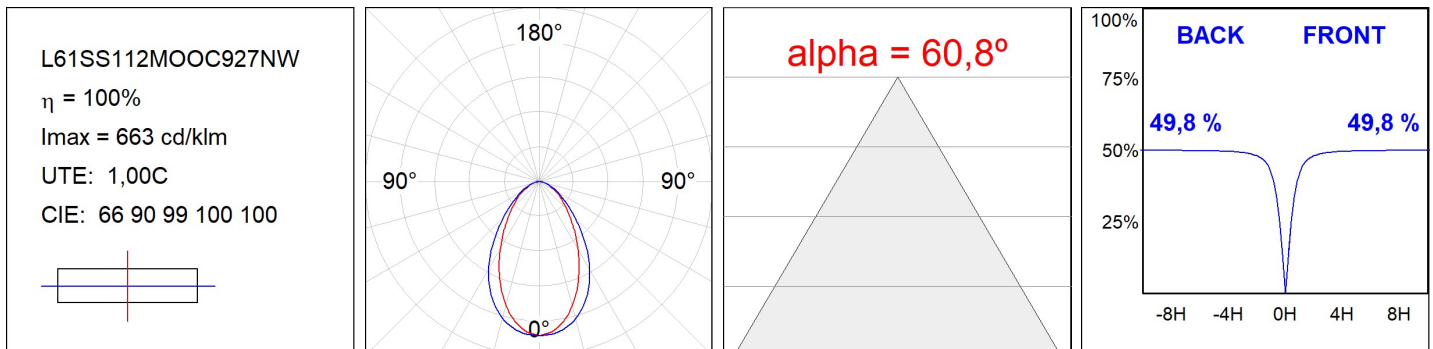

L61SS112MOOC927NW

LTUB60 SU SF 1120 3200 VWW COMF WH

PHOTOMETRIC DATA :