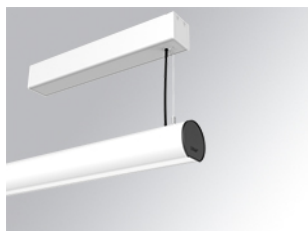

LAMPTUB 60 SURF. CEILING ROSE

L61SS112MOOC927NW

LTUB60 SU SF 1120 3200 VWW COMF WH

Description:

Surface mounted luminaire Lamptub 60 from LAMP. Made of recycled aluminium extrusion with circular section of 60mm and length of 1120mm, an opal comfort diffuser made of a translucent polycarbonate diffuser and an optical film to achieve a controlled light distribution and low UGR<19. Model for MID-POWER LED, with colour temperature 2700K with CRI90. Built-in electronic ON/OFF control gear. With IP40, IK07 degree of protection. Insulation class I / II. Group 0 photobiological safety. Lifetime: 72.000h L80 B10. Compatible with Lamp Nomadic system. Available finishes: White (RAL 9010), Black (RAL 9011), Wellbeing and BeSocial palette.

Finish: Matte white RAL 9010

Installation: Suspended

TECHNICAL SPECIFICATIONS:

Light output:	1.811 lm	°K :	2700
Plum:	25,4W	CRI :	90
Efficacy:	71,3 lm/w	R9 :	57
UGR:	<19	MacAdam:	3
Type:	MID POWER LED	Power Supply:	220-240V 50/60Hz
LED Lifetime:	72.000 L80 B10 (Ta=25°C)	Gear:	Electronic
Power:	21.6W		