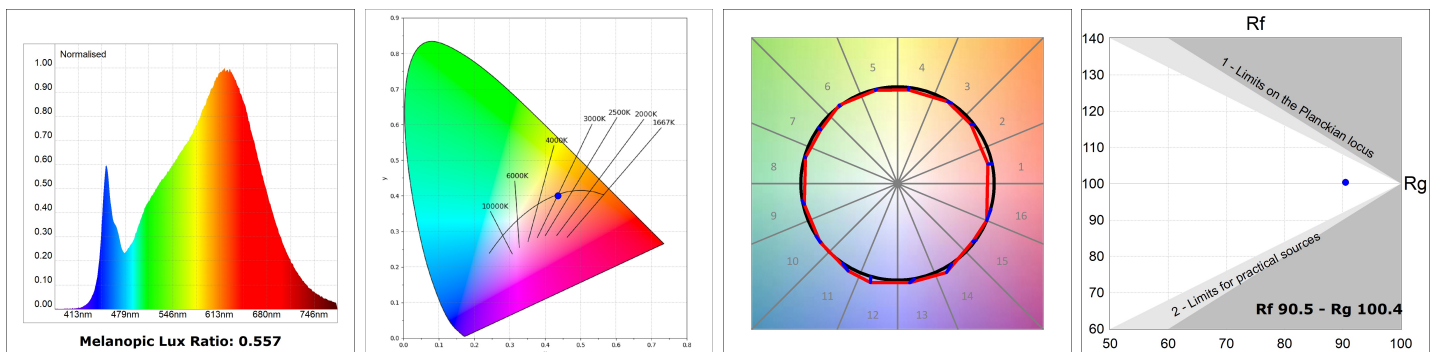

L61SS112MOOC927NW

LTUB60 SU SF 1120 3200 VWW COMF WH

PHOTOMETRIC DATA :