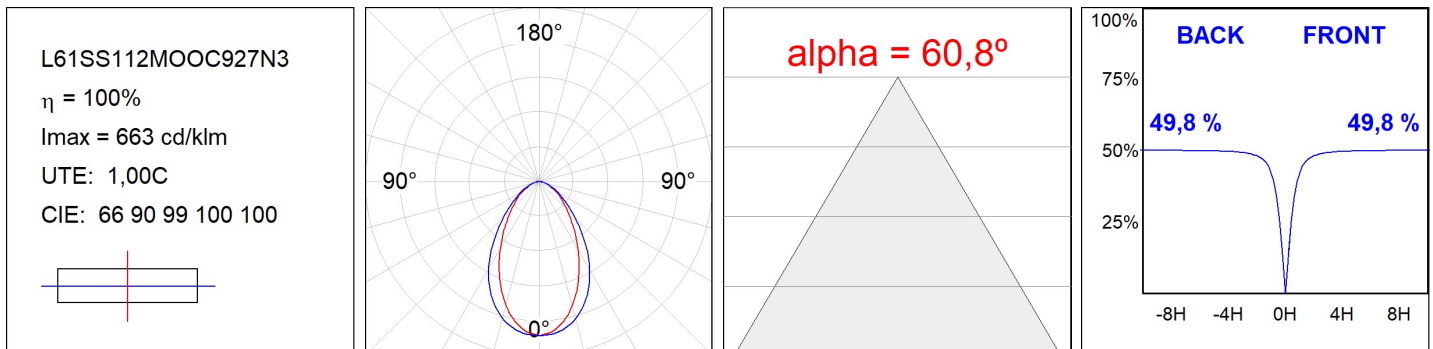

L61SS112MOOC927N3

LTUB60 SU SF 1120 3200 VWW COMF WE

PHOTOMETRIC DATA :