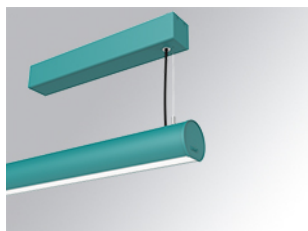

LAMPTUB 60 SURF. CEILING ROSE

L61SS112MOOC927N3

LTUB60 SU SF 1120 3200 VWW COMF WE

Description:

Surface mounted luminaire Lamptub 60 from LAMP. Made of recycled aluminium extrusion with circular section of 60mm and length of 1120mm, an opal comfort diffuser made of a translucent polycarbonate diffuser and an optical film to achieve a controlled light distribution and low UGR<19. Model for MID-POWER LED, with colour temperature 2700K with CRI90. Built-in electronic ON/OFF control gear. With IP40, IK07 degree of protection. Insulation class I / II. Group 0 photobiological safety. Lifetime: 72.000h L80 B10. Compatible with Lamp Nomadic system. Available finishes: White (RAL 9010), Black (RAL 9011), Wellbeing and BeSocial palette.

Finish: Palette WELLBEING - 3 TEXTURED

Installation: Suspended

TECHNICAL SPECIFICATIONS:

Light output:	1.811 lm	°K :	2700
Plum:	25,4W	CRI :	90
Efficacy:	71,3 lm/w	R9 :	57
UGR:	<19	MacAdam:	3
Type:	MID POWER LED	Power Supply:	220-240V 50/60Hz
LED Lifetime:	72.000 L80 B10 (Ta=25°C)	Gear:	Electronic
Power:	21.6W		