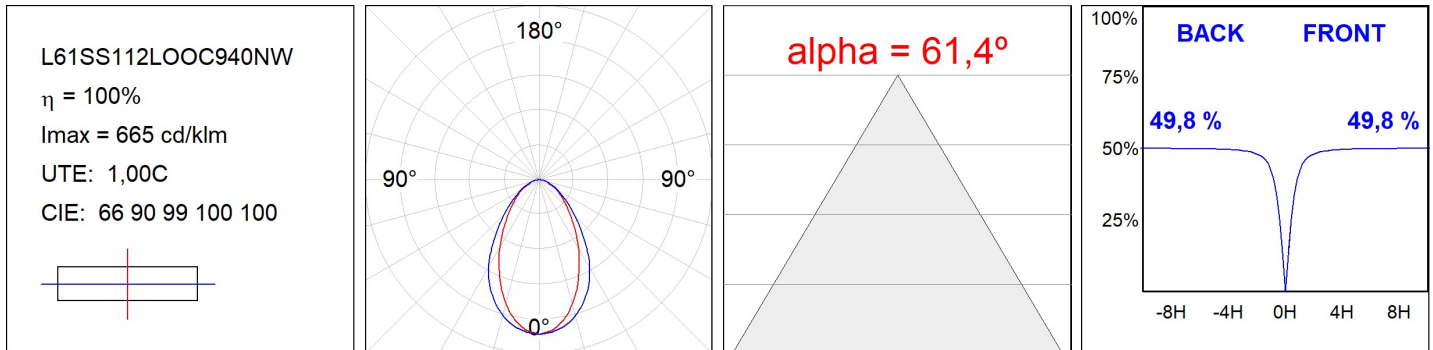

LAMPTUB 60 SURF. CEILING ROSE

L61SS112LOOC940NW

- LTUB60 SU SF 1120 1800 NW COMF WH

Description:

Surface mounted luminaire Lamptub 60 from LAMP. Made of recycled aluminium extrusion with circular section of 60mm and length of 1120mm, an opal comfort diffuser made of a translucent polycarbonate diffuser and an optical film to achieve a controlled light distribution and low UGR<19. Model for MID-POWER LED, with colour temperature 4000K with CRI90. Built-in electronic ON/OFF control gear. With IP40, IK07 degree of protection. Insulation class I / II. Group 0 photobiological safety. Lifetime: 72.000h L80 B10. Compatible with Lamp Nomadic system. Available finishes: White (RAL 9010), Black (RAL 9011), Wellbeing and BeSocial palette.

Finish: Matte white RAL 9010

Installation: Suspended

TECHNICAL SPECIFICATIONS:

Light output:	960 lm	°K :	4000
Plum:	12,9W	CRI :	90
Efficacy:	74,4 lm/w	R9 :	70
UGR:	<19	MacAdam:	3
Type:	MID POWER LED	Power Supply:	220-240V 50/60Hz
LED Lifetime:	72.000 L80 B10 (Ta=25°C)	Gear:	Electronic
Power:	21.6W		

Light output tolerance +/- 10%

CUSTOM MADE OPTIONS:

L61SS112LOOC940NW

LTUB60 SU SF 1120 1800 NW COMF WH

PHOTOMETRIC DATA :

ACCESORIES :

Assembly

Product code:
L6SUECB