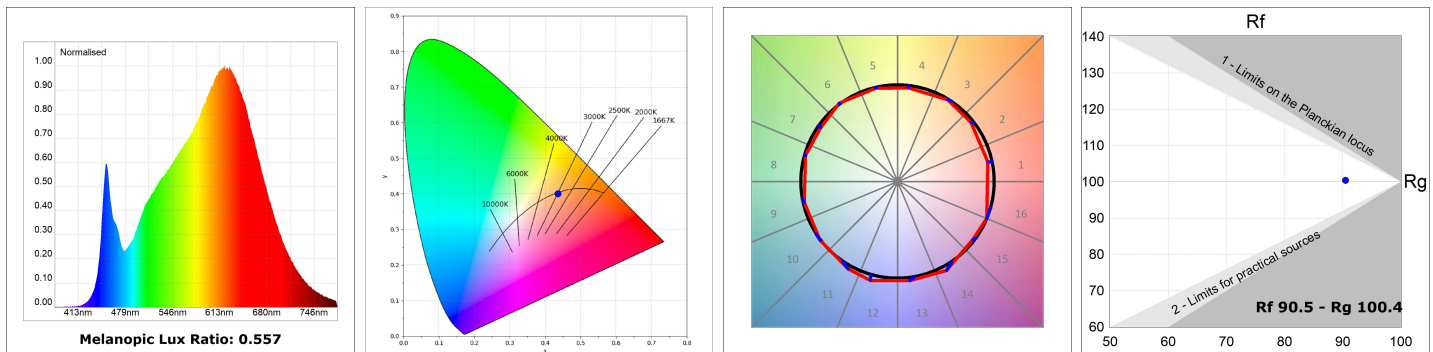

L61SS112LOOC940NW

LTUB60 SU SF 1120 1800 NW COMF WH

PHOTOMETRIC DATA :