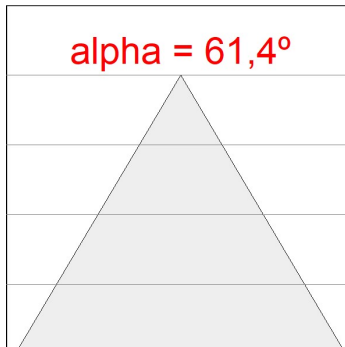

Light output tolerance +/- 10%

CUSTOM MADE OPTIONS:

L61SS112LOOC940N3

LTUB60 SU SF 1120 1800 NW COMF WE

PHOTOMETRIC DATA :

L61SS112LOOC940N3
 $\eta = 100\%$
 $I_{max} = 665 \text{ cd/klm}$
 UTE: 1,00C
 CIE: 66 90 99 100 100