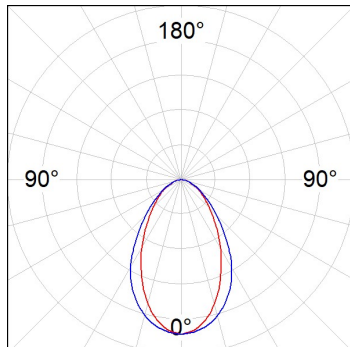

Finish: Palette WELLBEING - 3 TEXTURED

Installation: Suspended

TECHNICAL SPECIFICATIONS:

Light output:	960 lm	°K :	4000
Plum:	12,9W	CRI :	90
Efficacy:	74,4 lm/w	R9 :	70
UGR:	<19	MacAdam:	3
Type:	MID POWER LED	Power Supply:	220-240V 50/60Hz
LED Lifetime:	72.000 L80 B10 (Ta=25°C)	Gear:	Electronic
Power:	21.6W		

Light output tolerance +/- 10%

CUSTOM MADE OPTIONS:

L61SS112LOOC940N3

LTUB60 SU SF 1120 1800 NW COMF WE

PHOTOMETRIC DATA :

L61SS112LOOC940N3
 $\eta = 100\%$
 $I_{max} = 665 \text{ cd/klm}$
 UTE: 1,00C
 CIE: 66 90 99 100 100