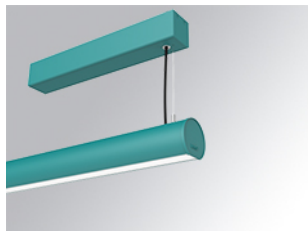

LAMPTUB 60 SURF. CEILING ROSE

L61SS112LOOC940N3

- LTUB60 SU SF 1120 1800 NW COMF WE

Description:

Surface mounted luminaire Lamptub 60 from LAMP. Made of recycled aluminium extrusion with circular section of 60mm and length of 1120mm, an opal comfort diffuser made of a translucent polycarbonate diffuser and an optical film to achieve a controlled light distribution and low UGR<19. Model for MID-POWER LED, with colour temperature 4000K with CRI90. Built-in electronic ON/OFF control gear. With IP40, IK07 degree of protection. Insulation class I / II. Group 0 photobiological safety. Lifetime: 72.000h L80 B10. Compatible with Lamp Nomadic system. Available finishes: White (RAL 9010), Black (RAL 9011), Wellbeing and BeSocial palette.

Finish: Palette WELLBEING - 3 TEXTURED

Installation: Suspended

TECHNICAL SPECIFICATIONS:

Light output:	960 lm	°K :	4000
Plum:	12,9W	CRI :	90
Efficacy:	74,4 lm/w	R9 :	70
UGR:	<19	MacAdam:	3
Type:	MID POWER LED	Power Supply:	220-240V 50/60Hz
LED Lifetime:	72.000 L80 B10 (Ta=25°C)	Gear:	Electronic
Power:	21.6W		