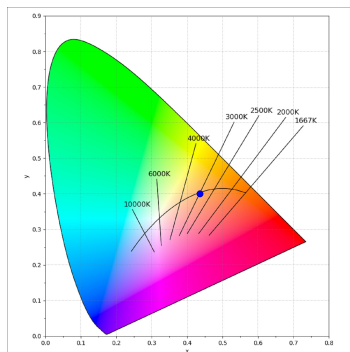

Finish: Palette WELLBEING - 3 TEXTURED

Installation: Suspended

TECHNICAL SPECIFICATIONS:

Light output:	960 lm	°K :	4000
Plum:	12,9W	CRI :	90
Efficacy:	74,4 lm/w	R9 :	70
UGR:	<19	MacAdam:	3
Type:	MID POWER LED	Power Supply:	220-240V 50/60Hz
LED Lifetime:	72.000 L80 B10 (Ta=25°C)	Gear:	Electronic
Power:	21.6W		

Light output tolerance +/- 10%

CUSTOM MADE OPTIONS:

L61SS112LOOC940N3

LTUB60 SU SF 1120 1800 NW COMF WE

PHOTOMETRIC DATA :

L61SS112LOOC940N3
 $\eta = 100\%$
 $I_{max} = 665 \text{ cd/klm}$
 UTE: 1,00C
 CIE: 66 90 99 100 100