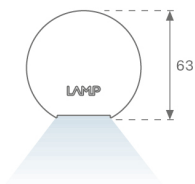

LAMPTUB 60 SURF. CEILING ROSE

L61SS112LOOC940N3

- LTUB60 SU SF 1120 1800 NW COMF WE

Description:

Surface mounted luminaire Lamptub 60 from LAMP. Made of recycled aluminium extrusion with circular section of 60mm and length of 1120mm, an opal comfort diffuser made of a translucent polycarbonate diffuser and an optical film to achieve a controlled light distribution and low UGR<19. Model for MID-POWER LED, with colour temperature 4000K with CRI90. Built-in electronic ON/OFF control gear. With IP40, IK07 degree of protection. Insulation class I / II. Group 0 photobiological safety. Lifetime: 72.000h L80 B10. Compatible with Lamp Nomadic system. Available finishes: White (RAL 9010), Black (RAL 9011), Wellbeing and BeSocial palette.

Finish: Palette WELLBEING - 3 TEXTURED

Installation: Suspended

TECHNICAL SPECIFICATIONS:

Light output:	960 lm	°K :	4000
Plum:	12,9W	CRI :	90
Efficacy:	74,4 lm/w	R9 :	70
UGR:	<19	MacAdam:	3
Type:	MID POWER LED	Power Supply:	220-240V 50/60Hz
LED Lifetime:	72.000 L80 B10 (Ta=25°C)	Gear:	Electronic
Power:	21.6W		