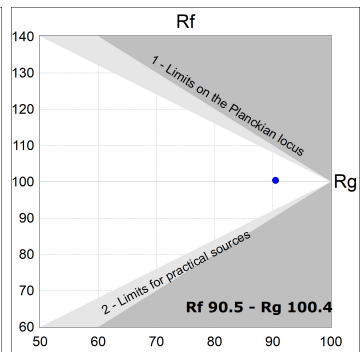

LAMPTUB 60 SURF. CEILING ROSE

L61SS112LOOC940N3

- LTUB60 SU SF 1120 1800 NW COMF WE

Description:

Surface mounted luminaire Lamptub 60 from LAMP. Made of recycled aluminium extrusion with circular section of 60mm and length of 1120mm, an opal comfort diffuser made of a translucent polycarbonate diffuser and an optical film to achieve a controlled light distribution and low UGR<19. Model for MID-POWER LED, with colour temperature 4000K with CRI90. Built-in electronic ON/OFF control gear. With IP40, IK07 degree of protection. Insulation class I / II. Group 0 photobiological safety. Lifetime: 72.000h L80 B10. Compatible with Lamp Nomadic system. Available finishes: White (RAL 9010), Black (RAL 9011), Wellbeing and BeSocial palette.

Finish: Palette WELLBEING - 3 TEXTURED

Installation: Suspended

TECHNICAL SPECIFICATIONS:

Light output:	960 lm	°K :	4000
Plum:	12,9W	CRI :	90
Efficacy:	74,4 lm/w	R9 :	70
UGR:	<19	MacAdam:	3
Type:	MID POWER LED	Power Supply:	220-240V 50/60Hz
LED Lifetime:	72.000 L80 B10 (Ta=25°C)	Gear:	Electronic
Power:	21.6W		

Light output tolerance +/- 10%

CUSTOM MADE OPTIONS:

L61SS112LOOC940N3

LTUB60 SU SF 1120 1800 NW COMF WE

PHOTOMETRIC DATA :

L61SS112LOOC940N3
 $\eta = 100\%$
 $I_{max} = 665 \text{ cd/klm}$
 UTE: 1,00C
 CIE: 66 90 99 100 100