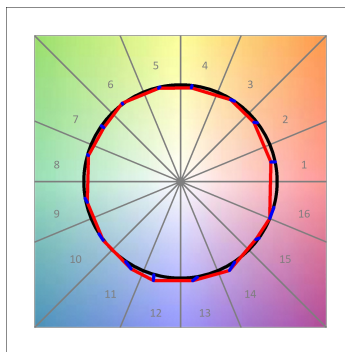

LAMPTUB 60 SURF. CEILING ROSE

L61SS112LOOC940N3

- LTUB60 SU SF 1120 1800 NW COMF WE

Description:

Surface mounted luminaire Lamptub 60 from LAMP. Made of recycled aluminium extrusion with circular section of 60mm and length of 1120mm, an opal comfort diffuser made of a translucent polycarbonate diffuser and an optical film to achieve a controlled light distribution and low UGR<19. Model for MID-POWER LED, with colour temperature 4000K with CRI90. Built-in electronic ON/OFF control gear. With IP40, IK07 degree of protection. Insulation class I / II. Group 0 photobiological safety. Lifetime: 72.000h L80 B10. Compatible with Lamp Nomadic system. Available finishes: White (RAL 9010), Black (RAL 9011), Wellbeing and BeSocial palette.

Finish: Palette WELLBEING - 3 TEXTURED

Installation: Suspended

TECHNICAL SPECIFICATIONS:

Light output:	960 lm	°K :	4000
Plum:	12,9W	CRI :	90
Efficacy:	74,4 lm/w	R9 :	70
UGR:	<19	MacAdam:	3
Type:	MID POWER LED	Power Supply:	220-240V 50/60Hz
LED Lifetime:	72.000 L80 B10 (Ta=25°C)	Gear:	Electronic
Power:	21.6W		

Light output tolerance +/- 10%

CUSTOM MADE OPTIONS:

L61SS112LOOC940N3

LTUB60 SU SF 1120 1800 NW COMF WE

PHOTOMETRIC DATA :

L61SS112LOOC940N3
 $\eta = 100\%$
 $I_{max} = 665 \text{ cd/klm}$
 UTE: 1,00C
 CIE: 66 90 99 100 100