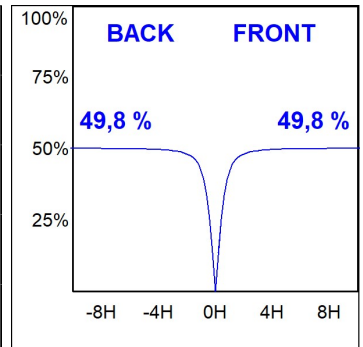

LAMPTUB 60 SURF. CEILING ROSE

L61SS112LOOC940N3

- LTUB60 SU SF 1120 1800 NW COMF WE

Description:

Surface mounted luminaire Lamptub 60 from LAMP. Made of recycled aluminium extrusion with circular section of 60mm and length of 1120mm, an opal comfort diffuser made of a translucent polycarbonate diffuser and an optical film to achieve a controlled light distribution and low UGR<19. Model for MID-POWER LED, with colour temperature 4000K with CRI90. Built-in electronic ON/OFF control gear. With IP40, IK07 degree of protection. Insulation class I / II. Group 0 photobiological safety. Lifetime: 72.000h L80 B10. Compatible with Lamp Nomadic system. Available finishes: White (RAL 9010), Black (RAL 9011), Wellbeing and BeSocial palette.

Finish: Palette WELLBEING - 3 TEXTURED

Installation: Suspended

TECHNICAL SPECIFICATIONS:

Light output:	960 lm	°K :	4000
Plum:	12,9W	CRI :	90
Efficacy:	74,4 lm/w	R9 :	70
UGR:	<19	MacAdam:	3
Type:	MID POWER LED	Power Supply:	220-240V 50/60Hz
LED Lifetime:	72.000 L80 B10 (Ta=25°C)	Gear:	Electronic
Power:	21.6W		

Light output tolerance +/- 10%

CUSTOM MADE OPTIONS:

L61SS112LOOC940N3

LTUB60 SU SF 1120 1800 NW COMF WE

PHOTOMETRIC DATA :

L61SS112LOOC940N3
 $\eta = 100\%$
 $I_{max} = 665 \text{ cd/klm}$
 UTE: 1,00C
 CIE: 66 90 99 100 100