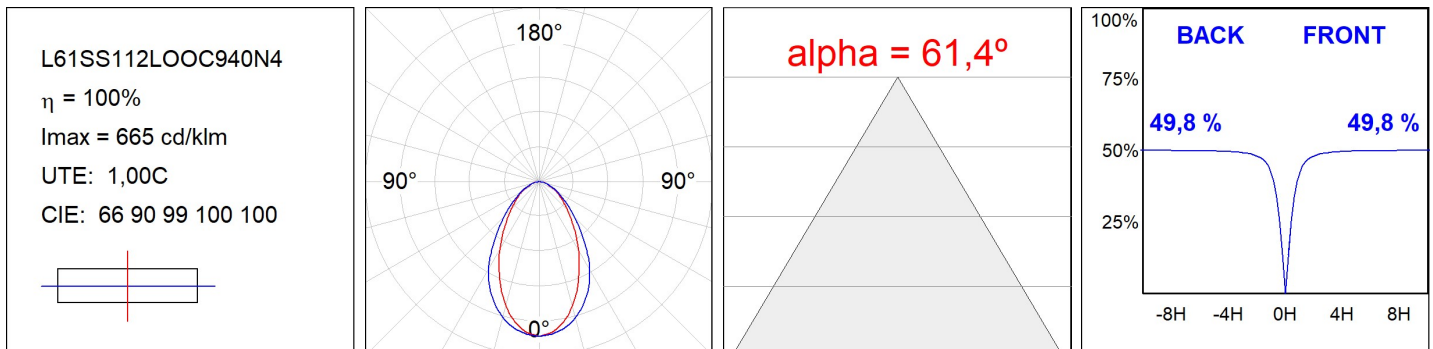

L61SS112LOOC940D4

LTUB60 SU SF 1120 1800 NW COMF DALI BS

PHOTOMETRIC DATA :