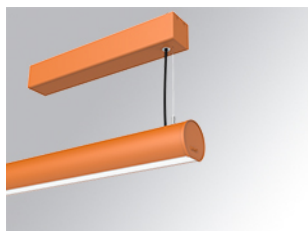

# LAMPTUB 60 SURF. CEILING ROSE

L61SS112LOOC940D4

- LTUB60 SU SF 1120 1800 NW COMF DALI BS

**Description:**

Surface mounted luminaire Lamptub 60 from LAMP. Made of recycled aluminium extrusion with circular section of 60mm and length of 1120mm, an opal comfort diffuser made of a translucent polycarbonate diffuser and an optical film to achieve a controlled light distribution and low UGR<19. Model for MID-POWER LED, with colour temperature 4000K with CRI90. Built-in electronic DALI control gear. With IP40, IK07 degree of protection. Insulation class I / II. Group 0 photobiological safety. Lifetime: 72.000h L80 B10. Compatible with Lamp Nomadic system. Available finishes: White (RAL 9010), Black (RAL 9011), Wellbeing and BeSocial palette.

**Finish:** Palette BE SOCIAL - 4 TEXTURED

**Installation:** Suspended

**TECHNICAL SPECIFICATIONS:**

<b>Light output:</b>	960 lm	<b>°K :</b>	4000
<b>Plum:</b>	12,9W	<b>CRI :</b>	90
<b>Efficacy:</b>	74,4 lm/w	<b>R9 :</b>	70
<b>UGR:</b>	<19	<b>MacAdam:</b>	3
<b>Type:</b>	MID POWER LED	<b>Power Supply:</b>	220-240V 50/60Hz
<b>LED Lifetime:</b>	72.000 L80 B10 (Ta=25°C)	<b>Gear:</b>	Adjustable DALI
<b>Power:</b>	21.6W		

**Description:**  
LTUB60 ACC. SUR END COVER BS.