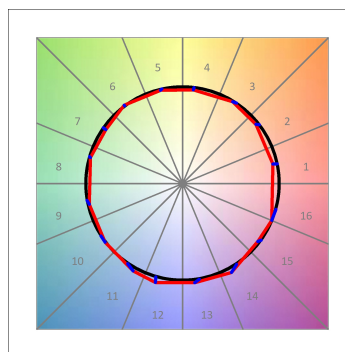

LAMPTUB 60 SURF. CEILING ROSE

L61SS112LOOC930D4

- LTUB60 SU SF 1120 1700 WW COMF DALI BS

Description:

Surface mounted luminaire Lamptub 60 from LAMP. Made of recycled aluminium extrusion with circular section of 60mm and length of 1120mm, an opal comfort diffuser made of a translucent polycarbonate diffuser and an optical film to achieve a controlled light distribution and low UGR<19. Model for MID-POWER LED, with colour temperature 3000K with CRI90. Built-in electronic DALI control gear. With IP40, IK07 degree of protection. Insulation class I / II. Group 0 photobiological safety. Lifetime: 72.000h L80 B10. Compatible with Lamp Nomadic system. Available finishes: White (RAL 9010), Black (RAL 9011), Wellbeing and BeSocial palette.

Finish: Palette BE SOCIAL - 4 TEXTURED

Installation: Suspended

TECHNICAL SPECIFICATIONS:

Light output:	930 lm	°K :	3000
Plum:	12,9W	CRI :	90
Efficacy:	72,1 lm/w	R9 :	64
UGR:	<19	MacAdam:	3
Type:	MID POWER LED	Power Supply:	220-240V 50/60Hz
LED Lifetime:	72.000 L80 B10 (Ta=25°C)	Gear:	Adjustable DALI
Power:	21.6W		

Light output tolerance +/- 10%

CUSTOM MADE OPTIONS:

L61SS112LOOC930D4

LTUB60 SU SF 1120 1700 WW COMF DALI BS

PHOTOMETRIC DATA :

L61SS112LOOC930N4
 $\eta = 100\%$
 $I_{max} = 665 \text{ cd/klm}$
 UTE: 1,00C
 CIE: 66 90 99 100 100