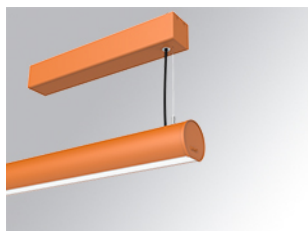

LAMPTUB 60 SURF. CEILING ROSE

L61SS112LOOC930D4

- LTUB60 SU SF 1120 1700 WW COMF DALI BS

Description:

Surface mounted luminaire Lamptub 60 from LAMP. Made of recycled aluminium extrusion with circular section of 60mm and length of 1120mm, an opal comfort diffuser made of a translucent polycarbonate diffuser and an optical film to achieve a controlled light distribution and low UGR<19. Model for MID-POWER LED, with colour temperature 3000K with CRI90. Built-in electronic DALI control gear. With IP40, IK07 degree of protection. Insulation class I / II. Group 0 photobiological safety. Lifetime: 72.000h L80 B10. Compatible with Lamp Nomadic system. Available finishes: White (RAL 9010), Black (RAL 9011), Wellbeing and BeSocial palette.

Finish: Palette BE SOCIAL - 4 TEXTURED

Installation: Suspended

TECHNICAL SPECIFICATIONS:

Light output:	930 lm	°K :	3000
Plum:	12,9W	CRI :	90
Efficacy:	72,1 lm/w	R9 :	64
UGR:	<19	MacAdam:	3
Type:	MID POWER LED	Power Supply:	220-240V 50/60Hz
LED Lifetime:	72.000 L80 B10 (Ta=25°C)	Gear:	Adjustable DALI
Power:	21.6W		