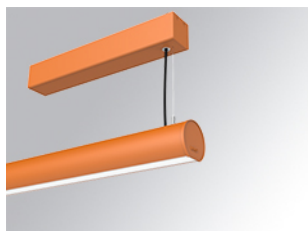

L61SS112LOOC927N4

- LTUB60 SU SF 1120 1700 VWW COMF BS

Description:

Surface mounted luminaire Lamptub 60 from LAMP. Made of recycled aluminium extrusion with circular section of 60mm and length of 1120mm, an opal comfort diffuser made of a translucent polycarbonate diffuser and an optical film to achieve a controlled light distribution and low UGR<19. Model for MID-POWER LED, with colour temperature 2700K with CRI90. Built-in electronic ON/OFF control gear. With IP40, IK07 degree of protection. Insulation class I / II. Group 0 photobiological safety. Lifetime: 72.000h L80 B10. Compatible with Lamp Nomadic system. Available finishes: White (RAL 9010), Black (RAL 9011), Wellbeing and BeSocial palette.

Finish: Palette BE SOCIAL - 4 TEXTURED

Installation: Suspended

TECHNICAL SPECIFICATIONS:

Light output:	884 lm	°K :	2700
Plum:	12,9W	CRI :	90
Efficacy:	68,5 lm/w	R9 :	57
UGR:	<19	MacAdam:	3
Type:	MID POWER LED	Power Supply:	220-240V 50/60Hz
LED Lifetime:	72.000 L80 B10 (Ta=25°C)	Gear:	Electronic
Power:	21.6W		