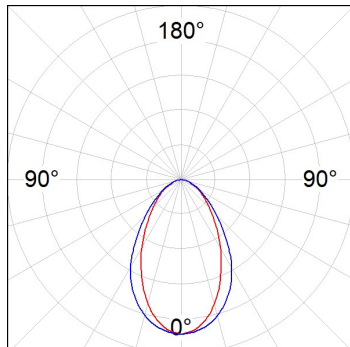

Finish: Palette BE SOCIAL - 4 TEXTURED

Installation: Suspended

TECHNICAL SPECIFICATIONS:

Light output:	884 lm	°K :	2700
Plum:	12,9W	CRI :	90
Efficacy:	68,5 lm/w	R9 :	57
UGR:	<19	MacAdam:	3
Type:	MID POWER LED	Power Supply:	220-240V 50/60Hz
LED Lifetime:	72.000 L80 B10 (Ta=25°C)	Gear:	Electronic
Power:	21.6W		

Light output tolerance +/- 10%

CUSTOM MADE OPTIONS:

L61SS112LOOC927N4

LTUB60 SU SF 1120 1700 VWW COMF BS

PHOTOMETRIC DATA :

L61SS112LOOC927N4
 $\eta = 100\%$
 $I_{max} = 665 \text{ cd/klm}$
 UTE: 1,00C
 CIE: 66 90 99 100 100