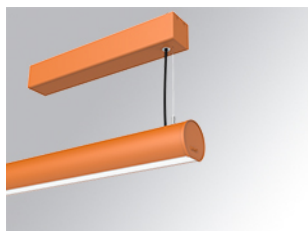

LAMPTUB 60 SURF. CEILING ROSE

L61SS112LOOC927D4

- LTUB60 SU SF 1120 1700 VWW COMF DALI BS

Description:

Surface mounted luminaire Lamptub 60 from LAMP. Made of recycled aluminium extrusion with circular section of 60mm and length of 1120mm, an opal comfort diffuser made of a translucent polycarbonate diffuser and an optical film to achieve a controlled light distribution and low UGR<19. Model for MID-POWER LED, with colour temperature 2700K with CRI90. Built-in electronic DALI control gear. With IP40, IK07 degree of protection. Insulation class I / II. Group 0 photobiological safety. Lifetime: 72.000h L80 B10. Compatible with Lamp Nomadic system. Available finishes: White (RAL 9010), Black (RAL 9011), Wellbeing and BeSocial palette.

Finish: Palette BE SOCIAL - 4 TEXTURED

Installation: Suspended

TECHNICAL SPECIFICATIONS:

Light output:	884 lm	°K :	2700
Plum:	12,9W	CRI :	90
Efficacy:	68,5 lm/w	R9 :	57
UGR:	<19	MacAdam:	3
Type:	MID POWER LED	Power Supply:	220-240V 50/60Hz
LED Lifetime:	72.000 L80 B10 (Ta=25°C)	Gear:	Adjustable DALI
Power:	21.6W		