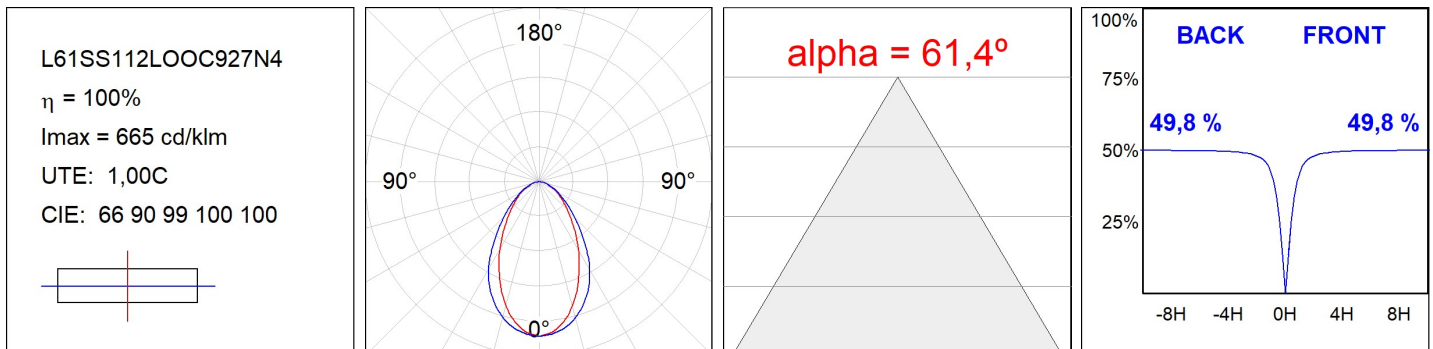

L61SS112LOOC927D4

LTUB60 SU SF 1120 1700 VWW COMF DALI BS

PHOTOMETRIC DATA :