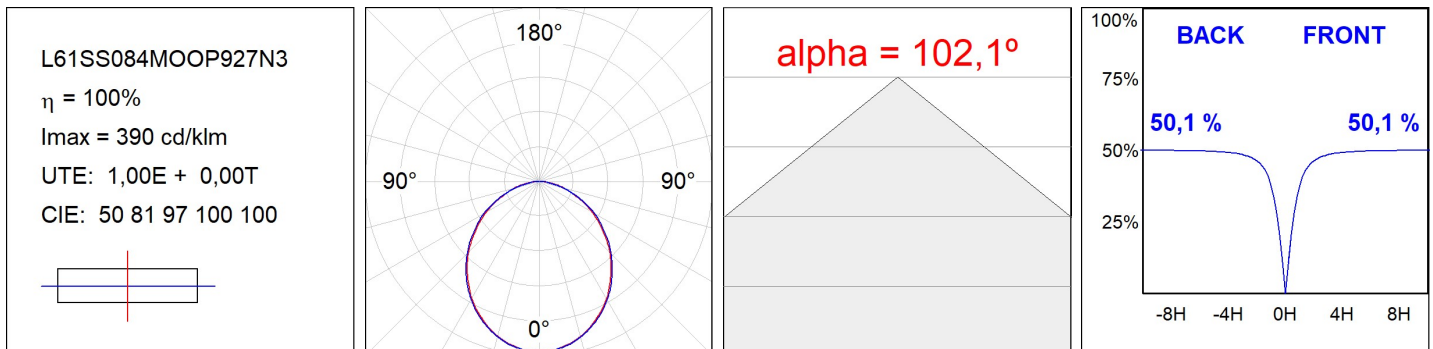

L61SS084MOOP927N3

LTUB60 SU SF 840 2400 VWW OPAL WE

PHOTOMETRIC DATA :