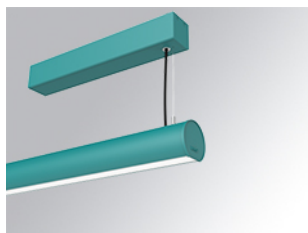

# LAMPTUB 60 SURF. CEILING ROSE

L61SS084MOOP927N3

- LTUB60 SU SF 840 2400 VWW OPAL WE

**Description:**

Surface mounted luminaire Lamptub 60 from LAMP. Made of recycled aluminium extrusion with circular section of 60mm and length of 840mm, with opal polycarbonate diffuser. Model for MID-POWER LED, with colour temperature 2700K with CRI90. Built-in electronic ON/OFF control gear. With IP40, IK07 degree of protection. Insulation class I / II. Group 0 photobiological safety. Lifetime: 72.000h L80 B10. Compatible with Lamp Nomadic system. Available finishes: White (RAL 9010), Black (RAL 9011), Wellbeing and BeSocial palette.

**Finish:** Palette WELLBEING - 3 TEXTURED

**Installation:** Suspended

**TECHNICAL SPECIFICATIONS:**

<b>Light output:</b>	1.468 lm	<b>°K :</b>	2700
<b>Plum:</b>	17,8W	<b>CRI :</b>	90
<b>Efficacy:</b>	82,4 lm/w	<b>R9 :</b>	57
<b>Type:</b>	MID POWER LED	<b>MacAdam:</b>	3
<b>LED Lifetime:</b>	72.000 L80 B10 (Ta=25°C)	<b>Power Supply:</b>	220-240V 50/60Hz
<b>Power:</b>	15.1W	<b>Gear:</b>	Electronic