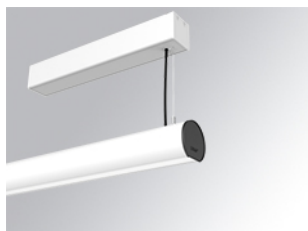

# LAMPTUB 60 SURF. CEILING ROSE

L61SS084MOOC940NW

- LTUB60 SU SF 840 2600 NW COMF WH

**Description:**

Surface mounted luminaire Lamptub 60 from LAMP. Made of recycled aluminium extrusion with circular section of 60mm and length of 840mm, an opal comfort diffuser made of a translucent polycarbonate diffuser and an optical film to achieve a controlled light distribution and low UGR<19. Model for MID-POWER LED, with colour temperature 4000K with CRI90. Built-in electronic ON/OFF control gear. With IP40, IK07 degree of protection. Insulation class I / II. Group 0 photobiological safety. Lifetime: 72.000h L80 B10. Compatible with Lamp Nomadic system. Available finishes: White (RAL 9010), Black (RAL 9011), Wellbeing and BeSocial palette.

**Finish:** Matte white RAL 9010

**Installation:** Suspended

**TECHNICAL SPECIFICATIONS:**

<b>Light output:</b>	1.476 lm	<b>°K :</b>	4000
<b>Plum:</b>	17,8W	<b>CRI :</b>	90
<b>Efficacy:</b>	82,9 lm/w	<b>R9 :</b>	70
<b>UGR:</b>	<19	<b>MacAdam:</b>	3
<b>Type:</b>	MID POWER LED	<b>Power Supply:</b>	220-240V 50/60Hz
<b>LED Lifetime:</b>	72.000 L80 B10 (Ta=25°C)	<b>Gear:</b>	Electronic
<b>Power:</b>	15.1W		