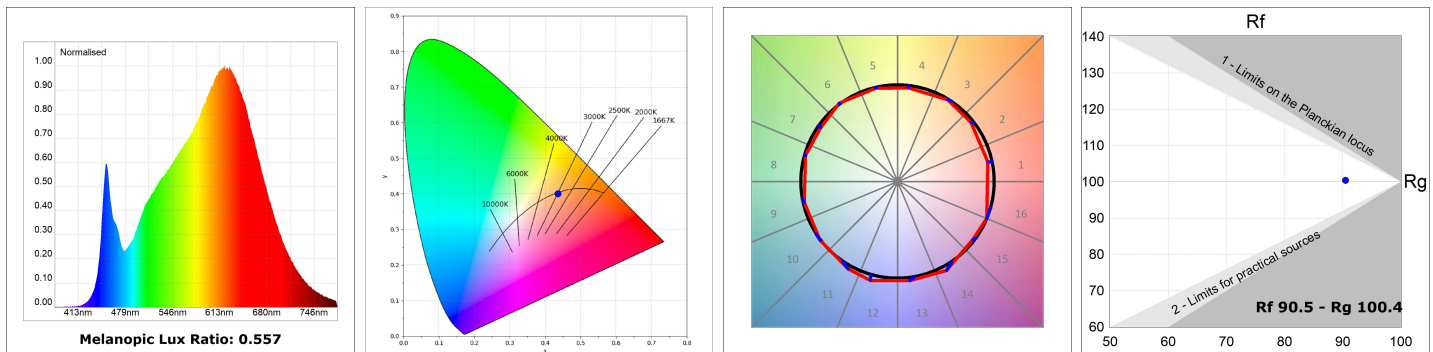

L61SS084MOOC940NW

LTUB60 SU SF 840 2600 NW COMF WH

PHOTOMETRIC DATA :