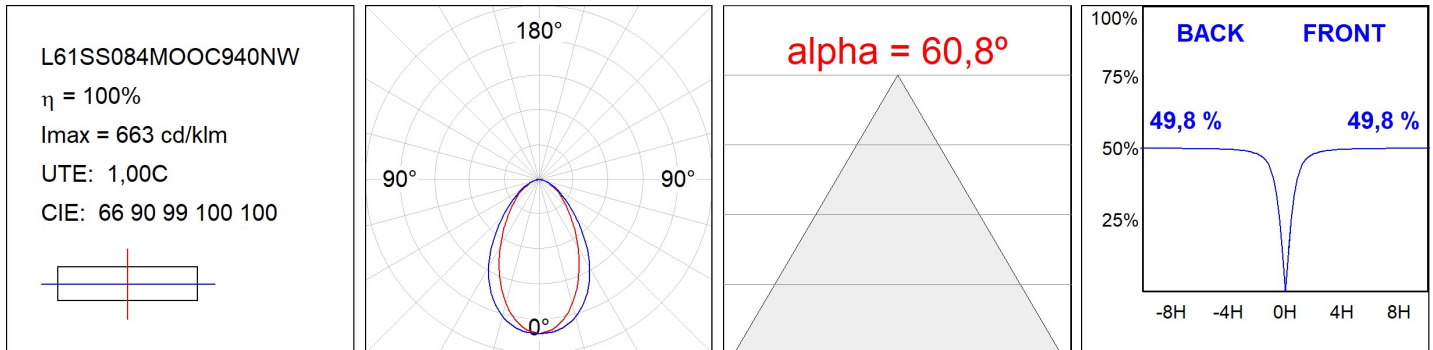

L61SS084MOOC940NW

LTUB60 SU SF 840 2600 NW COMF WH

PHOTOMETRIC DATA :