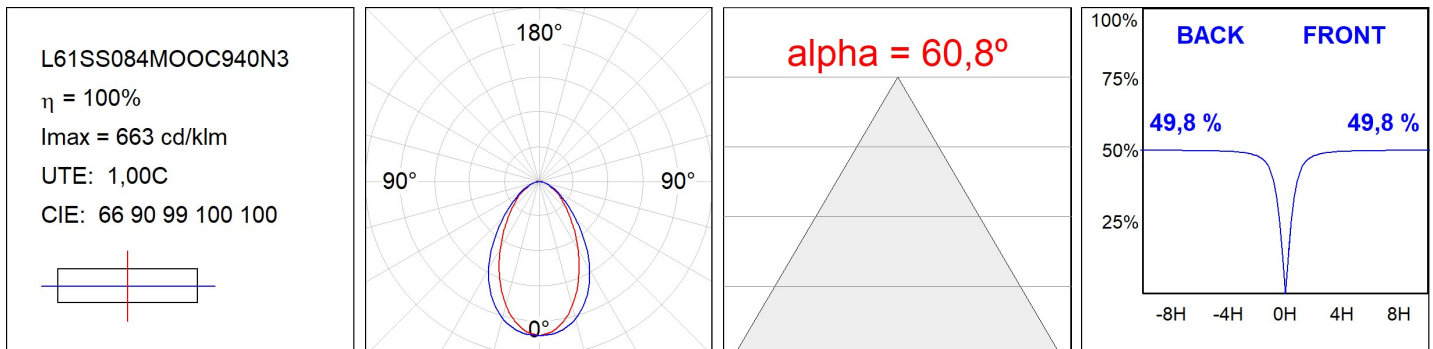

L61SS084MOOC940D3

LTUB60 SU SF 840 2600 NW COMF DALI WE

PHOTOMETRIC DATA :