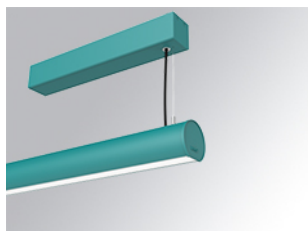

# LAMPTUB 60 SURF. CEILING ROSE

L61SS084MOOC940D3

- LTUB60 SU SF 840 2600 NW COMF DALI WE

**Description:**

Surface mounted luminaire Lamptub 60 from LAMP. Made of recycled aluminium extrusion with circular section of 60mm and length of 840mm, an opal comfort diffuser made of a translucent polycarbonate diffuser and an optical film to achieve a controlled light distribution and low UGR<19. Model for MID-POWER LED, with colour temperature 4000K with CRI90. Built-in electronic DALI control gear. With IP40, IK07 degree of protection. Insulation class I / II. Group 0 photobiological safety. Lifetime: 72.000h L80 B10. Compatible with Lamp Nomadic system. Available finishes: White (RAL 9010), Black (RAL 9011), Wellbeing and BeSocial palette.

**Finish:** Palette WELLBEING - 3 TEXTURED

**Installation:** Suspended

**TECHNICAL SPECIFICATIONS:**

<b>Light output:</b>	1.476 lm	<b>°K :</b>	4000
<b>Plum:</b>	17,8W	<b>CRI :</b>	90
<b>Efficacy:</b>	82,9 lm/w	<b>R9 :</b>	70
<b>UGR:</b>	<19	<b>MacAdam:</b>	3
<b>Type:</b>	MID POWER LED	<b>Power Supply:</b>	220-240V 50/60Hz
<b>LED Lifetime:</b>	72.000 L80 B10 (Ta=25°C)	<b>Gear:</b>	Adjustable DALI
<b>Power:</b>	15.1W		

**Description:**  
LTUB60 ACC. SUR END COVER BS.