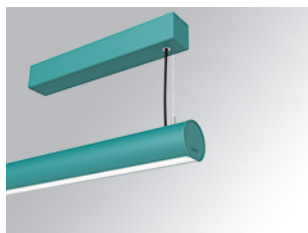

# LAMPTUB 60 SURF. CEILING ROSE

L61SS084MOOC930D3

- LTUB60 SU SF 840 2500 WW COMF DALI WE

**Description:**

Surface mounted luminaire Lamptub 60 from LAMP. Made of recycled aluminium extrusion with circular section of 60mm and length of 840mm, an opal comfort diffuser made of a translucent polycarbonate diffuser and an optical film to achieve a controlled light distribution and low UGR<19. Model for MID-POWER LED, with colour temperature 3000K with CRI90. Built-in electronic DALI control gear. With IP40, IK07 degree of protection. Insulation class I / II. Group 0 photobiological safety. Lifetime: 72.000h L80 B10. Compatible with Lamp Nomadic system. Available finishes: White (RAL 9010), Black (RAL 9011), Wellbeing and BeSocial palette.

**Finish:** Palette WELLBEING - 3 TEXTURED

**Installation:** Suspended

**TECHNICAL SPECIFICATIONS:**

<b>Light output:</b>	1.430 lm	<b>°K :</b>	3000
<b>Plum:</b>	17,8W	<b>CRI :</b>	90
<b>Efficacy:</b>	80,3 lm/w	<b>R9 :</b>	64
<b>UGR:</b>	<19	<b>MacAdam:</b>	3
<b>Type:</b>	MID POWER LED	<b>Power Supply:</b>	220-240V 50/60Hz
<b>LED Lifetime:</b>	72.000 L80 B10 (Ta=25°C)	<b>Gear:</b>	Adjustable DALI
<b>Power:</b>	15.1W		