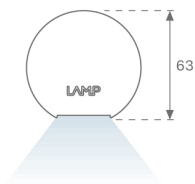

# LAMPTUB 60 SURF. CEILING ROSE

L61SS084MOOC930D3

- LTUB60 SU SF 840 2500 WW COMF DALI WE

**Description:**

Surface mounted luminaire Lamptub 60 from LAMP. Made of recycled aluminium extrusion with circular section of 60mm and length of 840mm, an opal comfort diffuser made of a translucent polycarbonate diffuser and an optical film to achieve a controlled light distribution and low UGR<19. Model for MID-POWER LED, with colour temperature 3000K with CRI90. Built-in electronic DALI control gear. With IP40, IK07 degree of protection. Insulation class I / II. Group 0 photobiological safety. Lifetime: 72.000h L80 B10. Compatible with Lamp Nomadic system. Available finishes: White (RAL 9010), Black (RAL 9011), Wellbeing and BeSocial palette.

**Finish:** Palette WELLBEING - 3 TEXTURED

**Installation:** Suspended

**TECHNICAL SPECIFICATIONS:**

<b>Light output:</b>	1.430 lm	<b>°K :</b>	3000
<b>Plum:</b>	17,8W	<b>CRI :</b>	90
<b>Efficacy:</b>	80,3 lm/w	<b>R9 :</b>	64
<b>UGR:</b>	<19	<b>MacAdam:</b>	3
<b>Type:</b>	MID POWER LED	<b>Power Supply:</b>	220-240V 50/60Hz
<b>LED Lifetime:</b>	72.000 L80 B10 (Ta=25°C)	<b>Gear:</b>	Adjustable DALI
<b>Power:</b>	15.1W		