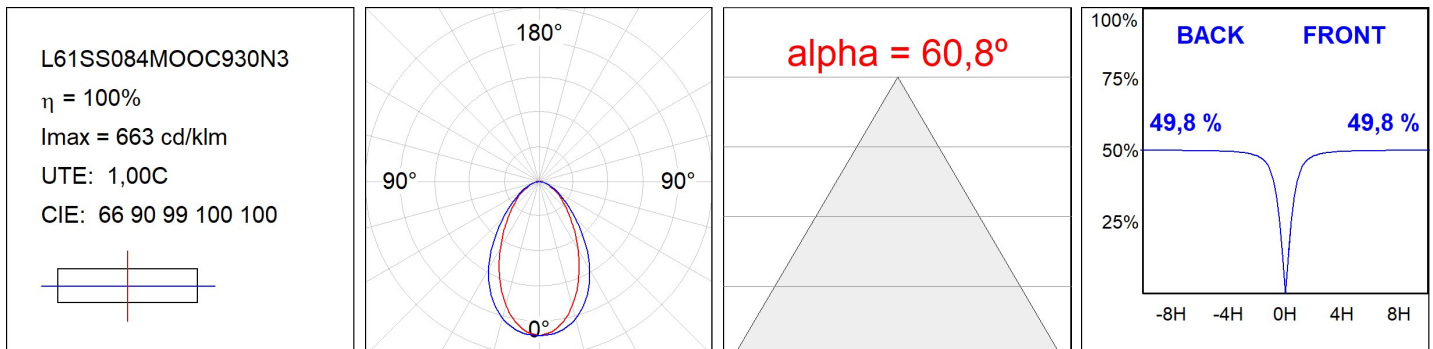

L61SS084MOOC930D3

LTUB60 SU SF 840 2500 WW COMF DALI WE

PHOTOMETRIC DATA :