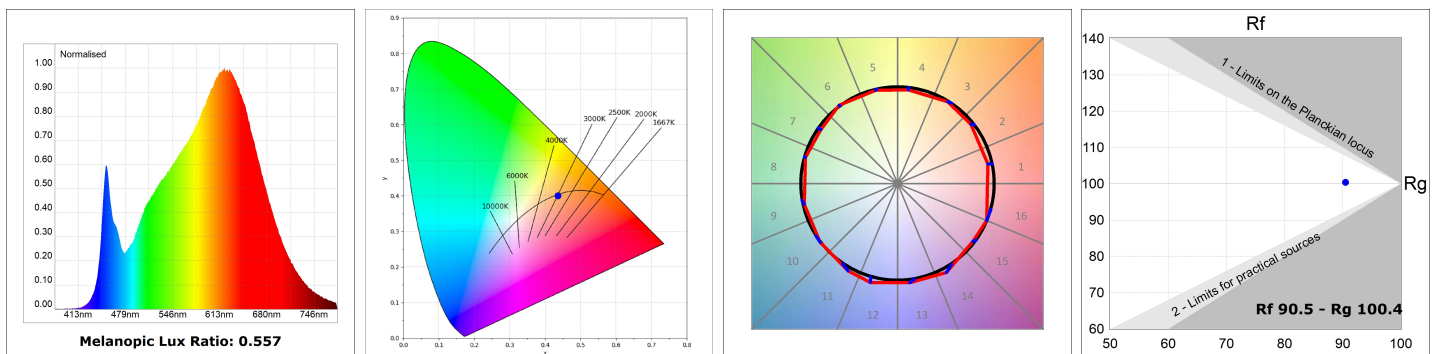

L61SS084MOOC930D3

LTUB60 SU SF 840 2500 WW COMF DALI WE

PHOTOMETRIC DATA :