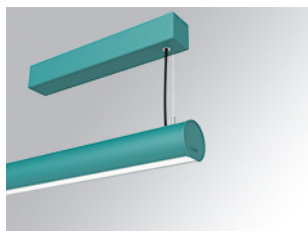

LAMPTUB 60 SURF. CEILING ROSE

L61SS084MOOC927N3

LTUB60 SU SF 840 2400 VWW COMF WE

Description:

Surface mounted luminaire Lamptub 60 from LAMP. Made of recycled aluminium extrusion with circular section of 60mm and length of 840mm, an opal comfort diffuser made of a translucent polycarbonate diffuser and an optical film to achieve a controlled light distribution and low UGR<19. Model for MID-POWER LED, with colour temperature 2700K with CRI90. Built-in electronic ON/OFF control gear. With IP40, IK07 degree of protection. Insulation class I / II. Group 0 photobiological safety. Lifetime: 72.000h L80 B10. Compatible with Lamp Nomadic system. Available finishes: White (RAL 9010), Black (RAL 9011), Wellbeing and BeSocial palette.

Finish: Palette WELLBEING - 3 TEXTURED

Installation: Suspended

TECHNICAL SPECIFICATIONS:

Light output:	1.358 lm	°K :	2700
Plum:	17,8W	CRI :	90
Efficacy:	76,3 lm/w	R9 :	57
UGR:	<19	MacAdam:	3
Type:	MID POWER LED	Power Supply:	220-240V 50/60Hz
LED Lifetime:	72.000 L80 B10 (Ta=25°C)	Gear:	Electronic
Power:	15.1W		