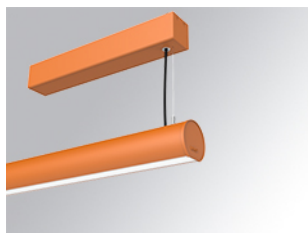

# LAMPTUB 60 SURF. CEILING ROSE

L61SS084LOOP927N4

- LTUB60 SU SF 840 1300 VWW OPAL BS

**Description:**

Surface mounted luminaire Lamptub 60 from LAMP. Made of recycled aluminium extrusion with circular section of 60mm and length of 840mm, with opal polycarbonate diffuser. Model for MID-POWER LED, with colour temperature 2700K with CRI90. Built-in electronic ON/OFF control gear. With IP40, IK07 degree of protection. Insulation class I / II. Group 0 photobiological safety. Lifetime: 72.000h L80 B10. Compatible with Lamp Nomadic system. Available finishes: White (RAL 9010), Black (RAL 9011), Wellbeing and BeSocial palette.

**Finish:** Palette BE SOCIAL - 4 TEXTURED

**Installation:** Suspended

**TECHNICAL SPECIFICATIONS:**

<b>Light output:</b>	716 lm	<b>°K :</b>	2700
<b>Plum:</b>	9,7W	<b>CRI :</b>	90
<b>Efficacy:</b>	73,8 lm/w	<b>R9 :</b>	57
<b>Type:</b>	MID POWER LED	<b>MacAdam:</b>	3
<b>LED Lifetime:</b>	72.000 L80 B10 (Ta=25°C)	<b>Power Supply:</b>	220-240V 50/60Hz
<b>Power:</b>	15.1W	<b>Gear:</b>	Electronic

**Description:**  
LTUB60 ACC. SUR END COVER BS.