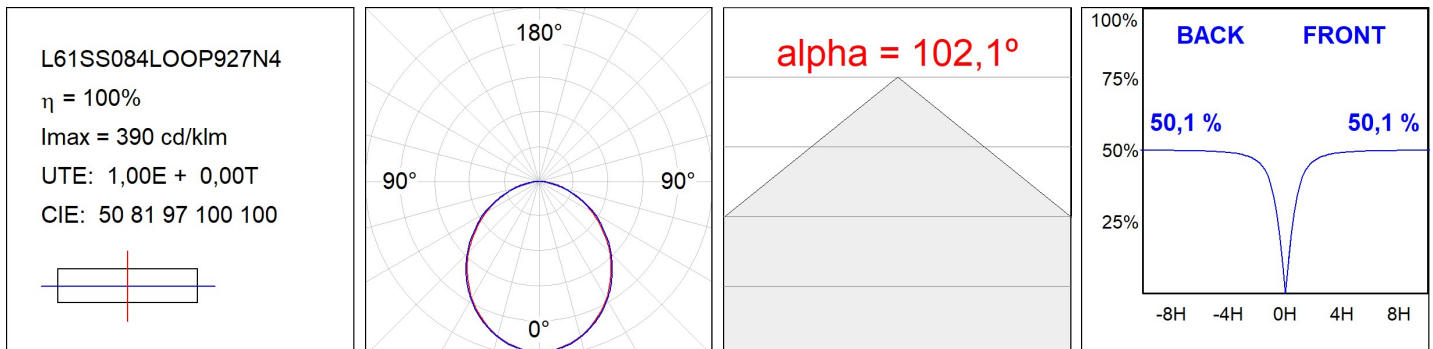

L61SS084LOOP927N4

LTUB60 SU SF 840 1300 VWW OPAL BS

PHOTOMETRIC DATA :