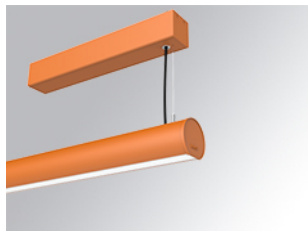

# LAMPTUB 60 SURF. CEILING ROSE

L61SS084LOOP927D4

- LTUB60 SU SF 840 1300 VWW OPAL DALI BS

**Description:**

Surface mounted luminaire Lamptub 60 from LAMP. Made of recycled aluminium extrusion with circular section of 60mm and length of 840mm, with opal polycarbonate diffuser. Model for MID-POWER LED, with colour temperature 2700K with CRI90. Built-in electronic DALI control gear. With IP40, IK07 degree of protection. Insulation class I / II. Group 0 photobiological safety. Lifetime: 72.000h L80 B10. Compatible with Lamp Nomadic system. Available finishes: White (RAL 9010), Black (RAL 9011), Wellbeing and BeSocial palette.

**Finish:** Palette BE SOCIAL - 4 TEXTURED

**Installation:** Suspended

**TECHNICAL SPECIFICATIONS:**

<b>Light output:</b>	716 lm	<b>°K :</b>	2700
<b>Plum:</b>	9,7W	<b>CRI :</b>	90
<b>Efficacy:</b>	73,8 lm/w	<b>R9 :</b>	57
<b>Type:</b>	MID POWER LED	<b>MacAdam:</b>	3
<b>LED Lifetime:</b>	72.000 L80 B10 (Ta=25°C)	<b>Power Supply:</b>	220-240V 50/60Hz
<b>Power:</b>	15.1W	<b>Gear:</b>	Adjustable DALI