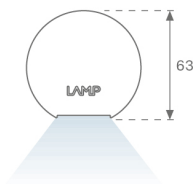

# LAMPTUB 60 SURF. CEILING ROSE

L61SS084LOOP927D4

- LTUB60 SU SF 840 1300 VWW OPAL DALI BS

**Description:**

Surface mounted luminaire Lamptub 60 from LAMP. Made of recycled aluminium extrusion with circular section of 60mm and length of 840mm, with opal polycarbonate diffuser. Model for MID-POWER LED, with colour temperature 2700K with CRI90. Built-in electronic DALI control gear. With IP40, IK07 degree of protection. Insulation class I / II. Group 0 photobiological safety. Lifetime: 72.000h L80 B10. Compatible with Lamp Nomadic system. Available finishes: White (RAL 9010), Black (RAL 9011), Wellbeing and BeSocial palette.

**Finish:** Palette BE SOCIAL - 4 TEXTURED

**Installation:** Suspended

**TECHNICAL SPECIFICATIONS:**

<b>Light output:</b>	716 lm	<b>°K :</b>	2700
<b>Plum:</b>	9,7W	<b>CRI :</b>	90
<b>Efficacy:</b>	73,8 lm/w	<b>R9 :</b>	57
<b>Type:</b>	MID POWER LED	<b>MacAdam:</b>	3
<b>LED Lifetime:</b>	72.000 L80 B10 (Ta=25°C)	<b>Power Supply:</b>	220-240V 50/60Hz
<b>Power:</b>	15.1W	<b>Gear:</b>	Adjustable DALI