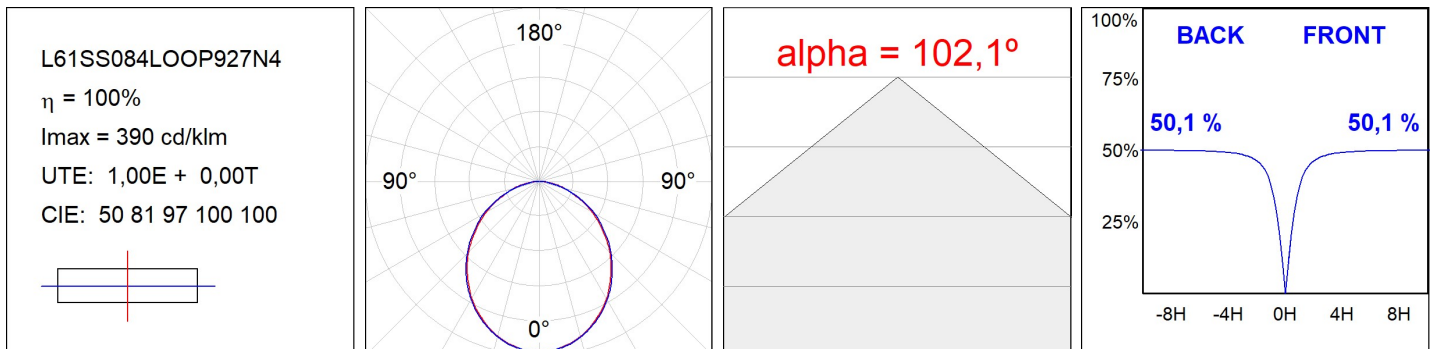

L61SS084LOOP927D4

LTUB60 SU SF 840 1300 VWW OPAL DALI BS

PHOTOMETRIC DATA :