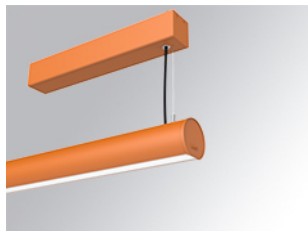

LAMPTUB 60 SURF. CEILING ROSE

L61SS084LOOC940N4

- LTUB60 SU SF 840 1300 NW COMF BS

Description:

Surface mounted luminaire Lamptub 60 from LAMP. Made of recycled aluminium extrusion with circular section of 60mm and length of 840mm, an opal comfort diffuser made of a translucent polycarbonate diffuser and an optical film to achieve a controlled light distribution and low UGR<19. Model for MID-POWER LED, with colour temperature 4000K with CRI90. Built-in electronic ON/OFF control gear. With IP40, IK07 degree of protection. Insulation class I / II. Group 0 photobiological safety. Lifetime: 72.000h L80 B10. Compatible with Lamp Nomadic system. Available finishes: White (RAL 9010), Black (RAL 9011), Wellbeing and BeSocial palette.

Finish: Palette BE SOCIAL - 4 TEXTURED

Installation: Suspended

TECHNICAL SPECIFICATIONS:

Light output:	720 lm	°K :	4000
Plum:	9,7W	CRI :	90
Efficacy:	74,2 lm/w	R9 :	70
UGR:	<19	MacAdam:	3
Type:	MID POWER LED	Power Supply:	220-240V 50/60Hz
LED Lifetime:	72.000 L80 B10 (Ta=25°C)	Gear:	Electronic
Power:	15.1W		