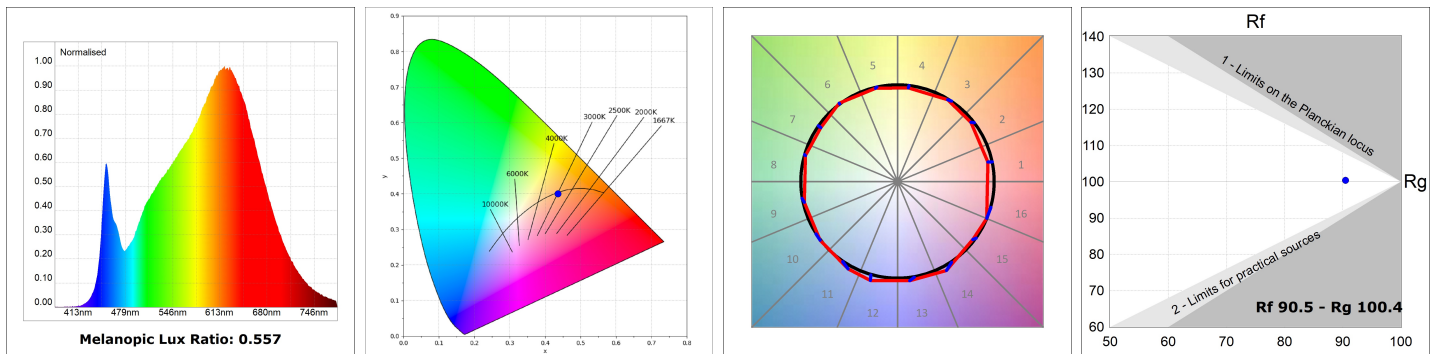

L61SS084LOOC940N4

LTUB60 SU SF 840 1300 NW COMF BS

PHOTOMETRIC DATA :