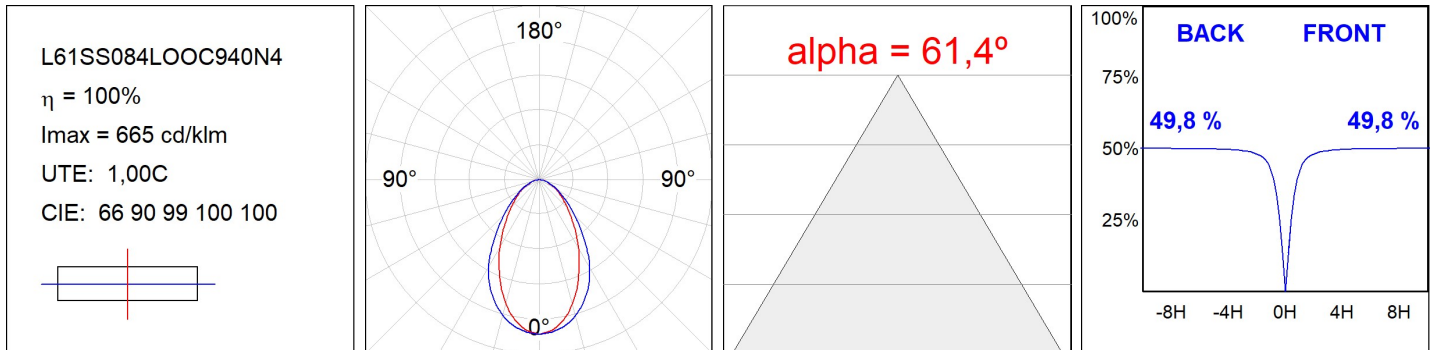

L61SS084LOOC940N4

LTUB60 SU SF 840 1300 NW COMF BS

PHOTOMETRIC DATA :