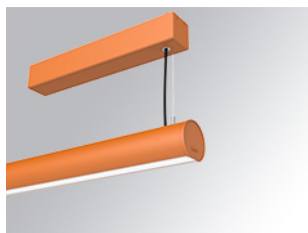

LAMPTUB 60 SURF. CEILING ROSE

L61SS084LOOC940D4

- LTUB60 SU SF 840 1300 NW COMF DALI BS

Description:

Surface mounted luminaire Lamptub 60 from LAMP. Made of recycled aluminium extrusion with circular section of 60mm and length of 840mm, an opal comfort diffuser made of a translucent polycarbonate diffuser and an optical film to achieve a controlled light distribution and low UGR<19. Model for MID-POWER LED, with colour temperature 4000K with CRI90. Built-in electronic DALI control gear. With IP40, IK07 degree of protection. Insulation class I / II. Group 0 photobiological safety. Lifetime: 72.000h L80 B10. Compatible with Lamp Nomadic system. Available finishes: White (RAL 9010), Black (RAL 9011), Wellbeing and BeSocial palette.

Finish: Palette BE SOCIAL - 4 TEXTURED

Installation: Suspended

TECHNICAL SPECIFICATIONS:

Light output:	720 lm	°K :	4000
Plum:	9,7W	CRI :	90
Efficacy:	74,2 lm/w	R9 :	70
UGR:	<19	MacAdam:	3
Type:	MID POWER LED	Power Supply:	220-240V 50/60Hz
LED Lifetime:	72.000 L80 B10 (Ta=25°C)	Gear:	Adjustable DALI
Power:	15.1W		