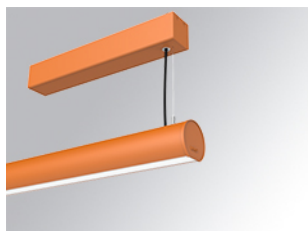

LAMPTUB 60 SURF. CEILING ROSE

L61SS084LOOC930N4

- LTUB60 SU SF 840 1300 WW COMF BS

Description:

Surface mounted luminaire Lamptub 60 from LAMP. Made of recycled aluminium extrusion with circular section of 60mm and length of 840mm, an opal comfort diffuser made of a translucent polycarbonate diffuser and an optical film to achieve a controlled light distribution and low UGR<19. Model for MID-POWER LED, with colour temperature 3000K with CRI90. Built-in electronic ON/OFF control gear. With IP40, IK07 degree of protection. Insulation class I / II. Group 0 photobiological safety. Lifetime: 72.000h L80 B10. Compatible with Lamp Nomadic system. Available finishes: White (RAL 9010), Black (RAL 9011), Wellbeing and BeSocial palette.

Finish: Palette BE SOCIAL - 4 TEXTURED

Installation: Suspended

TECHNICAL SPECIFICATIONS:

Light output:	698 lm	°K :	3000
Plum:	9,7W	CRI :	90
Efficacy:	71,9 lm/w	R9 :	64
UGR:	<19	MacAdam:	3
Type:	MID POWER LED	Power Supply:	220-240V 50/60Hz
LED Lifetime:	72.000 L80 B10 (Ta=25°C)	Gear:	Electronic
Power:	15.1W		