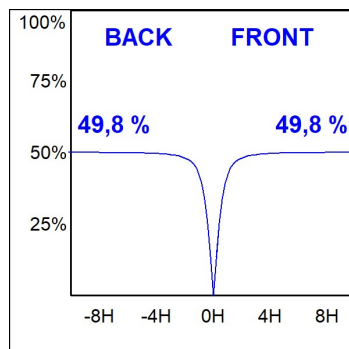

Finish: Palette WELLBEING - 3 TEXTURED

Installation: Suspended

TECHNICAL SPECIFICATIONS:

Light output:	698 lm	°K :	3000
Plum:	9,7W	CRI :	90
Efficacy:	71,9 lm/w	R9 :	64
UGR:	<19	MacAdam:	3
Type:	MID POWER LED	Power Supply:	220-240V 50/60Hz
LED Lifetime:	72.000 L80 B10 (Ta=25°C)	Gear:	Electronic
Power:	15.1W		

Light output tolerance +/- 10%

CUSTOM MADE OPTIONS:

L61SS084LOOC930N3

LTUB60 SU SF 840 1300 WW COMF WE

PHOTOMETRIC DATA :

L61SS084LOOC930N3
 $\eta = 100\%$
 $I_{max} = 665 \text{ cd/klm}$
 UTE: 1,00C
 CIE: 66 90 99 100 100