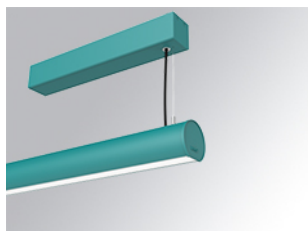

L61SS084LOOC930N3

- LTUB60 SU SF 840 1300 WW COMF WE

Description:

Surface mounted luminaire Lamptub 60 from LAMP. Made of recycled aluminium extrusion with circular section of 60mm and length of 840mm, an opal comfort diffuser made of a translucent polycarbonate diffuser and an optical film to achieve a controlled light distribution and low UGR<19. Model for MID-POWER LED, with colour temperature 3000K with CRI90. Built-in electronic ON/OFF control gear. With IP40, IK07 degree of protection. Insulation class I / II. Group 0 photobiological safety. Lifetime: 72.000h L80 B10. Compatible with Lamp Nomadic system. Available finishes: White (RAL 9010), Black (RAL 9011), Wellbeing and BeSocial palette.

Finish: Palette WELLBEING - 3 TEXTURED

Installation: Suspended

TECHNICAL SPECIFICATIONS:

Light output:	698 lm	°K :	3000
Plum:	9,7W	CRI :	90
Efficacy:	71,9 lm/w	R9 :	64
UGR:	<19	MacAdam:	3
Type:	MID POWER LED	Power Supply:	220-240V 50/60Hz
LED Lifetime:	72.000 L80 B10 (Ta=25°C)	Gear:	Electronic
Power:	15.1W		