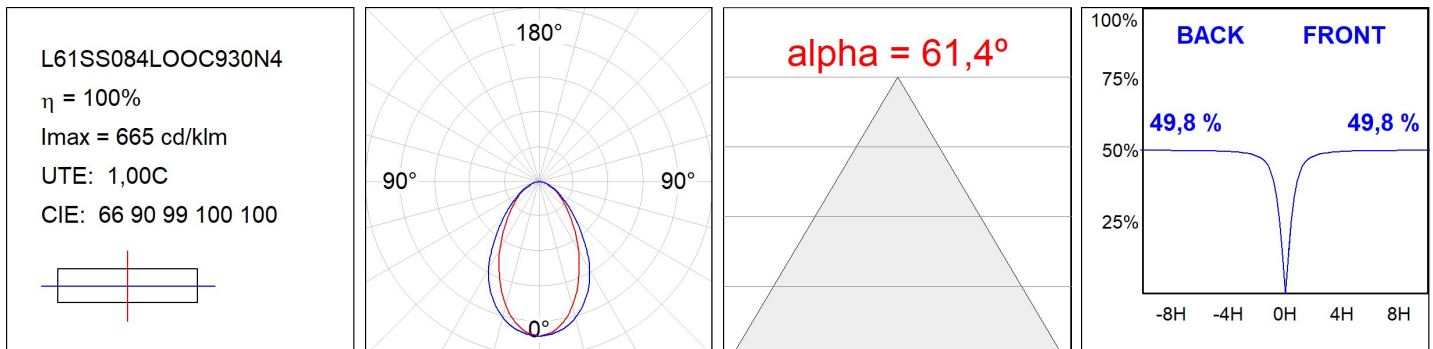

L61SS084LOOC930D4

LTUB60 SU SF 840 1300 WW COMF DALI BS

PHOTOMETRIC DATA :