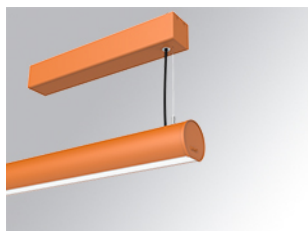

L61SS084LOOC930D4

- LTUB60 SU SF 840 1300 WW COMF DALI BS

**Description:**

Surface mounted luminaire Lamptub 60 from LAMP. Made of recycled aluminium extrusion with circular section of 60mm and length of 840mm, an opal comfort diffuser made of a translucent polycarbonate diffuser and an optical film to achieve a controlled light distribution and low UGR<19. Model for MID-POWER LED, with colour temperature 3000K with CRI90. Built-in electronic DALI control gear. With IP40, IK07 degree of protection. Insulation class I / II. Group 0 photobiological safety. Lifetime: 72.000h L80 B10. Compatible with Lamp Nomadic system. Available finishes: White (RAL 9010), Black (RAL 9011), Wellbeing and BeSocial palette.

**Finish:** Palette BE SOCIAL - 4 TEXTURED

**Installation:** Suspended

**TECHNICAL SPECIFICATIONS:**

<b>Light output:</b>	698 lm	<b>°K :</b>	3000
<b>Plum:</b>	9,7W	<b>CRI :</b>	90
<b>Efficacy:</b>	71,9 lm/w	<b>R9 :</b>	64
<b>UGR:</b>	<19	<b>MacAdam:</b>	3
<b>Type:</b>	MID POWER LED	<b>Power Supply:</b>	220-240V 50/60Hz
<b>LED Lifetime:</b>	72.000 L80 B10 (Ta=25°C)	<b>Gear:</b>	Adjustable DALI
<b>Power:</b>	15.1W		