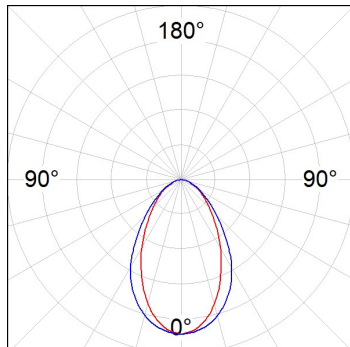

LAMPTUB 60 SURF. CEILING ROSE

L61SS084LOOC927N3

- LTUB60 SU SF 840 1300 VWW COMF WE

Description:

Surface mounted luminaire Lamptub 60 from LAMP. Made of recycled aluminium extrusion with circular section of 60mm and length of 840mm, an opal comfort diffuser made of a translucent polycarbonate diffuser and an optical film to achieve a controlled light distribution and low UGR<19. Model for MID-POWER LED, with colour temperature 2700K with CRI90. Built-in electronic ON/OFF control gear. With IP40, IK07 degree of protection. Insulation class I / II. Group 0 photobiological safety. Lifetime: 72.000h L80 B10. Compatible with Lamp Nomadic system. Available finishes: White (RAL 9010), Black (RAL 9011), Wellbeing and BeSocial palette.

Finish: Palette WELLBEING - 3 TEXTURED

Installation: Suspended

TECHNICAL SPECIFICATIONS:

Light output:	663 lm	°K :	2700
Plum:	9,7W	CRI :	90
Efficacy:	68,3 lm/w	R9 :	57
UGR:	<19	MacAdam:	3
Type:	MID POWER LED	Power Supply:	220-240V 50/60Hz
LED Lifetime:	72.000 L80 B10 (Ta=25°C)	Gear:	Electronic
Power:	15.1W		

Light output tolerance +/- 10%

CUSTOM MADE OPTIONS:

L61SS084LOOC927N3

LTUB60 SU SF 840 1300 VWW COMF WE

PHOTOMETRIC DATA :

L61SS084LOOC927N3
 $\eta = 100\%$
 $I_{max} = 665 \text{ cd/klm}$
 UTE: 1,00C
 CIE: 66 90 99 100 100