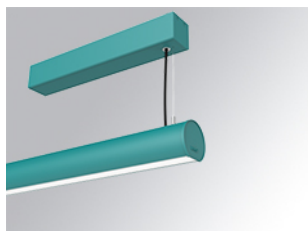

LAMPTUB 60 SURF. CEILING ROSE

L61SS084LOOC927N3

- LTUB60 SU SF 840 1300 VWW COMF WE

Description:

Surface mounted luminaire Lamptub 60 from LAMP. Made of recycled aluminium extrusion with circular section of 60mm and length of 840mm, an opal comfort diffuser made of a translucent polycarbonate diffuser and an optical film to achieve a controlled light distribution and low UGR<19. Model for MID-POWER LED, with colour temperature 2700K with CRI90. Built-in electronic ON/OFF control gear. With IP40, IK07 degree of protection. Insulation class I / II. Group 0 photobiological safety. Lifetime: 72.000h L80 B10. Compatible with Lamp Nomadic system. Available finishes: White (RAL 9010), Black (RAL 9011), Wellbeing and BeSocial palette.

Finish: Palette WELLBEING - 3 TEXTURED

Installation: Suspended

TECHNICAL SPECIFICATIONS:

Light output:	663 lm	°K :	2700
Plum:	9,7W	CRI :	90
Efficacy:	68,3 lm/w	R9 :	57
UGR:	<19	MacAdam:	3
Type:	MID POWER LED	Power Supply:	220-240V 50/60Hz
LED Lifetime:	72.000 L80 B10 (Ta=25°C)	Gear:	Electronic
Power:	15.1W		