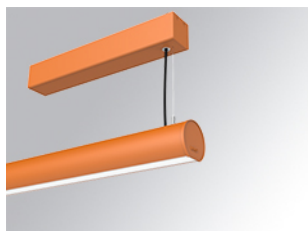

LAMPTUB 60 SURF. CEILING ROSE

L61SS084LOOC927D4

- LTUB60 SU SF 840 1300 VWW COMF DALI BS

Description:

Surface mounted luminaire Lamptub 60 from LAMP. Made of recycled aluminium extrusion with circular section of 60mm and length of 840mm, an opal comfort diffuser made of a translucent polycarbonate diffuser and an optical film to achieve a controlled light distribution and low UGR<19. Model for MID-POWER LED, with colour temperature 2700K with CRI90. Built-in electronic DALI control gear. With IP40, IK07 degree of protection. Insulation class I / II. Group 0 photobiological safety. Lifetime: 72.000h L80 B10. Compatible with Lamp Nomadic system. Available finishes: White (RAL 9010), Black (RAL 9011), Wellbeing and BeSocial palette.

Finish: Palette BE SOCIAL - 4 TEXTURED

Installation: Suspended

TECHNICAL SPECIFICATIONS:

Light output:	663 lm	°K :	2700
Plum:	9,7W	CRI :	90
Efficacy:	68,3 lm/w	R9 :	57
UGR:	<19	MacAdam:	3
Type:	MID POWER LED	Power Supply:	220-240V 50/60Hz
LED Lifetime:	72.000 L80 B10 (Ta=25°C)	Gear:	Adjustable DALI
Power:	15.1W		