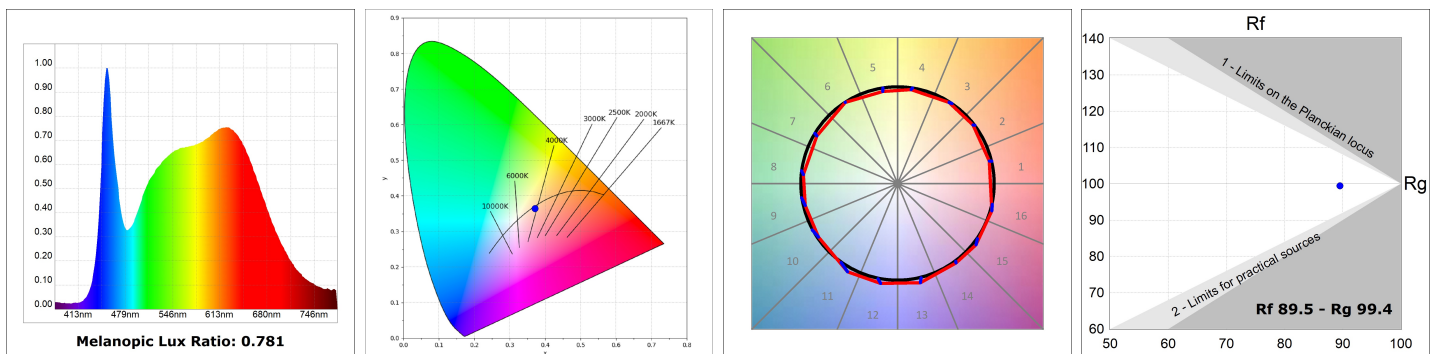

L61SE168MOTE940DW

LTUB60 SU RE 1680 4400 9NW TECH DA WH

PHOTOMETRIC DATA :