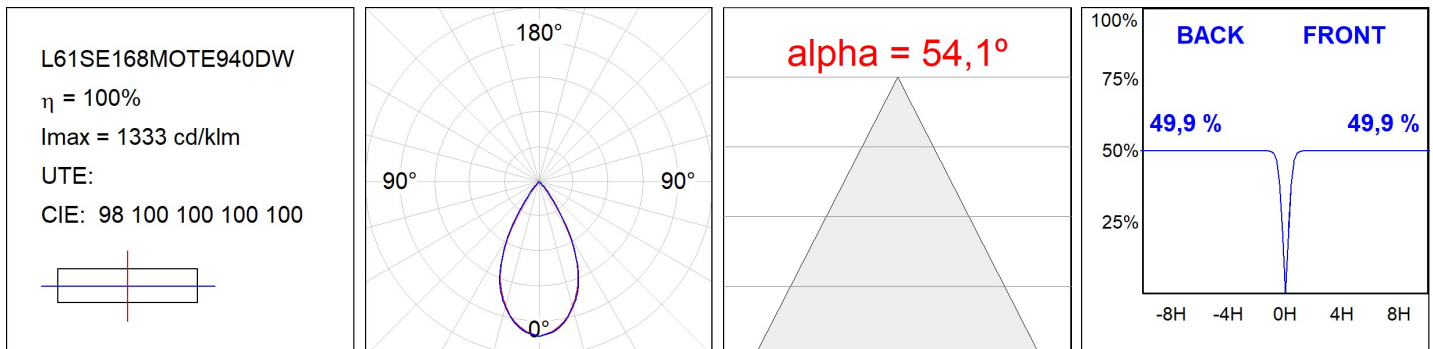

L61SE168MOTE940DW

LTUB60 SU RE 1680 4400 9NW TECH DA WH

PHOTOMETRIC DATA :