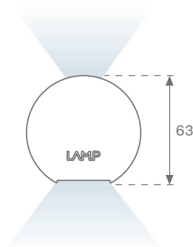

Description:

Surface mounted luminaire Lamptub 60 from LAMP. Made of recycled aluminium extrusion with circular section of 60mm and length of 1680mm. Direct-indirect light model with opal comfort diffuser made of a translucent polycarbonate diffuser and an optical film to achieve a controlled light distribution and low UGR<19. Model for MID-POWER LED, with colour temperature 3000K with CRI90. Built-in electronic DALI control gear. With IP40, IK07 degree of protection. Insulation class I / II. Group 0 photobiological safety. Lifetime: 72.000h L80 B10. Compatible with Lamp Nomadic system. Available finishes: White (RAL 9010), Black (RAL 9011), Wellbeing and BeSocial palette.

Finish: Matte white RAL 9010