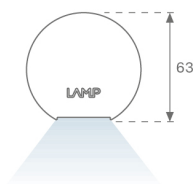

# LAMPTUB 60 SUSP. CEILING ROSE

L61SE168LOOC930DW

- LTUB60 SU RE 1680 2600 WW COMF DALI WH

**Description:**

Surface mounted luminaire Lamptub 60 from LAMP. Made of recycled aluminium extrusion with circular section of 60mm and length of 1680mm, an opal comfort diffuser made of a translucent polycarbonate diffuser and an optical film to achieve a controlled light distribution and low UGR<19. Model for MID-POWER LED, with colour temperature 3000K with CRI90. Built-in electronic DALI control gear. With IP40, IK07 degree of protection. Insulation class I / II. Group 0 photobiological safety. Lifetime: 72.000h L80 B10. Compatible with Lamp Nomadic system. Available finishes: White (RAL 9010), Black (RAL 9011), Wellbeing and BeSocial palette.

**Finish:** Matte white RAL 9010

**Installation:** Suspended

**TECHNICAL SPECIFICATIONS:**

|                      |                          |                      |                  |
|----------------------|--------------------------|----------------------|------------------|
| <b>Light output:</b> | 1.396 lm                 | <b>°K :</b>          | 3000             |
| <b>Plum:</b>         | 17,7W                    | <b>CRI :</b>         | 90               |
| <b>Efficacy:</b>     | 78,8 lm/w                | <b>R9 :</b>          | 64               |
| <b>UGR:</b>          | <19                      | <b>MacAdam:</b>      | 3                |
| <b>Type:</b>         | MID POWER LED            | <b>Power Supply:</b> | 220-240V 50/60Hz |
| <b>LED Lifetime:</b> | 72.000 L80 B10 (Ta=25°C) | <b>Gear:</b>         | Adjustable DALI  |
| <b>Power:</b>        | 14.9W                    |                      |                  |