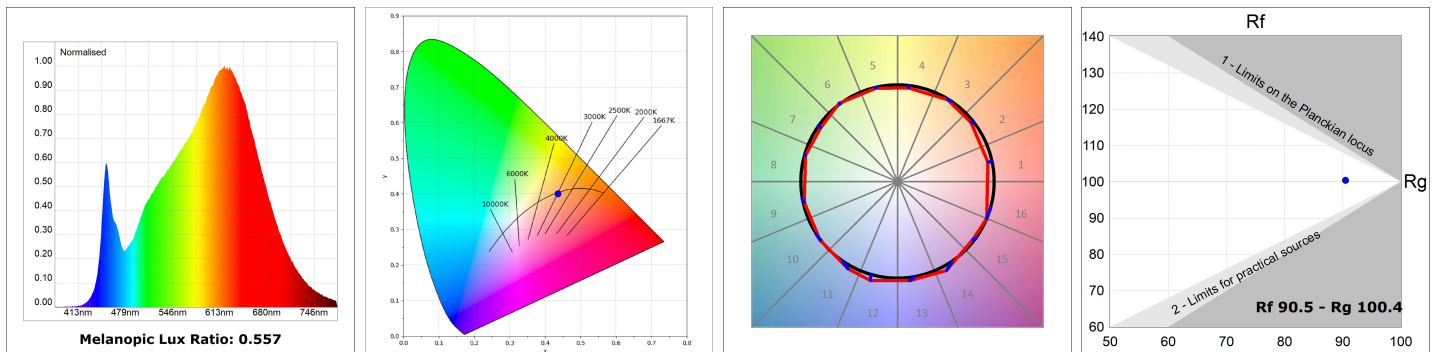

L61SE168LOOC930DW

LTUB60 SU RE 1680 2600 WW COMF DALI WH

PHOTOMETRIC DATA :