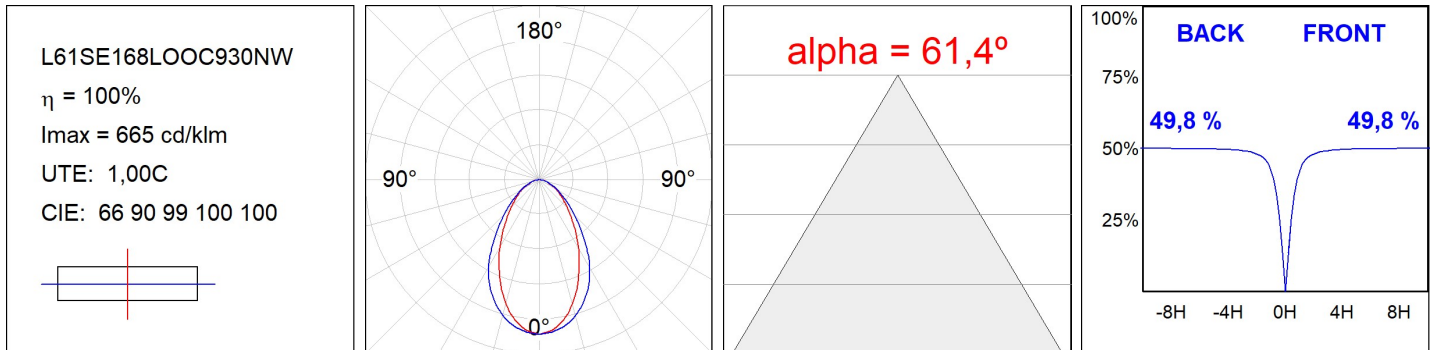

L61SE168LOOC930DW

LTUB60 SU RE 1680 2600 WW COMF DALI WH

PHOTOMETRIC DATA :