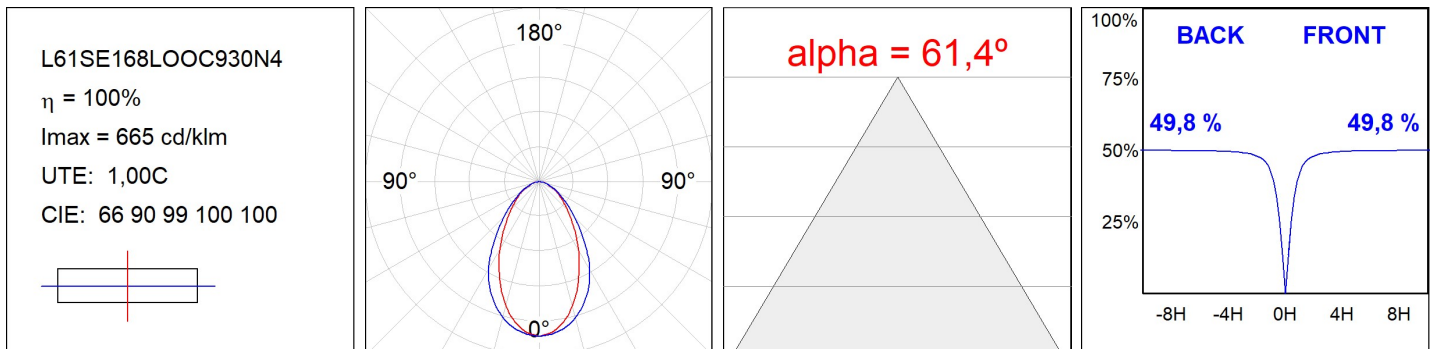

L61SE168LOOC930D4

LTUB60 SU RE 1680 2600 WW COMF DALI BS

PHOTOMETRIC DATA :