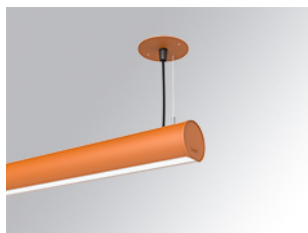

# LAMP TUB 60 SUSP. CEILING ROSE

L61SE168LOOC930D4

- LTUB60 SU RE 1680 2600 WW COMF DALI BS

**Description:**

Surface mounted luminaire Lamptub 60 from LAMP. Made of recycled aluminium extrusion with circular section of 60mm and length of 1680mm, an opal comfort diffuser made of a translucent polycarbonate diffuser and an optical film to achieve a controlled light distribution and low UGR<19. Model for MID-POWER LED, with colour temperature 3000K with CRI90. Built-in electronic DALI control gear. With IP40, IK07 degree of protection. Insulation class I / II. Group 0 photobiological safety. Lifetime: 72.000h L80 B10. Compatible with Lamp Nomadic system. Available finishes: White (RAL 9010), Black (RAL 9011), Wellbeing and BeSocial palette.

**Finish:** Palette BE SOCIAL - 4 TEXTURED

**Installation:** Suspended

**TECHNICAL SPECIFICATIONS:**

<b>Light output:</b>	1.396 lm	<b>°K :</b>	3000
<b>Plum:</b>	17,7W	<b>CRI :</b>	90
<b>Efficacy:</b>	78,8 lm/w	<b>R9 :</b>	64
<b>UGR:</b>	<19	<b>MacAdam:</b>	3
<b>Type:</b>	MID POWER LED	<b>Power Supply:</b>	220-240V 50/60Hz
<b>LED Lifetime:</b>	72.000 L80 B10 (Ta=25°C)	<b>Gear:</b>	Adjustable DALI
<b>Power:</b>	14.9W		

**Description:**  
LTUB60 ACC. SUR END COVER BS.