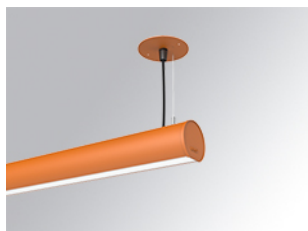

# LAMPTUB 60 SUSP. CEILING ROSE

L61SE168LOOC927N4

- LTUB60 SU RE 1680 2500 VWW COMF BS

**Description:**

Surface mounted luminaire Lamptub 60 from LAMP. Made of recycled aluminium extrusion with circular section of 60mm and length of 1680mm, an opal comfort diffuser made of a translucent polycarbonate diffuser and an optical film to achieve a controlled light distribution and low UGR<19. Model for MID-POWER LED, with colour temperature 2700K with CRI90. Built-in electronic ON/OFF control gear. With IP40, IK07 degree of protection. Insulation class I / II. Group 0 photobiological safety. Lifetime: 72.000h L80 B10. Compatible with Lamp Nomadic system. Available finishes: White (RAL 9010), Black (RAL 9011), Wellbeing and BeSocial palette.

**Finish:** Palette BE SOCIAL - 4 TEXTURED

**Installation:** Suspended

**TECHNICAL SPECIFICATIONS:**

<b>Light output:</b>	1.326 lm	<b>°K :</b>	2700
<b>Plum:</b>	17,7W	<b>CRI :</b>	90
<b>Efficacy:</b>	74,9 lm/w	<b>R9 :</b>	57
<b>UGR:</b>	<19	<b>MacAdam:</b>	3
<b>Type:</b>	MID POWER LED	<b>Power Supply:</b>	220-240V 50/60Hz
<b>LED Lifetime:</b>	72.000 L80 B10 (Ta=25°C)	<b>Gear:</b>	Electronic
<b>Power:</b>	14.9W		