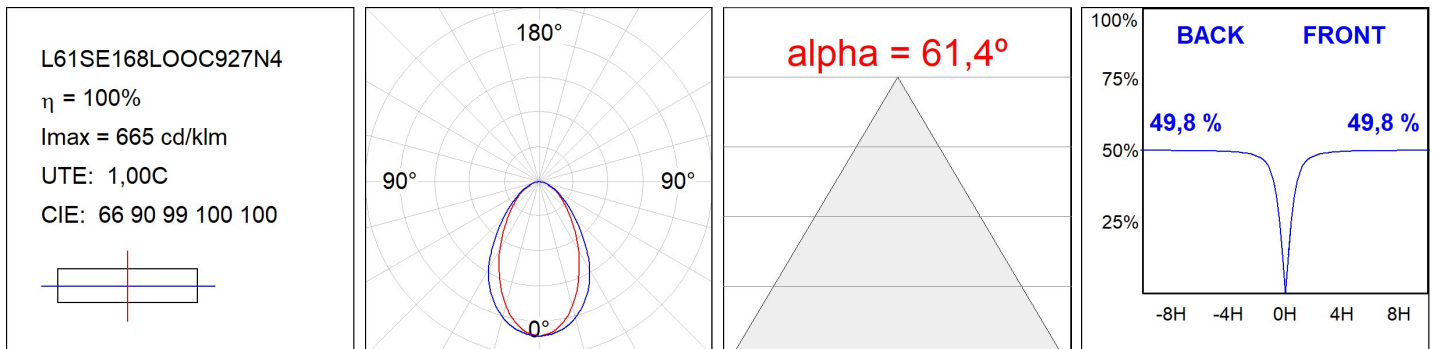

L61SE168LOOC927N4

LTUB60 SU RE 1680 2500 VWW COMF BS

PHOTOMETRIC DATA :