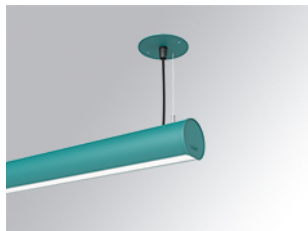

# LAMPTUB 60 SUSP. CEILING ROSE

L61SE168LOOC927N3

- LTUB60 SU RE 1680 2500 VWW COMF WE

**Description:**

Surface mounted luminaire Lamptub 60 from LAMP. Made of recycled aluminium extrusion with circular section of 60mm and length of 1680mm, an opal comfort diffuser made of a translucent polycarbonate diffuser and an optical film to achieve a controlled light distribution and low UGR<19. Model for MID-POWER LED, with colour temperature 2700K with CRI90. Built-in electronic ON/OFF control gear. With IP40, IK07 degree of protection. Insulation class I / II. Group 0 photobiological safety. Lifetime: 72.000h L80 B10. Compatible with Lamp Nomadic system. Available finishes: White (RAL 9010), Black (RAL 9011), Wellbeing and BeSocial palette.

**Finish:** Palette WELLBEING - 3 TEXTURED

**Installation:** Suspended

**TECHNICAL SPECIFICATIONS:**

|                      |                          |                      |                  |
|----------------------|--------------------------|----------------------|------------------|
| <b>Light output:</b> | 1.326 lm                 | <b>°K :</b>          | 2700             |
| <b>Plum:</b>         | 17,7W                    | <b>CRI :</b>         | 90               |
| <b>Efficacy:</b>     | 74,9 lm/w                | <b>R9 :</b>          | 57               |
| <b>UGR:</b>          | <19                      | <b>MacAdam:</b>      | 3                |
| <b>Type:</b>         | MID POWER LED            | <b>Power Supply:</b> | 220-240V 50/60Hz |
| <b>LED Lifetime:</b> | 72.000 L80 B10 (Ta=25°C) | <b>Gear:</b>         | Electronic       |
| <b>Power:</b>        | 14.9W                    |                      |                  |